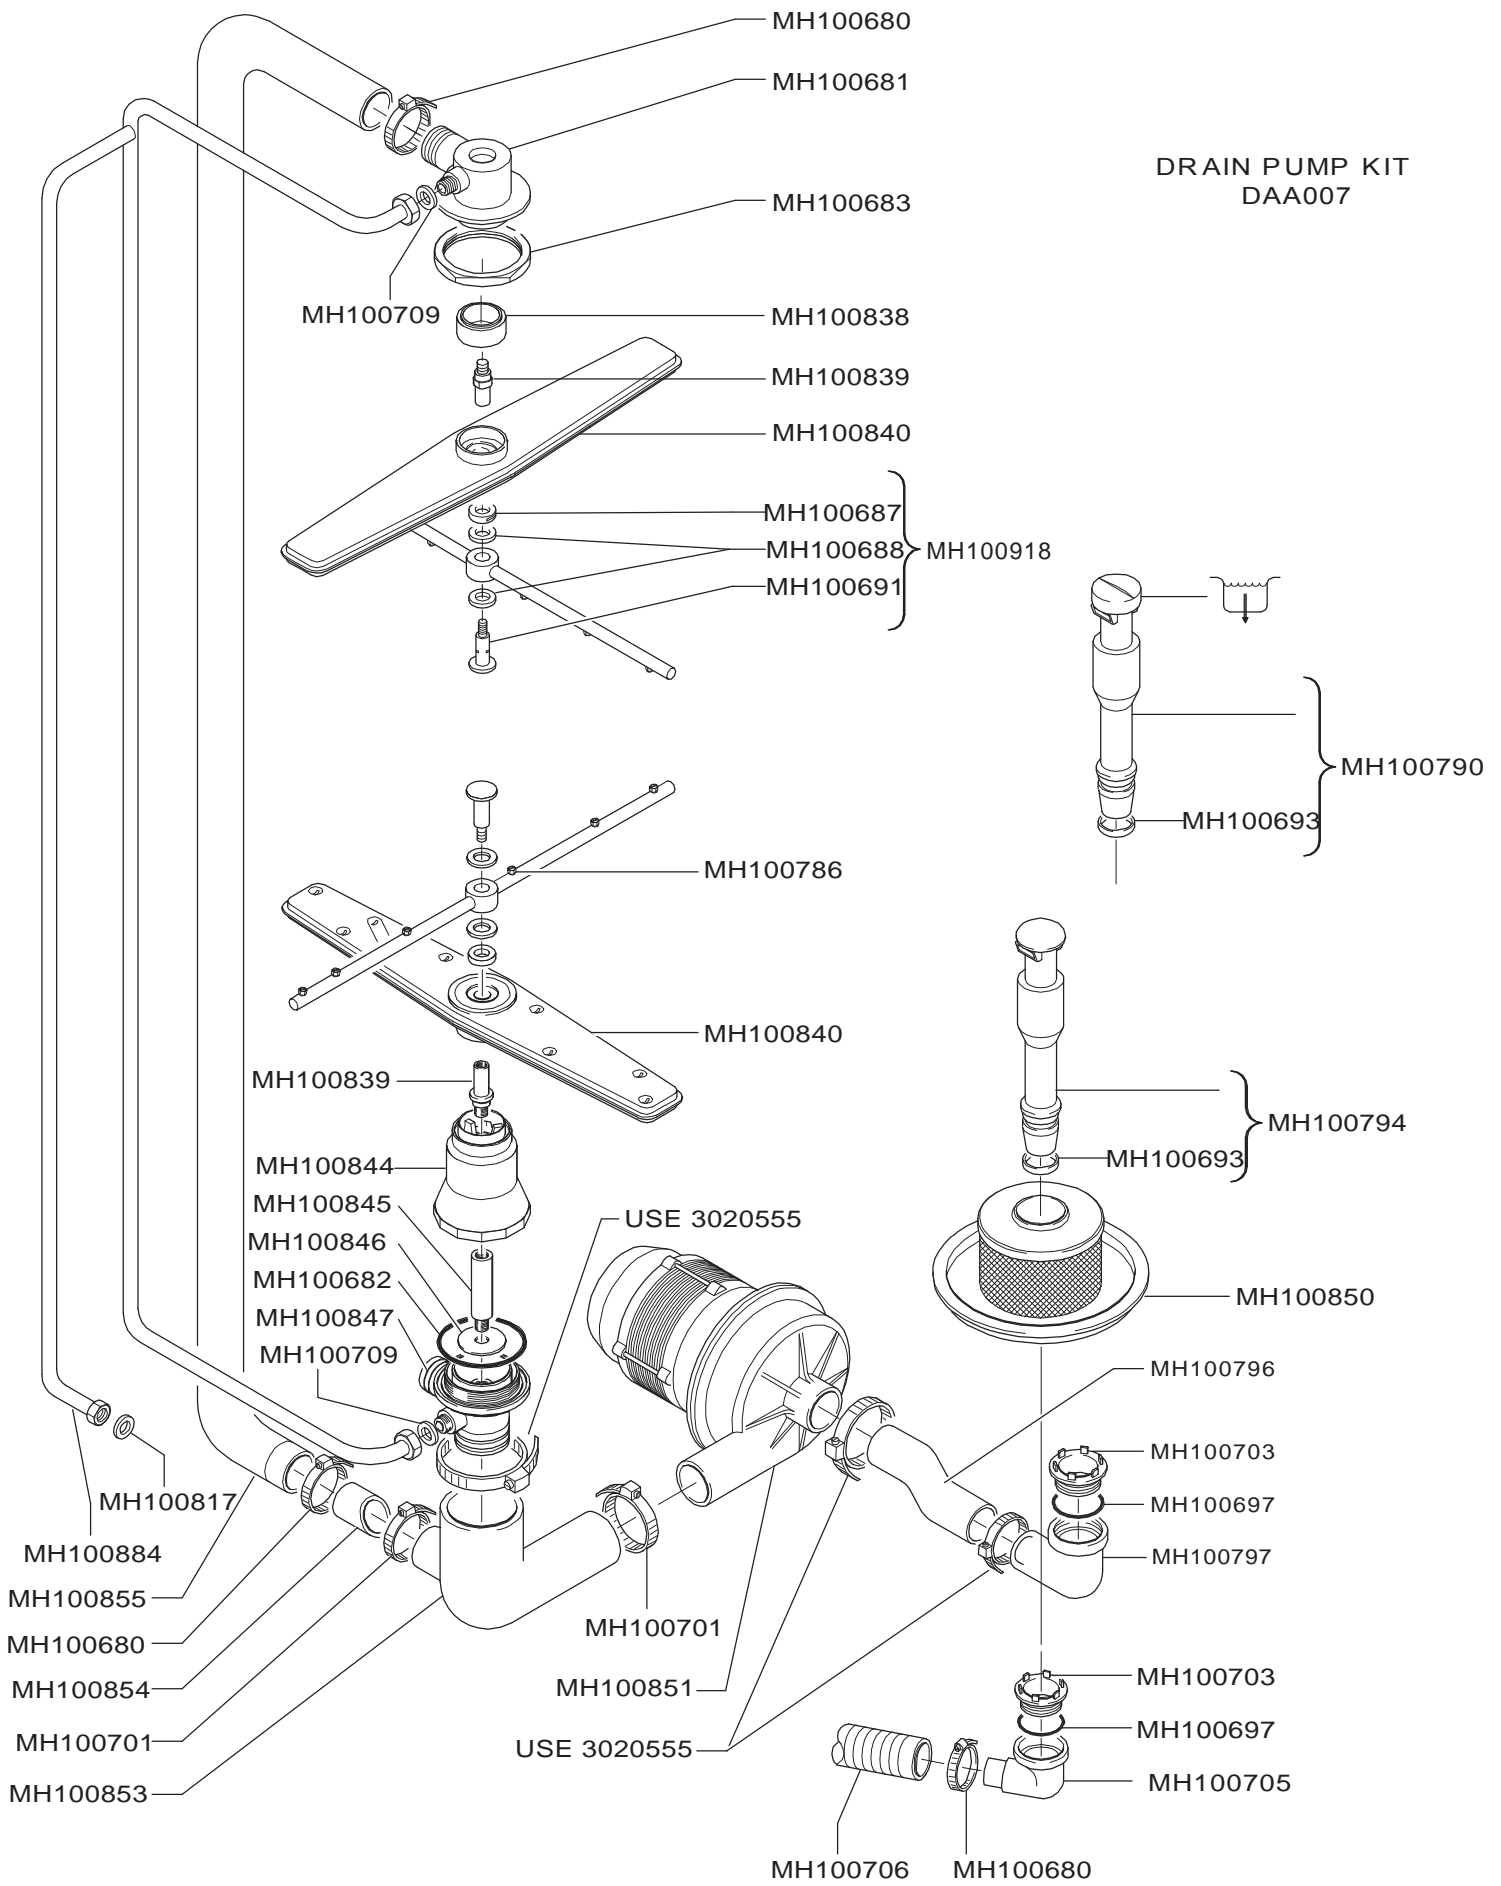

# Z50

TAV. 1

TAV. 2

TAV. 3

**TAV. 4**

**\*\*NOTE\*\* Please check which model rinsaid pump is fitted to the machine.**  
**MH100752 (Seko model - looks same as det. pump)**  
**MH100818 (Elframo model - looks different to det. pump)**