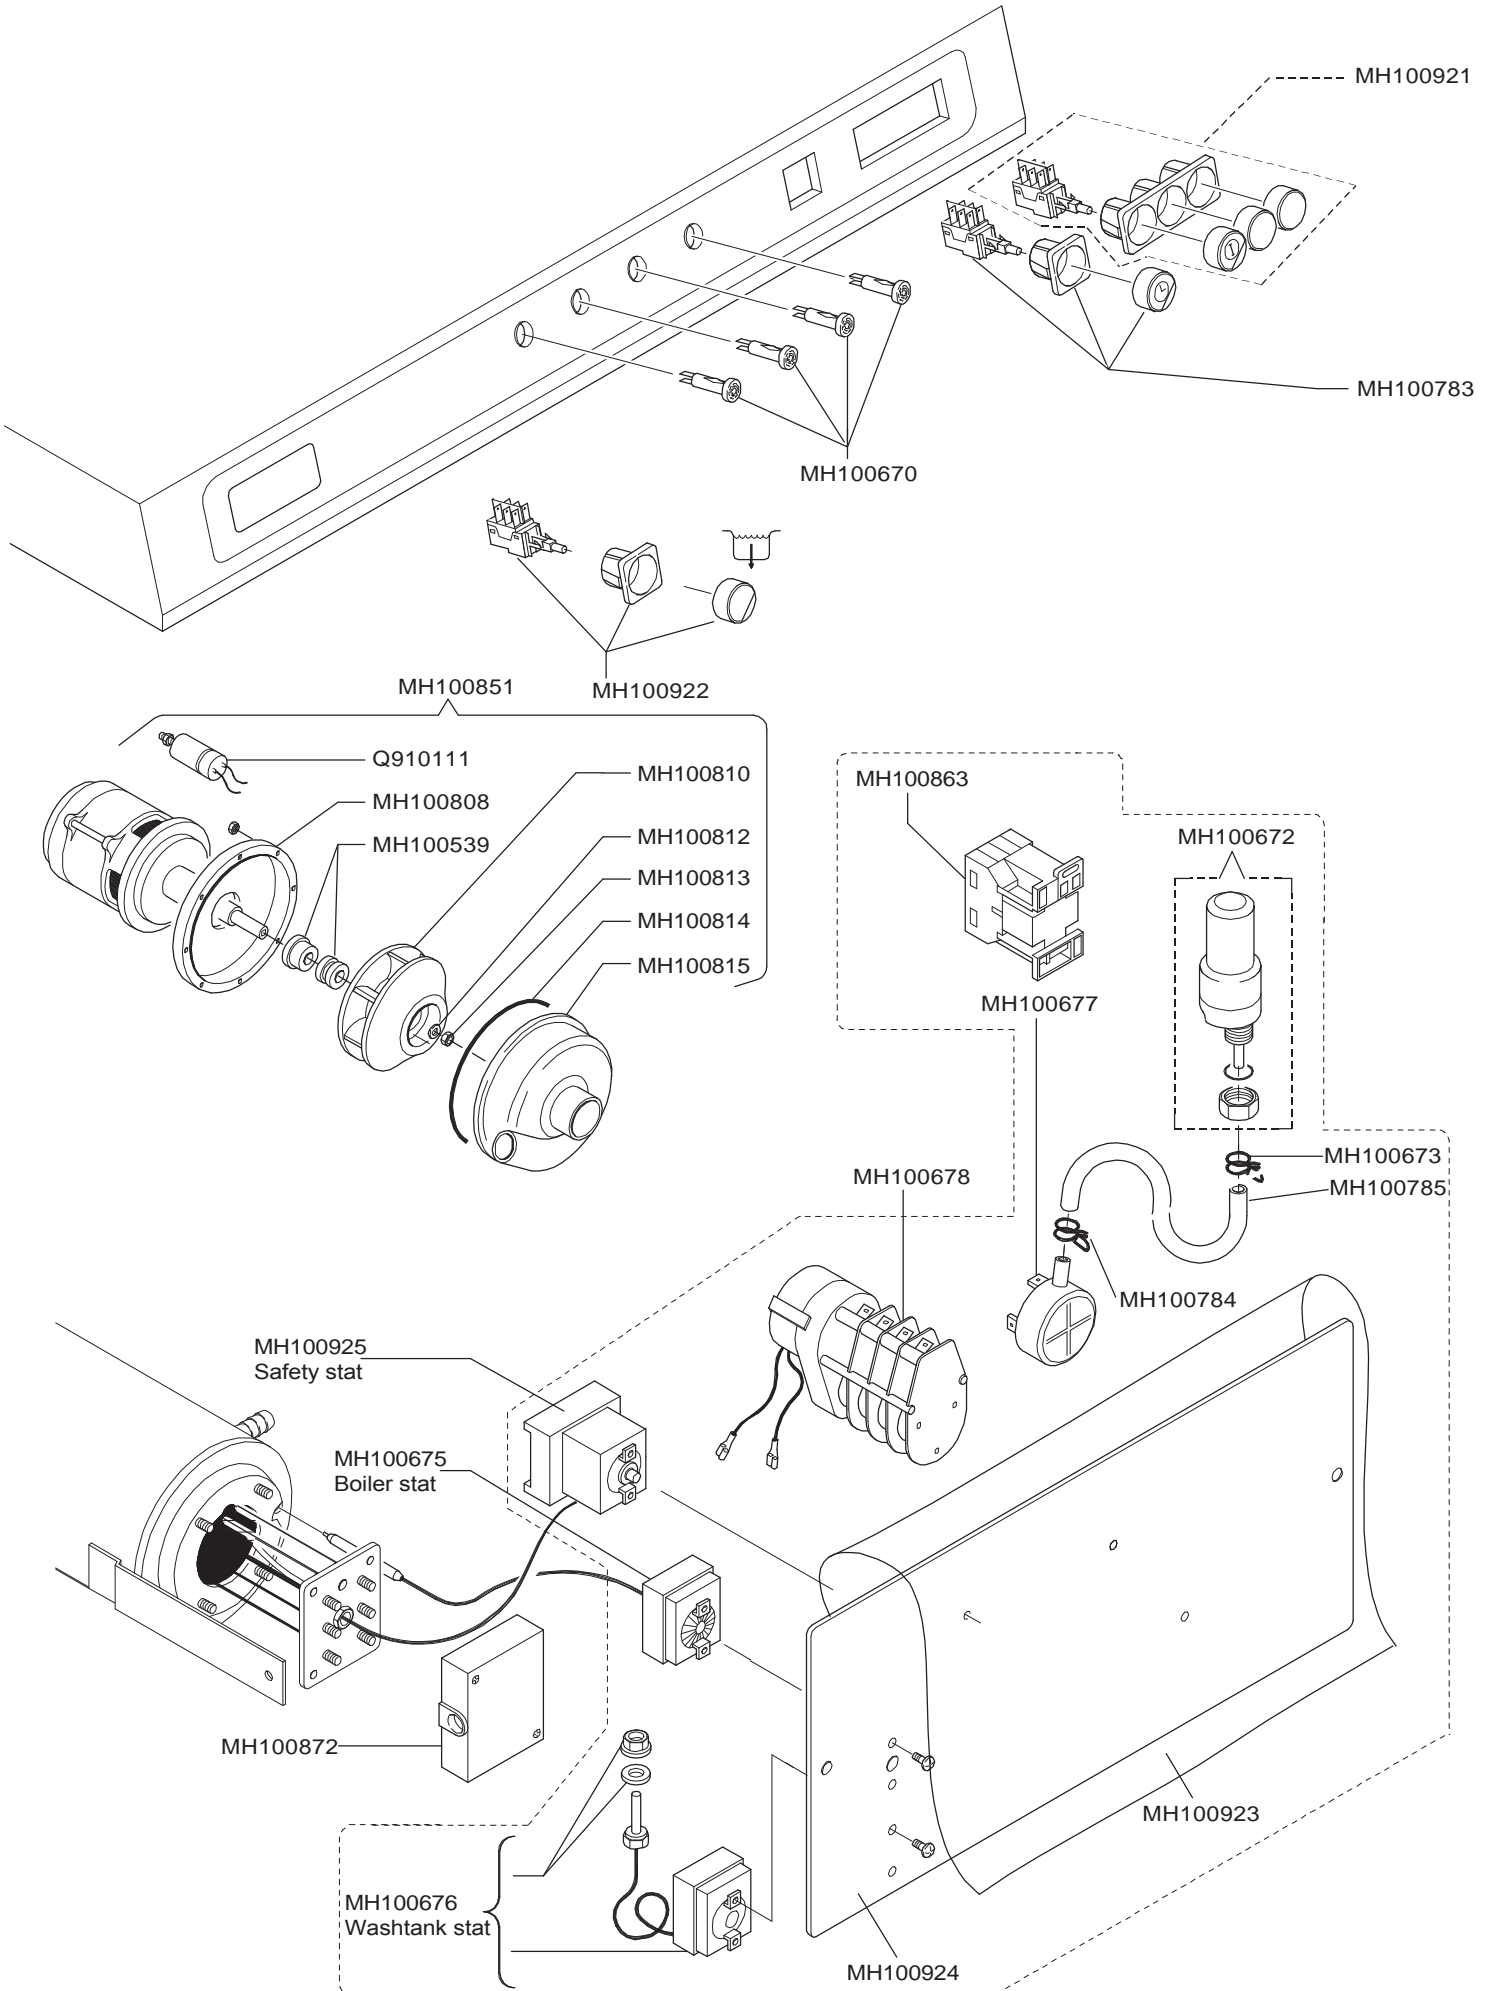

# Z50

TAV. 1

TAV. 2

TAV. 3

**TAV. 4**

**\*\*NOTE\*\* Please check which model rinsaid pump is fitted to the machine.**  
**MH100752 (Seko model - looks same as det. pump)**  
**MH100818 (Elframo model - looks different to det. pump)**