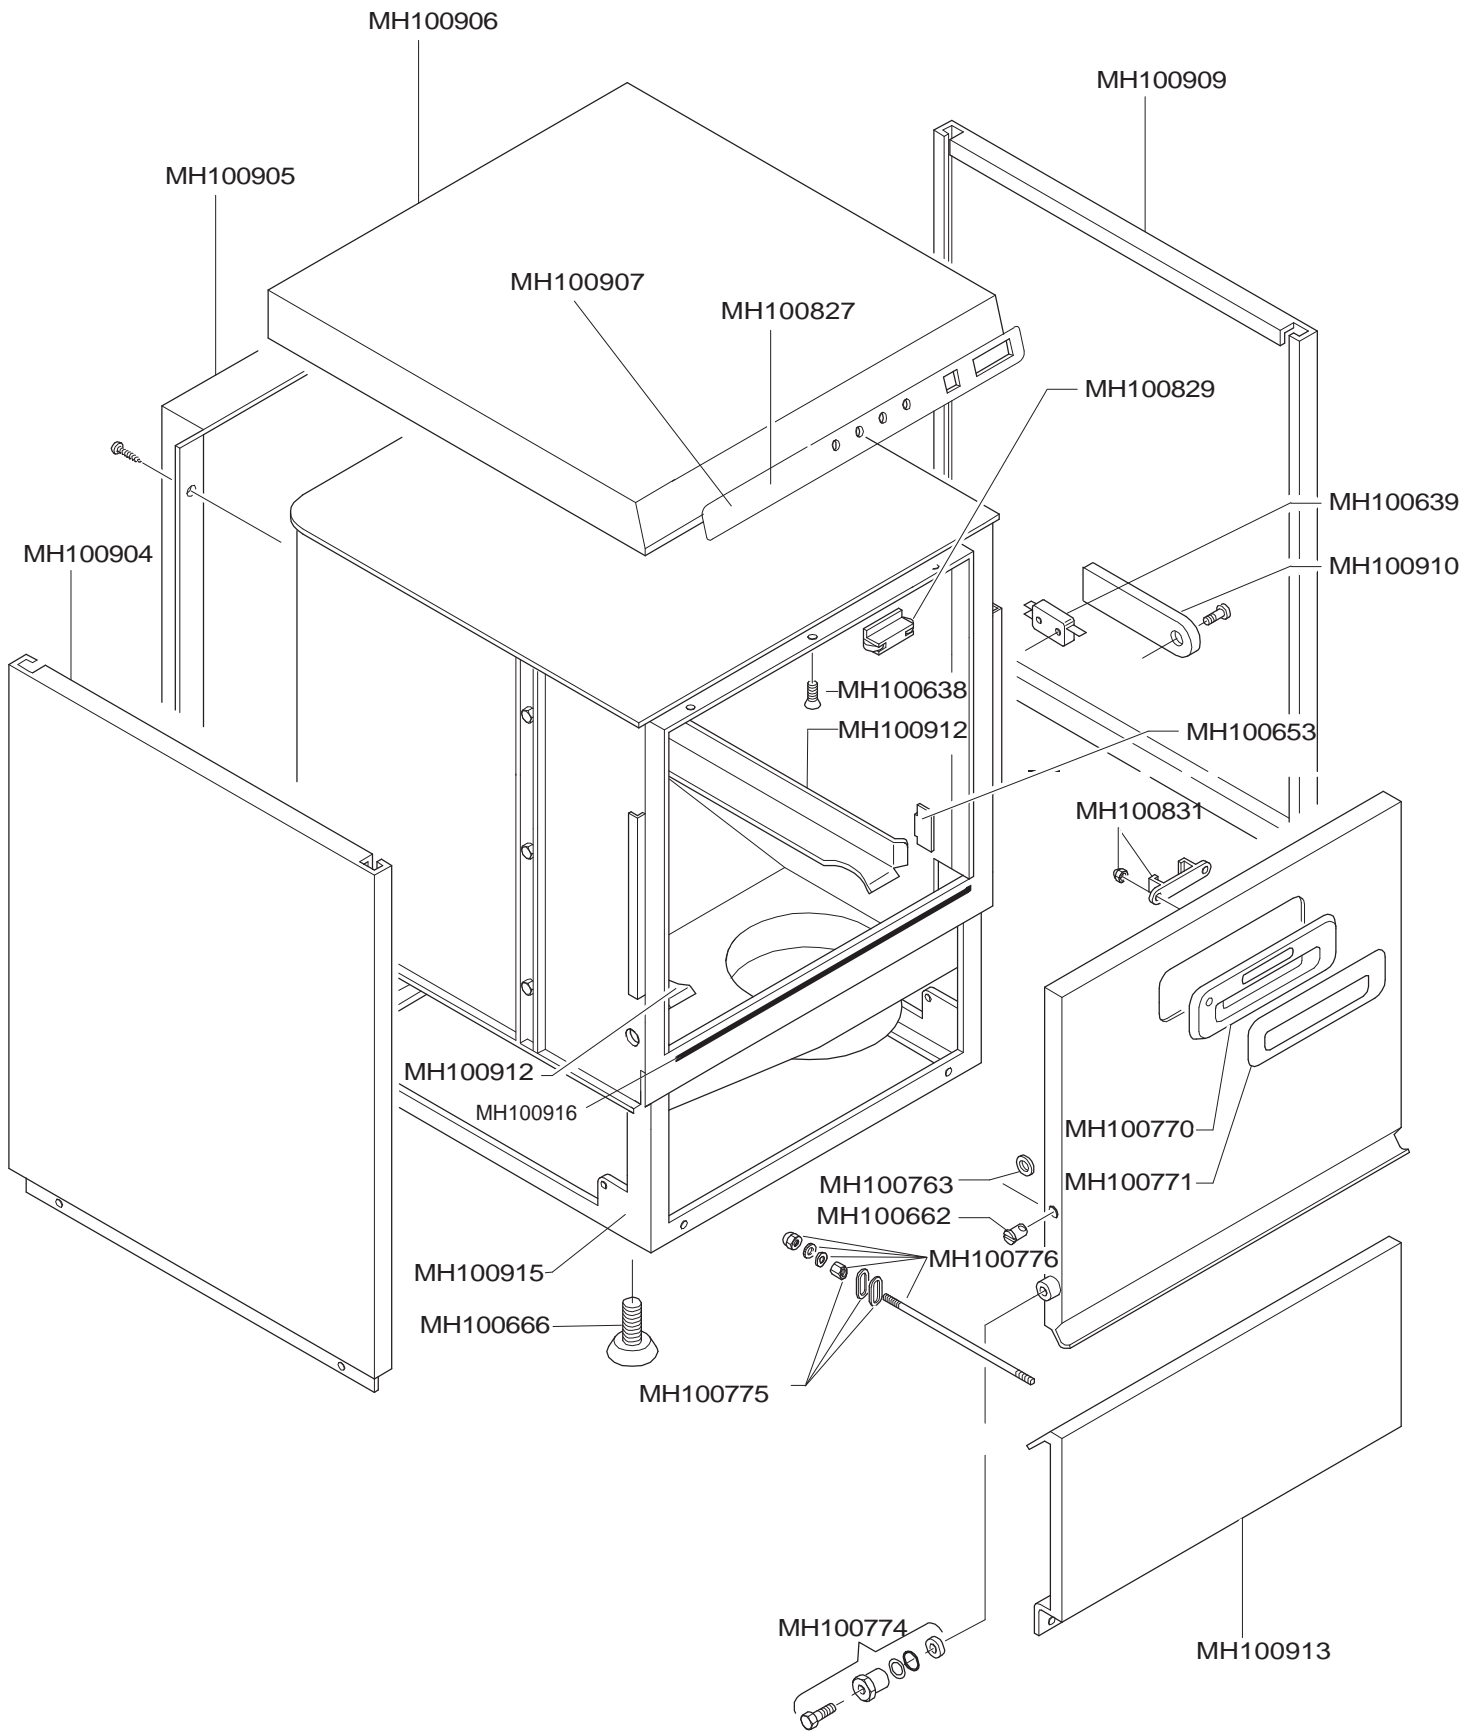

# Z50

TAV. 1

TAV. 2

TAV. 3

**TAV. 4**

**\*\*NOTE\*\* Please check which model rinsaid pump is fitted to the machine.**  
**MH100752 (Seko model - looks same as det. pump)**  
**MH100818 (Elframo model - looks different to det. pump)**