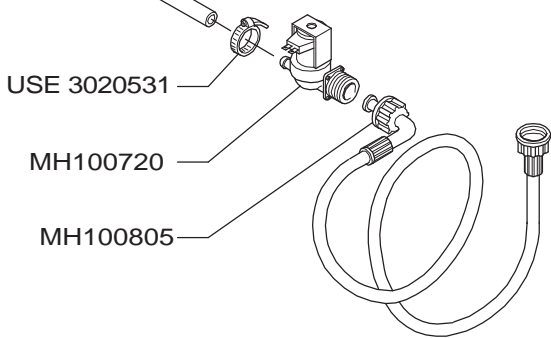

# Z50

TAV. 1

TAV. 2

TAV. 3

**TAV. 4**

**\*\*NOTE\*\* Please check which model rinsaid pump is fitted to the machine.**  
**MH100752 (Seko model - looks same as det. pump)**  
**MH100818 (Elframo model - looks different to det. pump)**