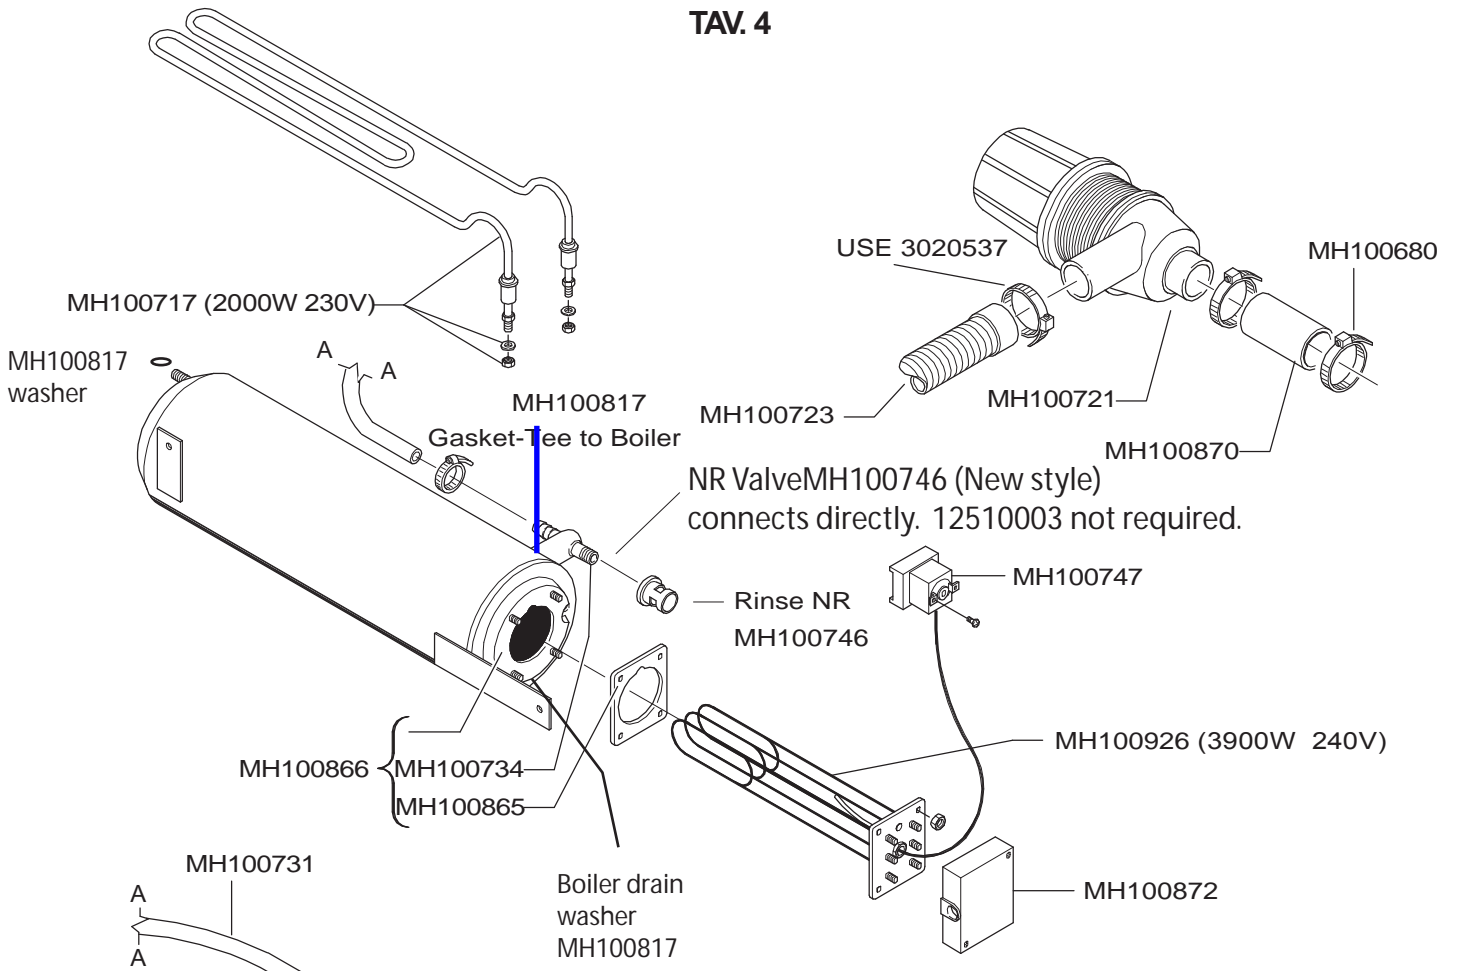

# Z50

TAV. 1

TAV. 2

TAV. 3

**TAV. 4**

**\*\*NOTE\*\* Please check which model rinsaid pump is fitted to the machine.**  
**MH100752 (Seko model - looks same as det. pump)**  
**MH100818 (Elframo model - looks different to det. pump)**