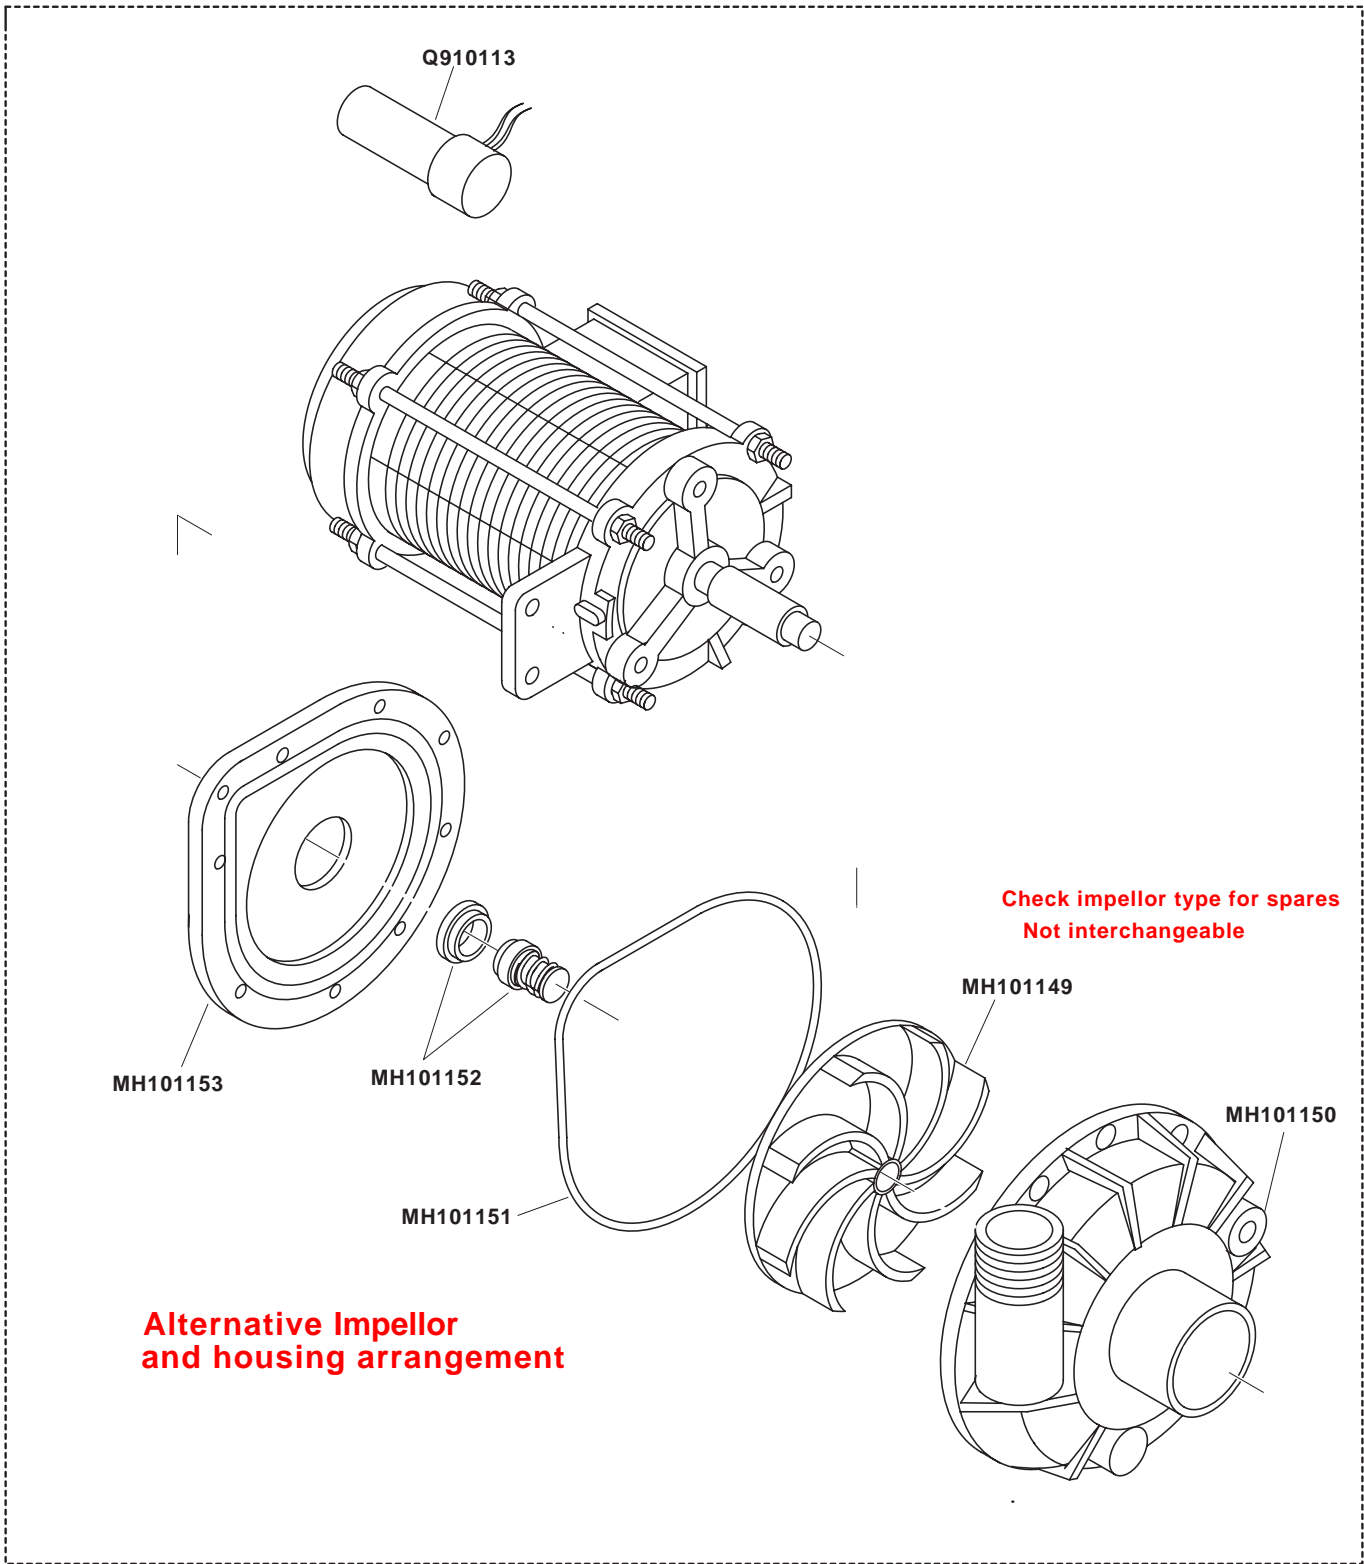

D2020 & D3030

D2020 & D3030

D2020 & D3030

MH101119 - From October 2008 comes complete with MH101020 & MH101046

New one piece hose assembly MH101128 (replaces 927326 and 929168)

Booster pump for CRP breaktank

MH101141 D3030
MH101142 D2020

D2020 & D3030

MH100614
Top Rins/Wash Spindle
X

**Check impellor type for spares
Not interchangeable**

**Alternative Impellor
and housing arrangement**

**MH101138 (ZF522) (SINGLE PHASE)
D2020**