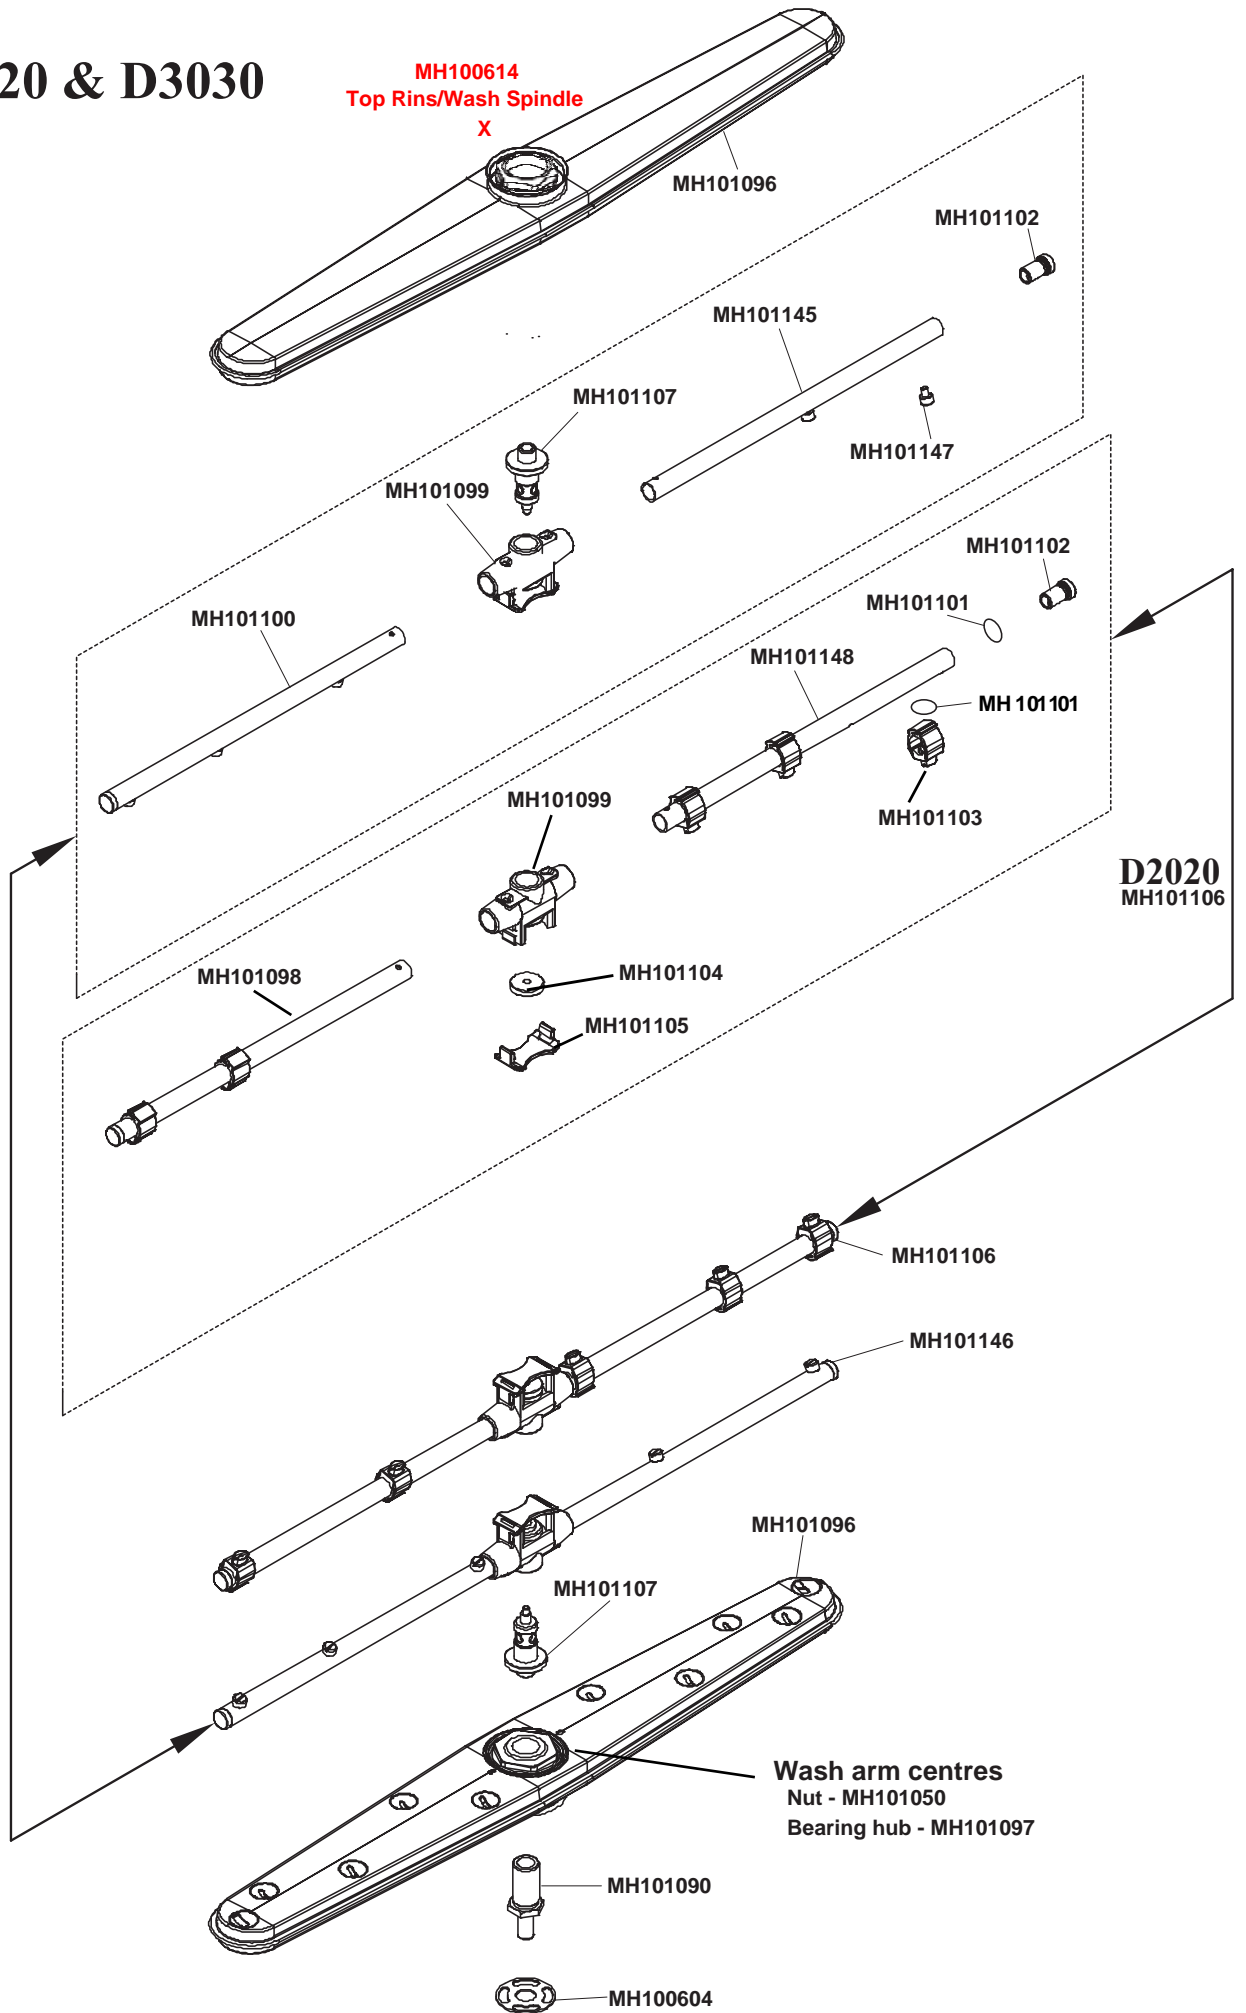

D2020 & D3030

D2020 & D3030

D2020 & D3030

MH101119 - From October 2008 comes complete with MH101020 & MH101046

New one piece hose assembly MH101128 (replaces 927326 and 929168)

Booster pump for CRP breaktank

MH101141 D3030
MH101142 D2020

D2020 & D3030

MH100614
Top Rins/Wash Spindle
X

**Check impellor type for spares
Not interchangeable**

**Alternative Impellor
and housing arrangement**

**MH101138 (ZF522) (SINGLE PHASE)
D2020**

**MH101138 (ZF400) (SINGLE PHASE)
D2020**

**MH101139 (AM5225) (THREE PHASE)
D3030**

2211

**MH101126 (RINSE PUMP)
D2020 and D3030**