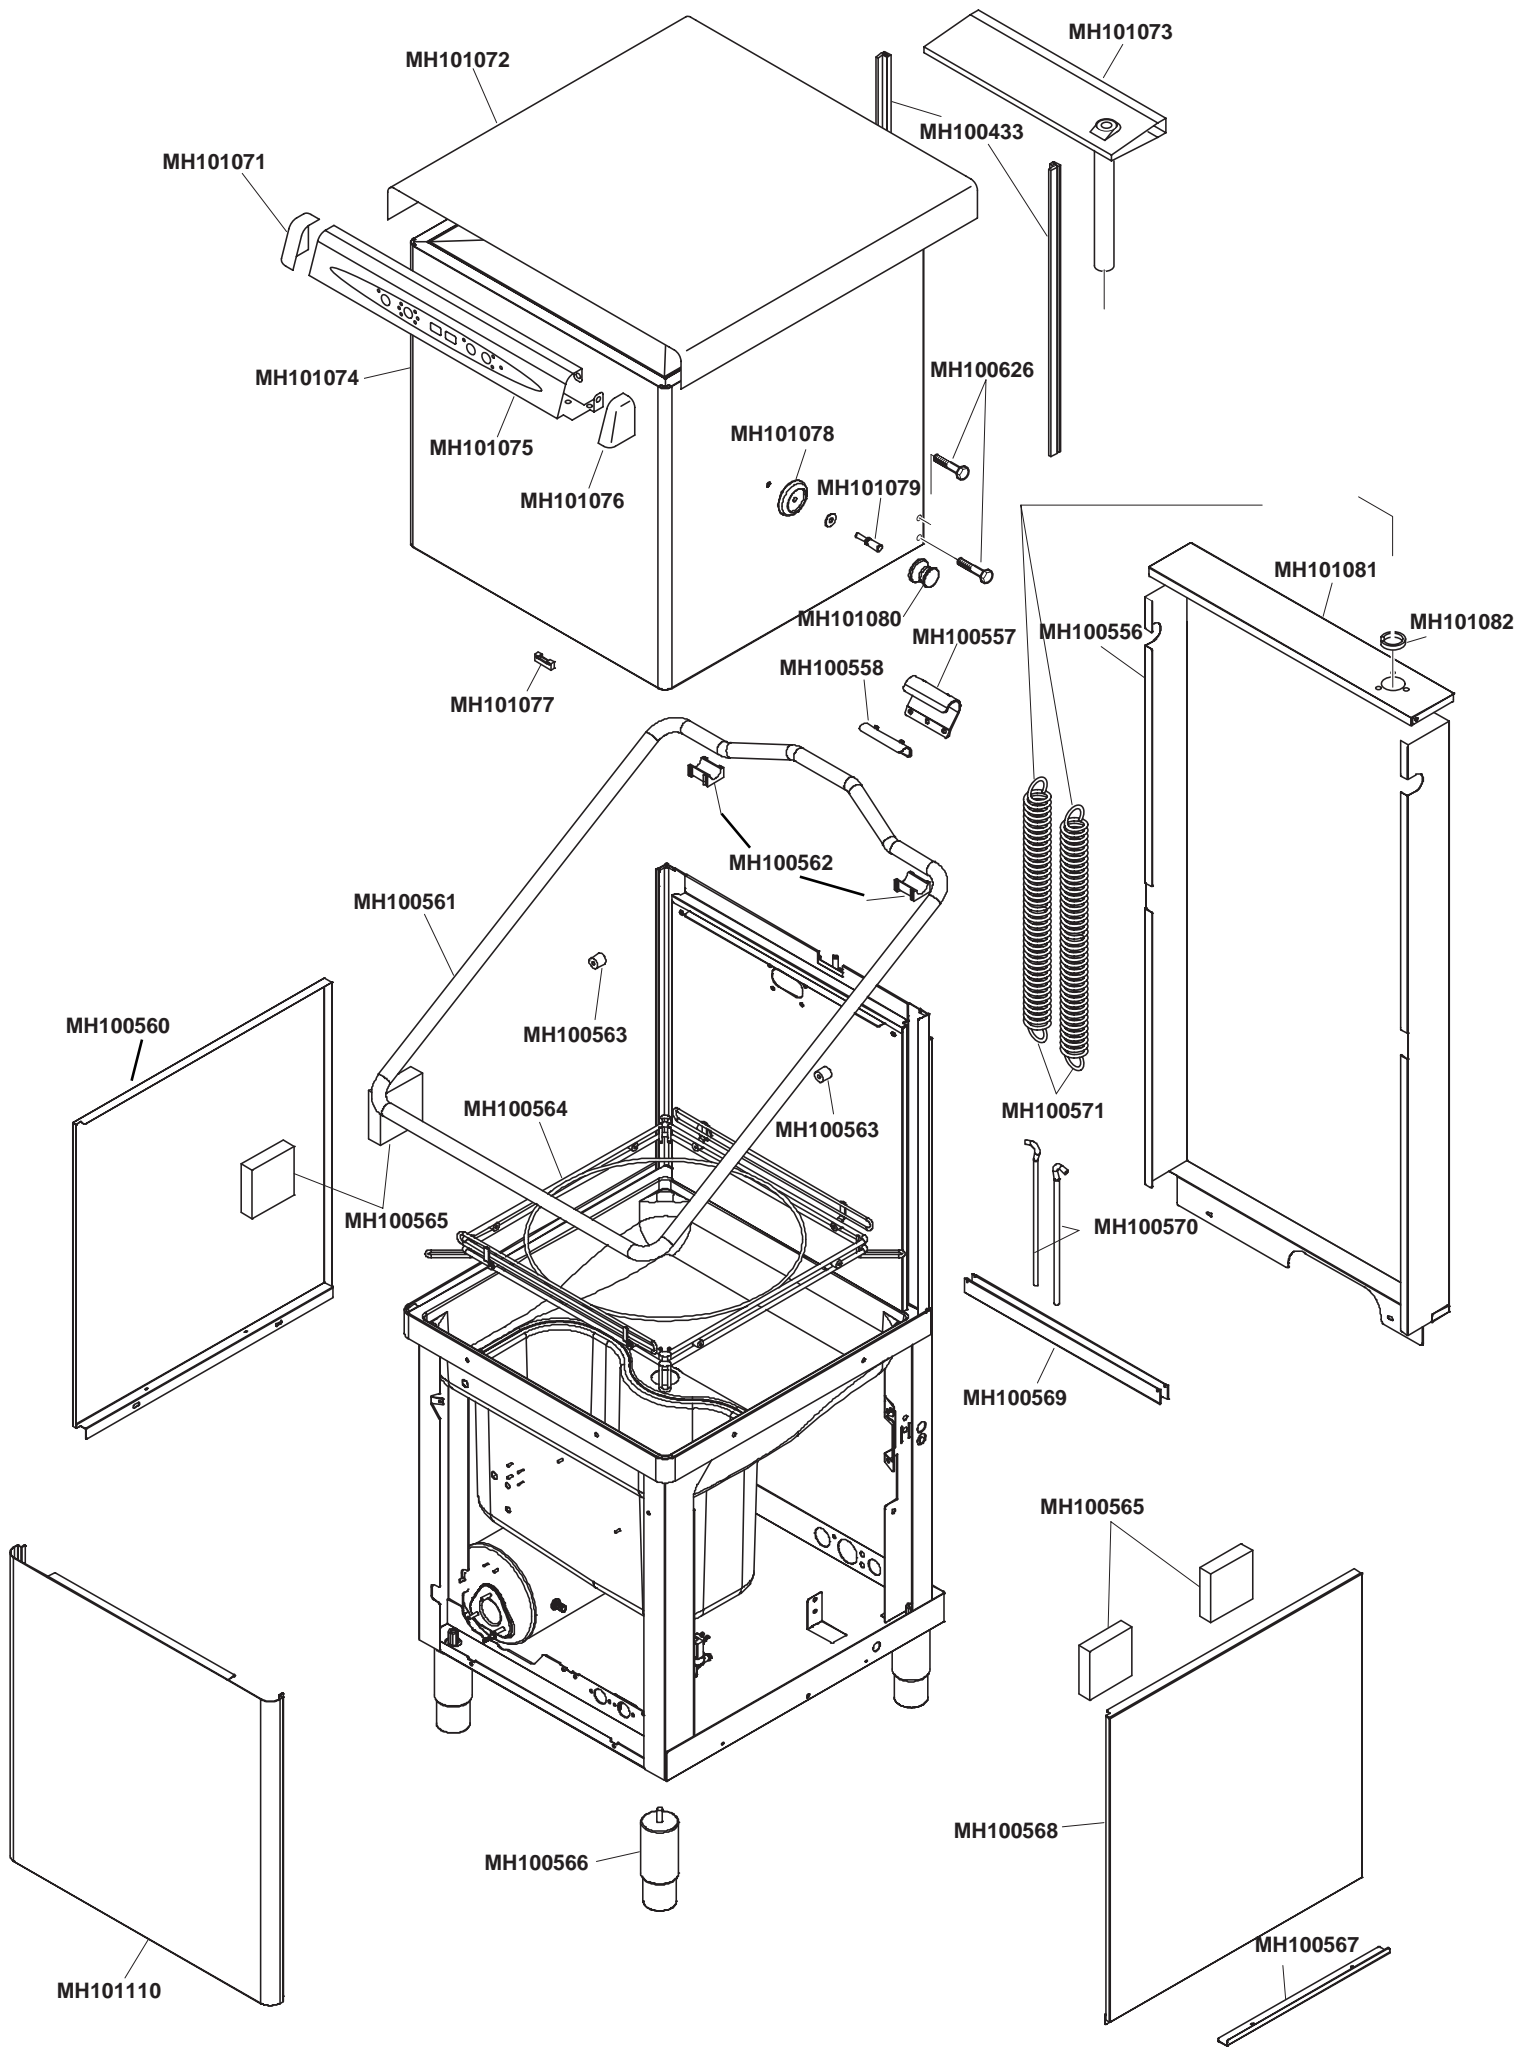

D2020 & D3030

D2020 & D3030

D2020 & D3030

MH101119 - From October 2008 comes complete with MH101020 & MH101046

New one piece hose assembly MH101128 (replaces 927326 and 929168)

Booster pump for CRP breaktank

MH101141 D3030
MH101142 D2020

D2020 & D3030

MH100614
Top Rins/Wash Spindle
X

**Check impellor type for spares
Not interchangeable**

**Alternative Impellor
and housing arrangement**

**MH101138 (ZF522) (SINGLE PHASE)
D2020**