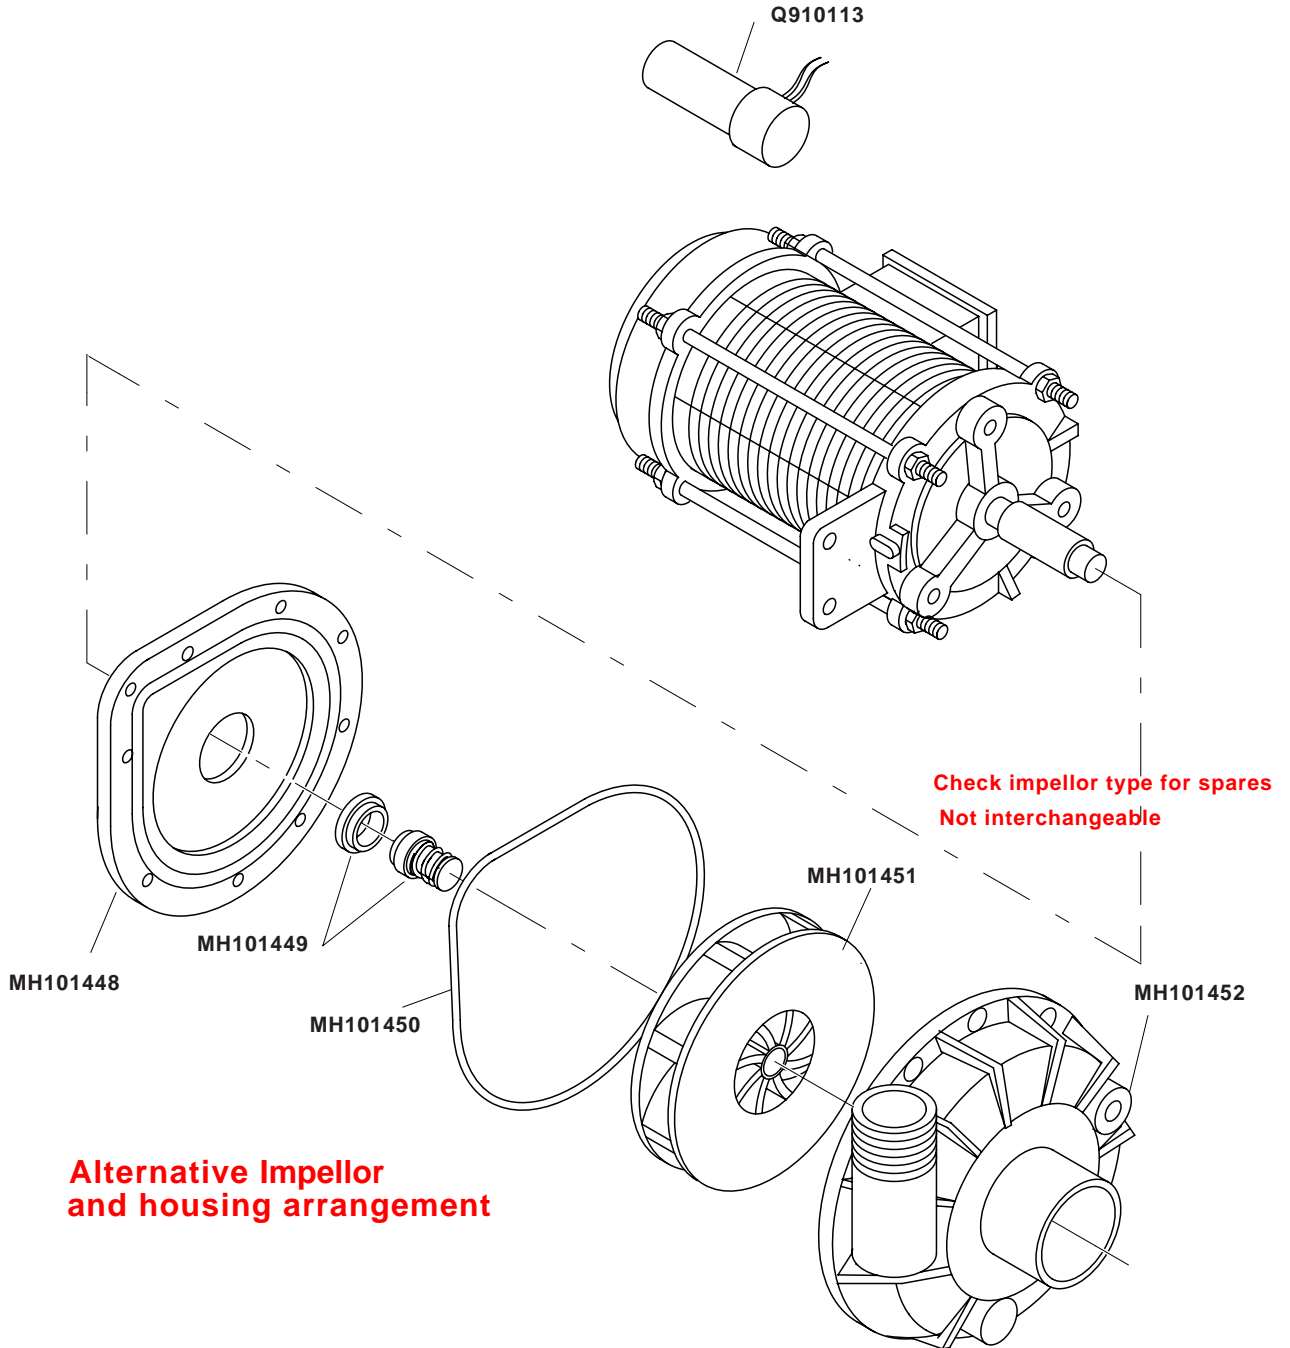

D2020 & D3030

D2020 & D3030

D2020 & D3030

MH101119 - From October 2008 comes complete with MH101020 & MH101046

New one piece hose assembly MH101128 (replaces 927326 and 929168)

Booster pump for CRP breaktank

MH101141 D3030
MH101142 D2020

D2020 & D3030

MH100614
Top Rins/Wash Spindle
X

**Check impellor type for spares
Not interchangeable**

**Alternative Impellor
and housing arrangement**

**MH101138 (ZF522) (SINGLE PHASE)
D2020**