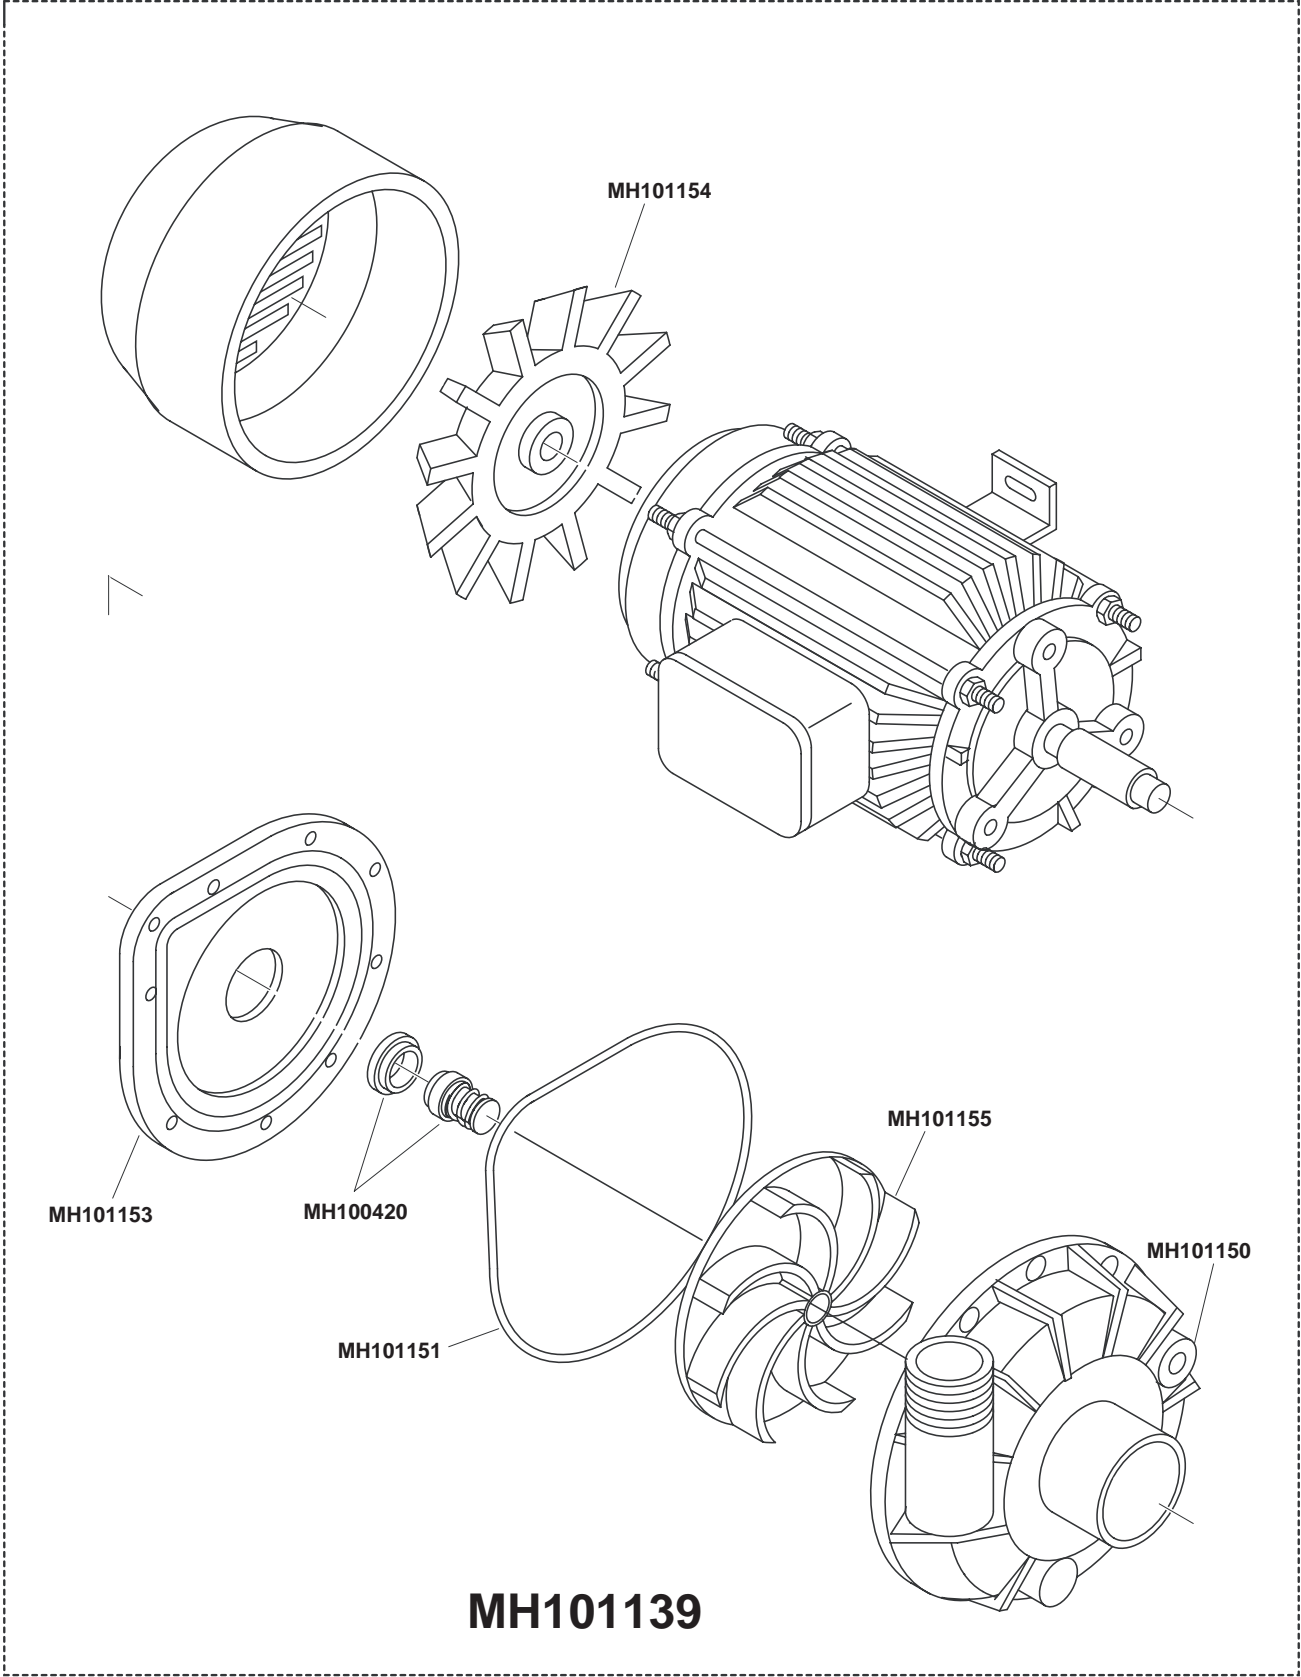

D2020 & D3030

D2020 & D3030

D2020 & D3030

MH101119 - From October 2008 comes complete with MH101020 & MH101046

New one piece hose assembly MH101128 (replaces 927326 and 929168)

Booster pump for CRP breaktank

MH101141 D3030
MH101142 D2020

D2020 & D3030

MH100614
Top Rins/Wash Spindle
X

**Check impellor type for spares
Not interchangeable**

**Alternative Impellor
and housing arrangement**

**MH101138 (ZF522) (SINGLE PHASE)
D2020**

**MH101138 (ZF400) (SINGLE PHASE)
D2020**

**MH101139 (AM5225) (THREE PHASE)
D3030**

2211

**MH101126 (RINSE PUMP)
D2020 and D3030**