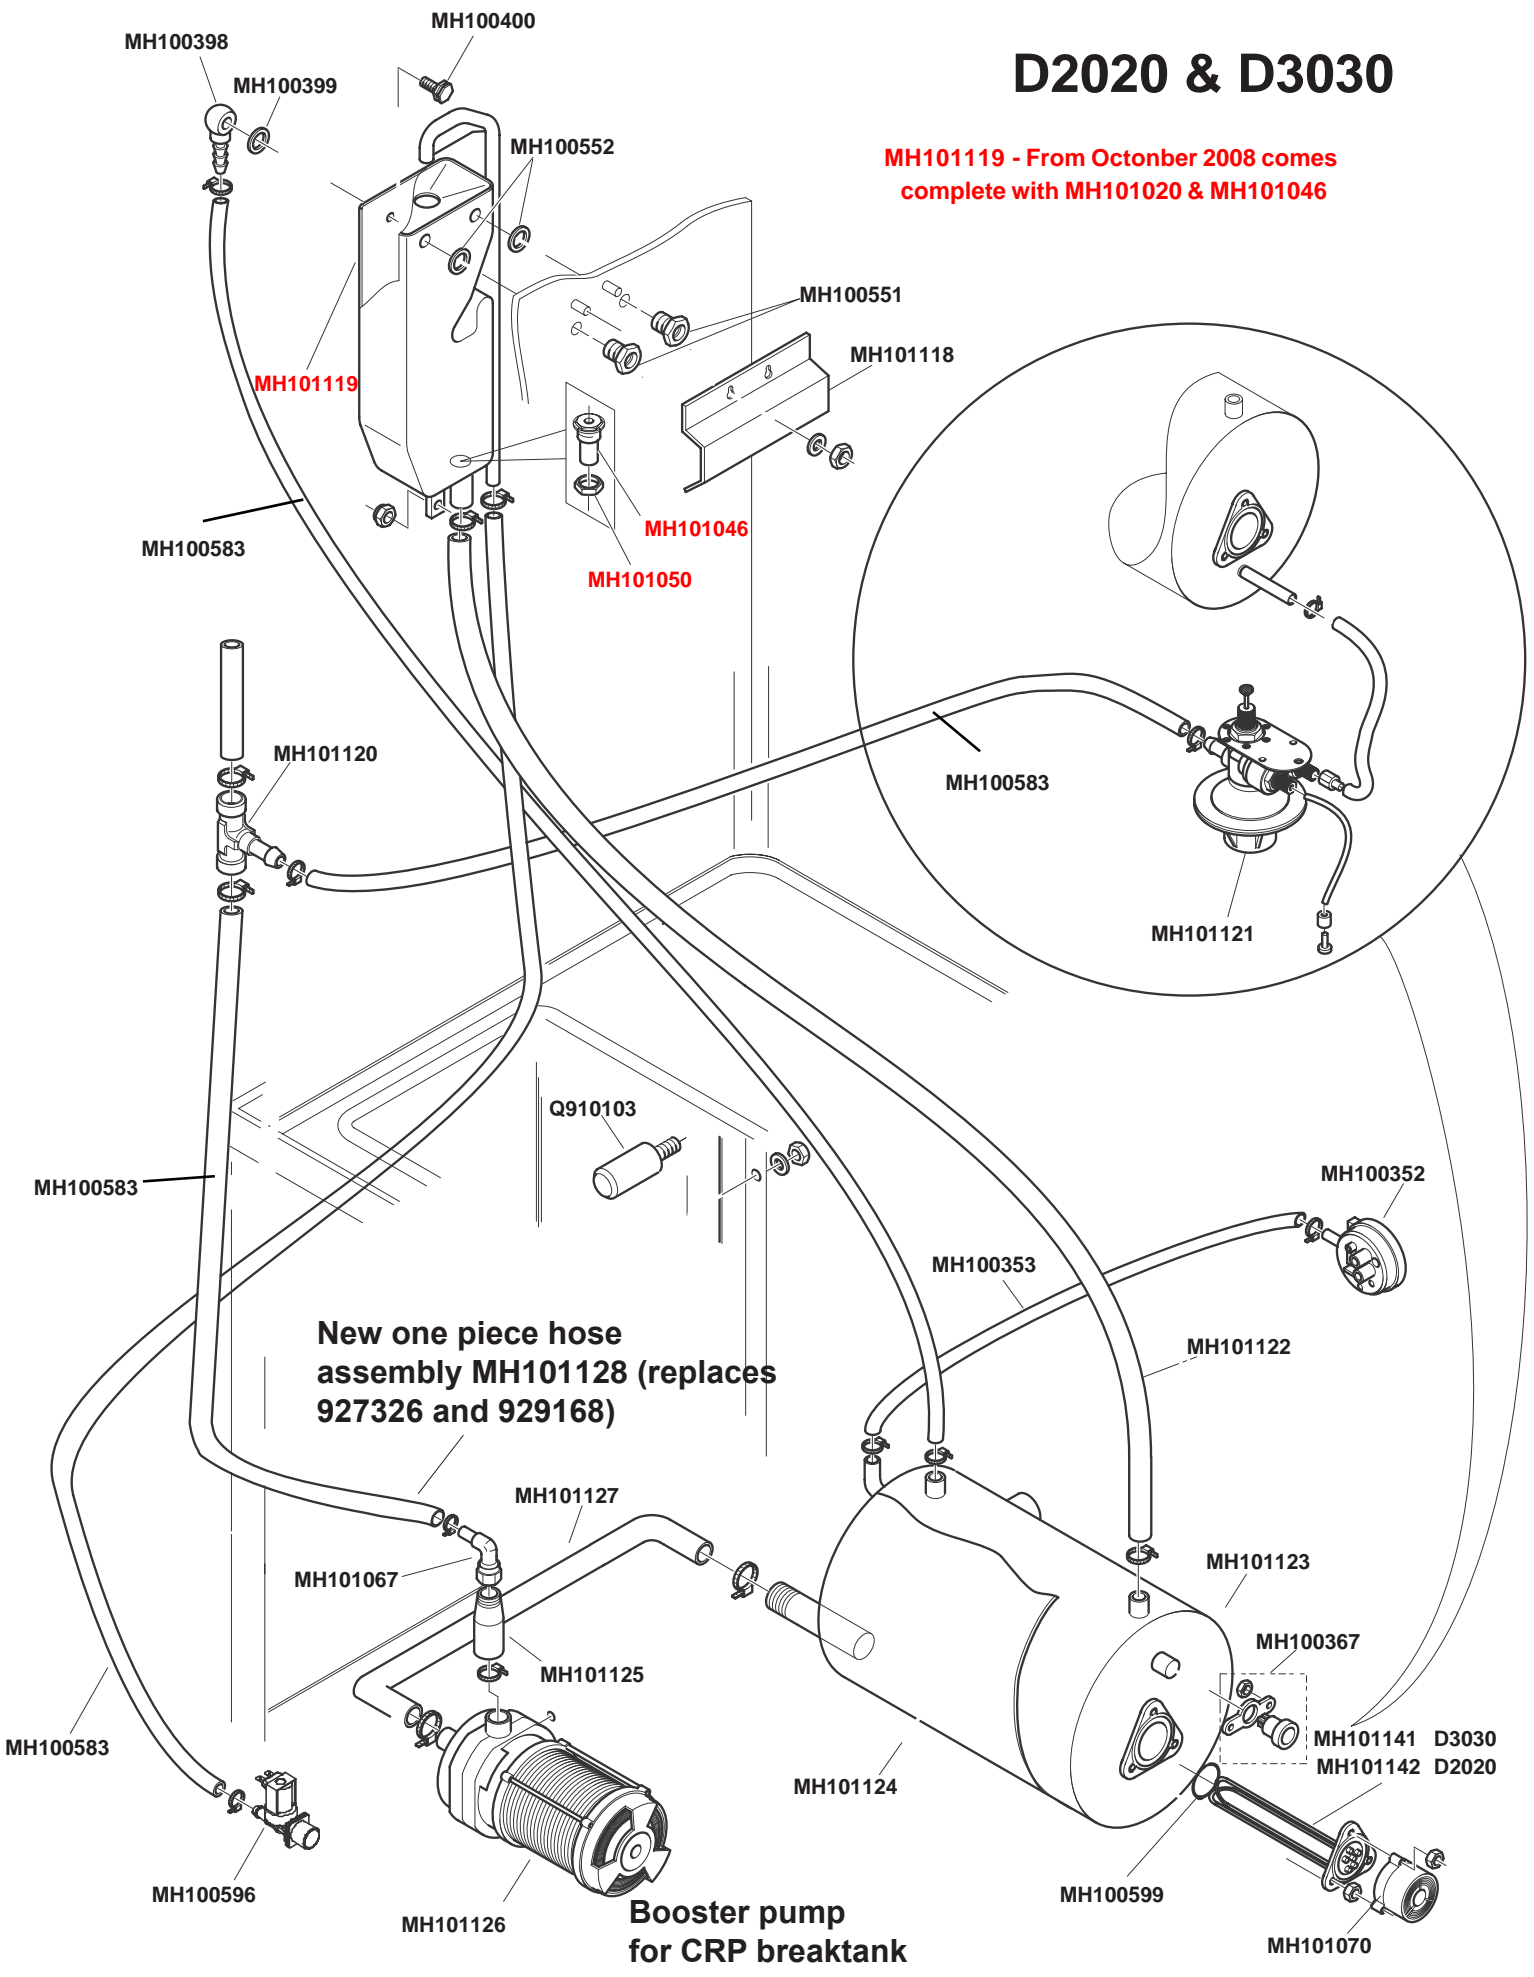

D2020 & D3030

D2020 & D3030

D2020 & D3030

MH101119 - From October 2008 comes complete with MH101020 & MH101046

New one piece hose assembly MH101128 (replaces 927326 and 929168)

Booster pump for CRP breaktank

MH101141 D3030
MH101142 D2020

D2020 & D3030

MH100614
Top Rins/Wash Spindle
X

**Check impellor type for spares
Not interchangeable**

**Alternative Impellor
and housing arrangement**

**MH101138 (ZF522) (SINGLE PHASE)
D2020**

**MH101138 (ZF400) (SINGLE PHASE)
D2020**

**MH101139 (AM5225) (THREE PHASE)
D3030**

2211

**MH101126 (RINSE PUMP)
D2020 and D3030**