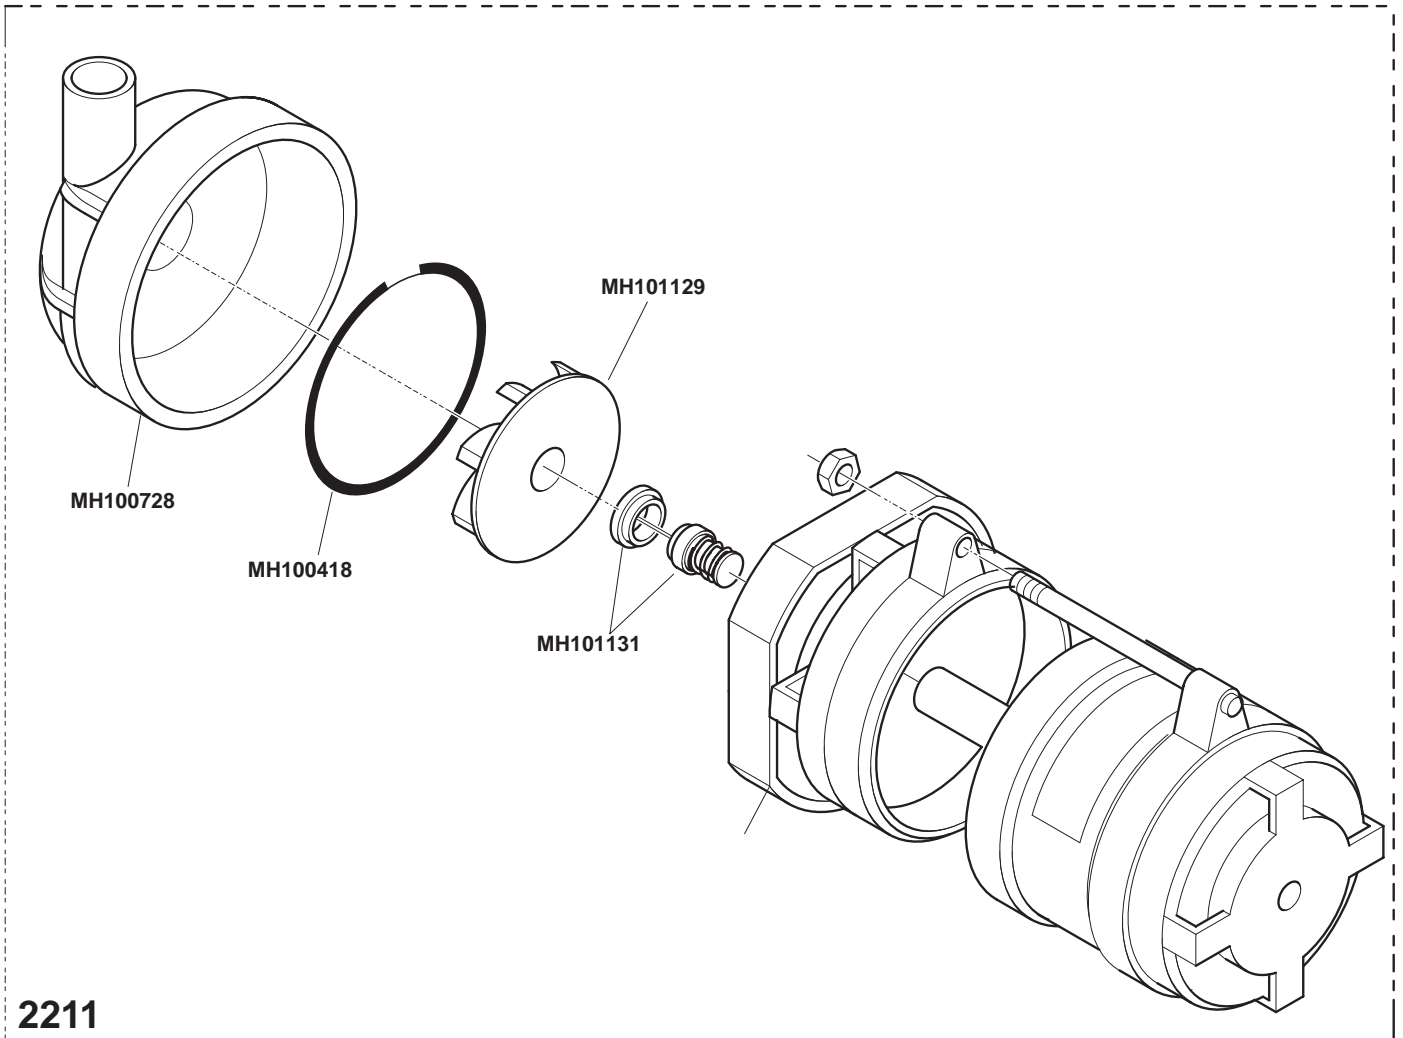

**MH101139 (AM5225) (THREE PHASE)
D3030**

2211

**MH101126 (RINSE PUMP)
D2020 and D3030**