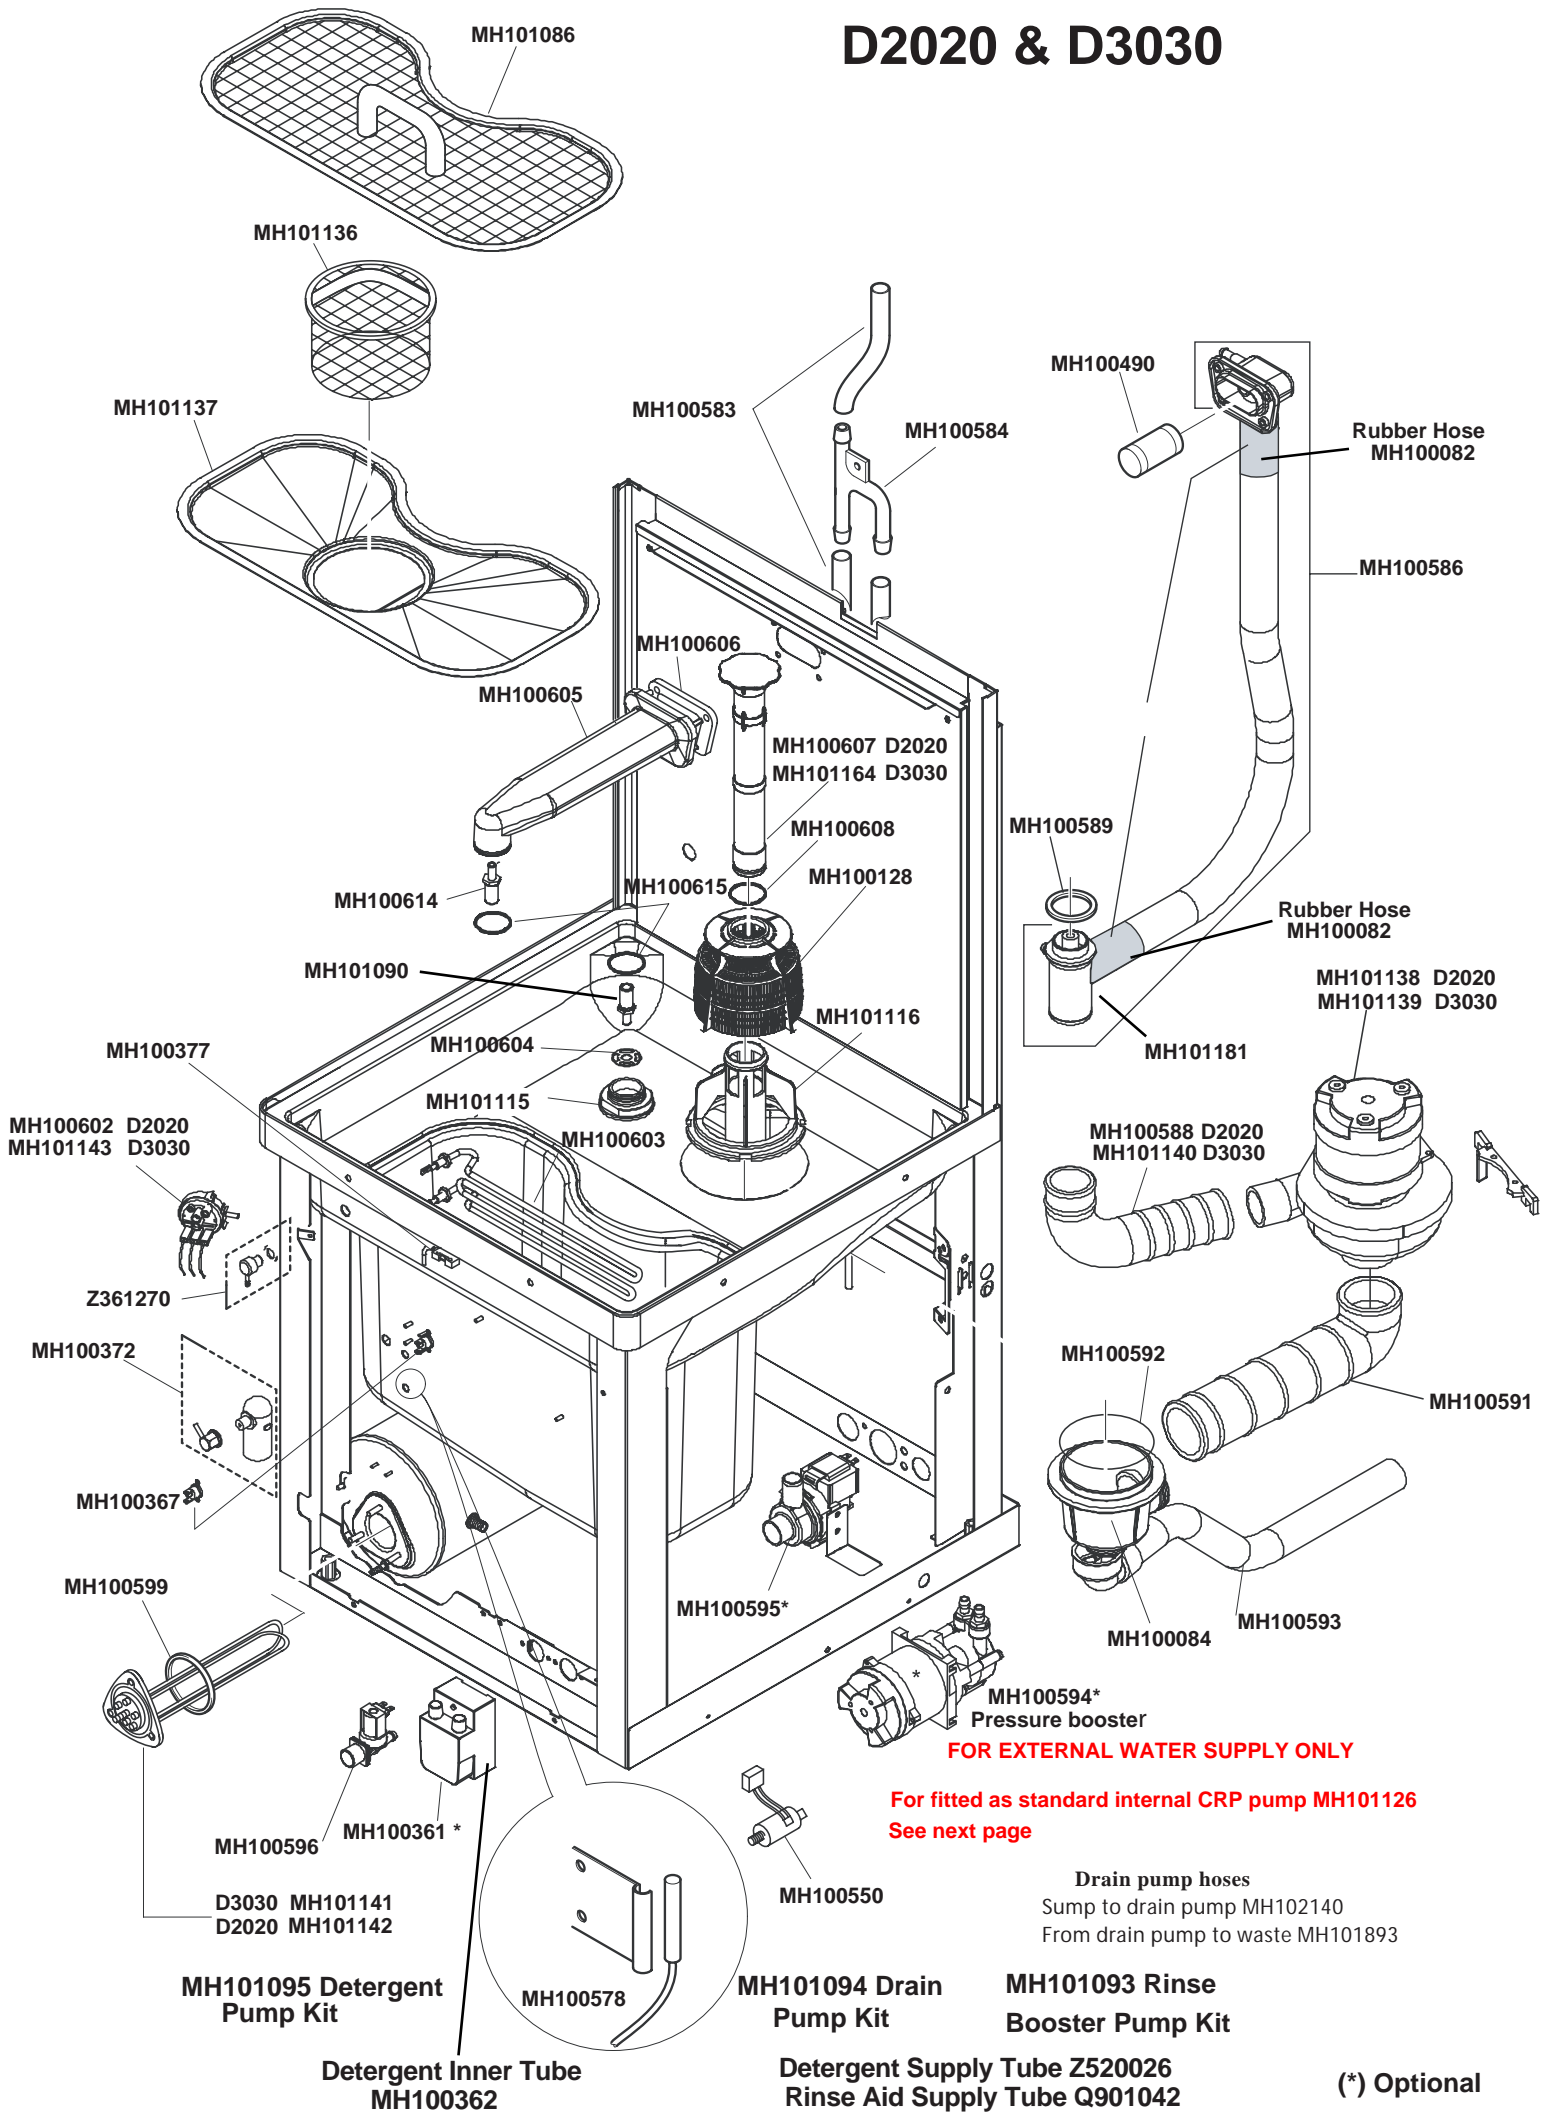

D2020 & D3030

D2020 & D3030

D2020 & D3030

MH101119 - From October 2008 comes complete with MH101020 & MH101046

New one piece hose assembly MH101128 (replaces 927326 and 929168)

Booster pump for CRP breaktank

MH101141 D3030
MH101142 D2020

D2020 & D3030

MH100614
Top Rins/Wash Spindle
X

**Check impellor type for spares
Not interchangeable**

**Alternative Impellor
and housing arrangement**

**MH101138 (ZF522) (SINGLE PHASE)
D2020**

**MH101138 (ZF400) (SINGLE PHASE)
D2020**

**MH101139 (AM5225) (THREE PHASE)
D3030**

2211

**MH101126 (RINSE PUMP)
D2020 and D3030**