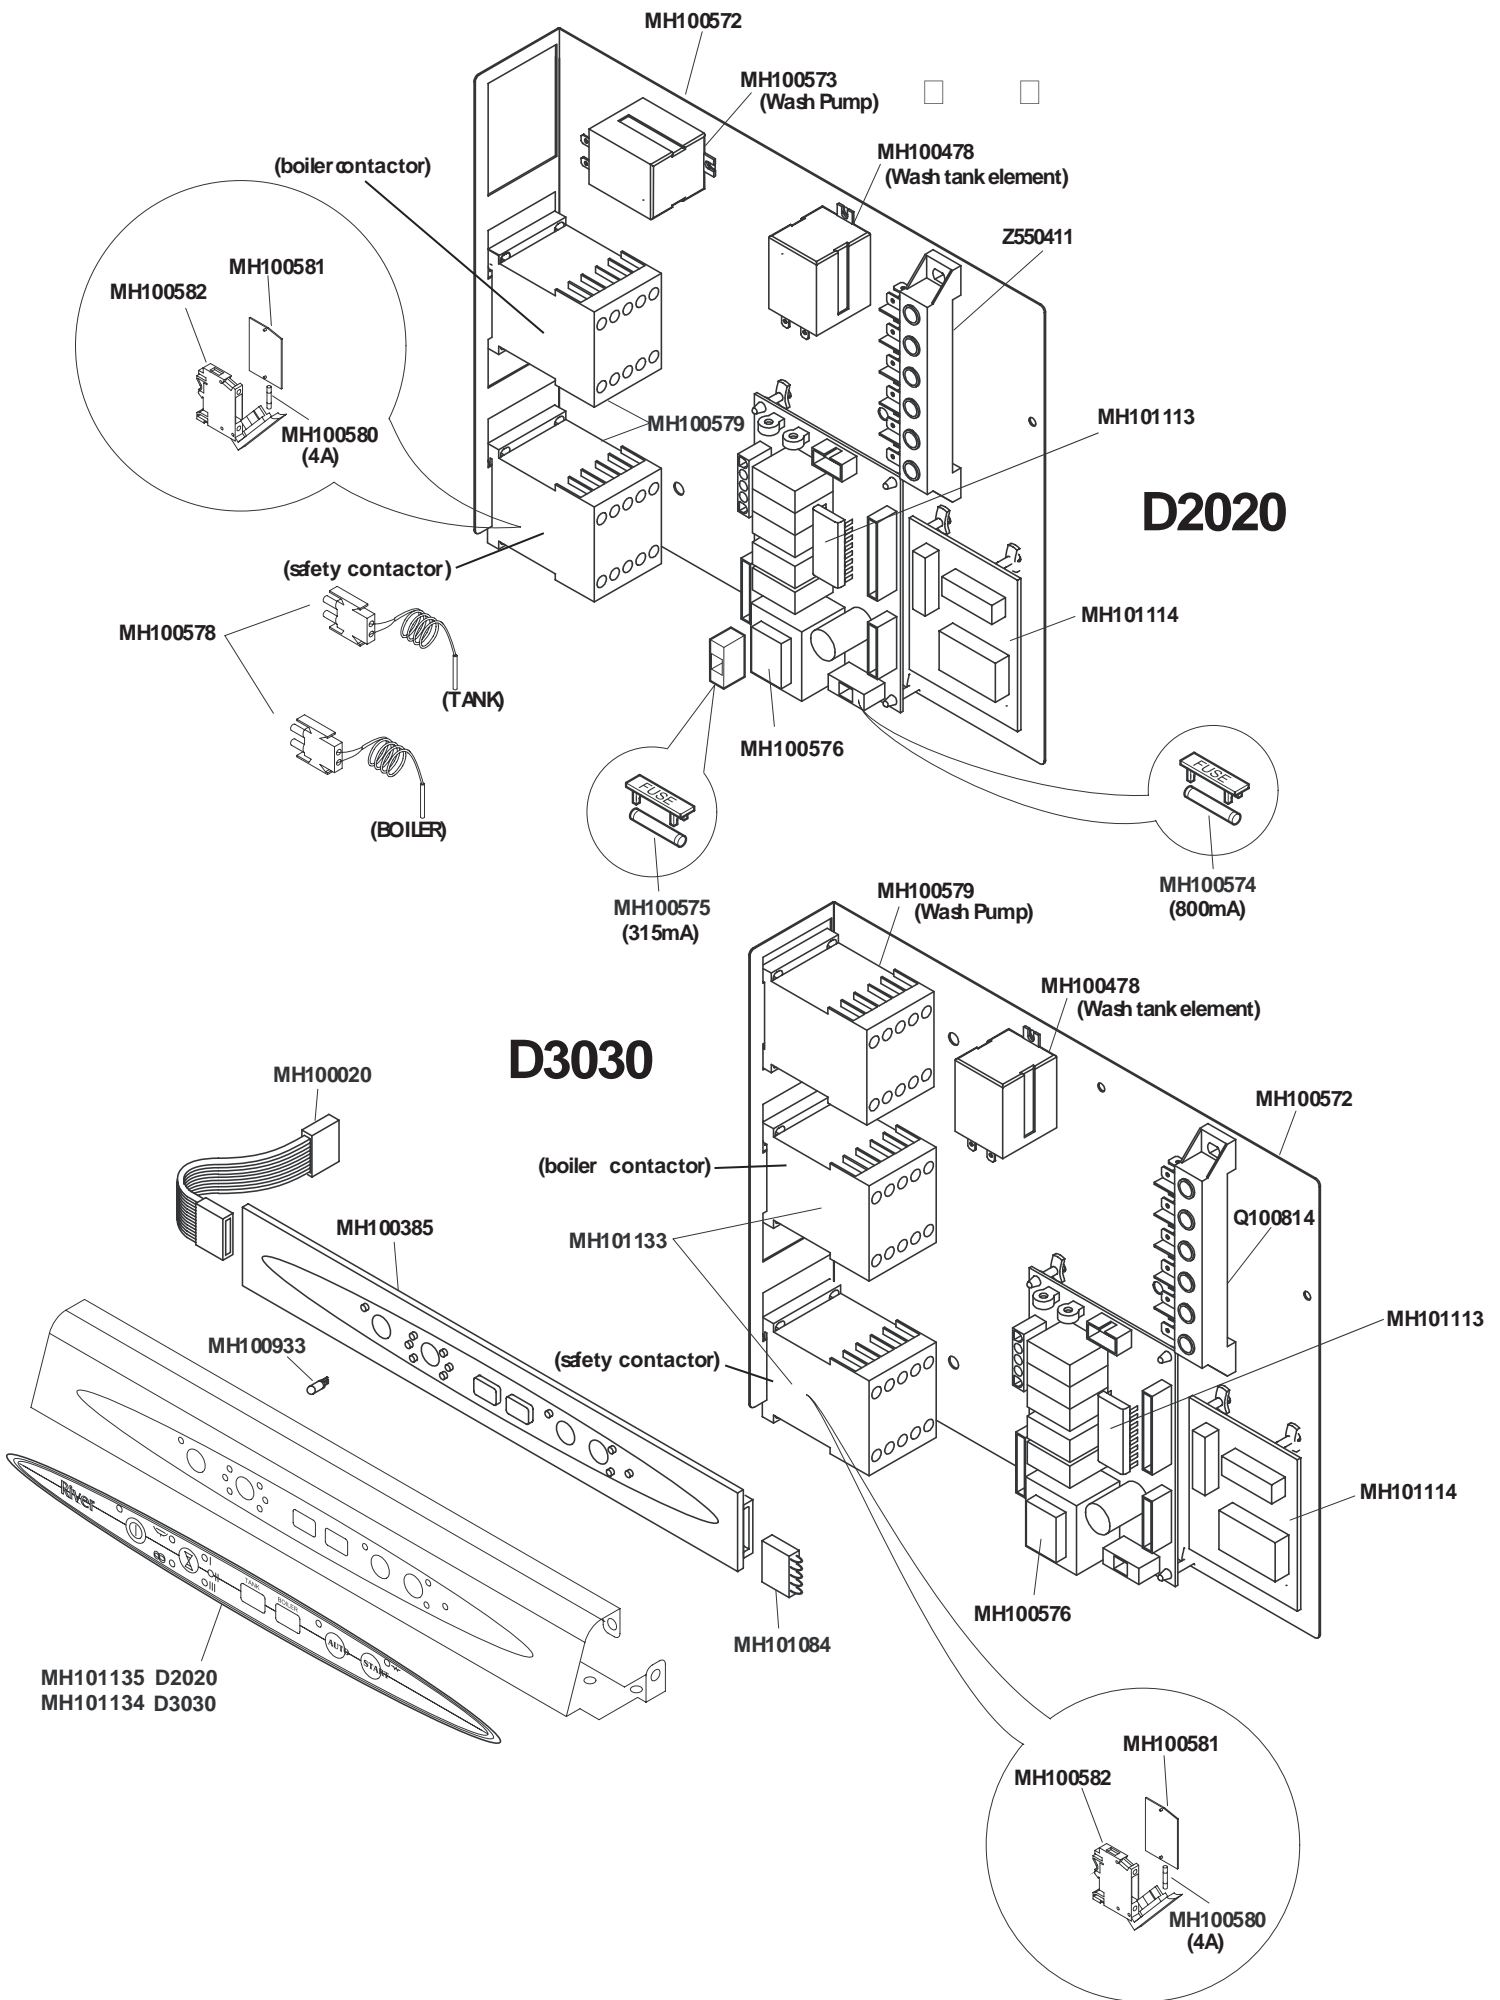

D2020 & D3030

D2020 & D3030

D2020 & D3030

MH101119 - From October 2008 comes complete with MH101020 & MH101046

New one piece hose assembly MH101128 (replaces 927326 and 929168)

Booster pump for CRP breaktank

MH101141 D3030
MH101142 D2020

D2020 & D3030

MH100614
Top Rins/Wash Spindle
X

**Check impellor type for spares
Not interchangeable**

**Alternative Impellor
and housing arrangement**

**MH101138 (ZF522) (SINGLE PHASE)
D2020**

**MH101138 (ZF400) (SINGLE PHASE)
D2020**

**MH101139 (AM5225) (THREE PHASE)
D3030**

2211

**MH101126 (RINSE PUMP)
D2020 and D3030**