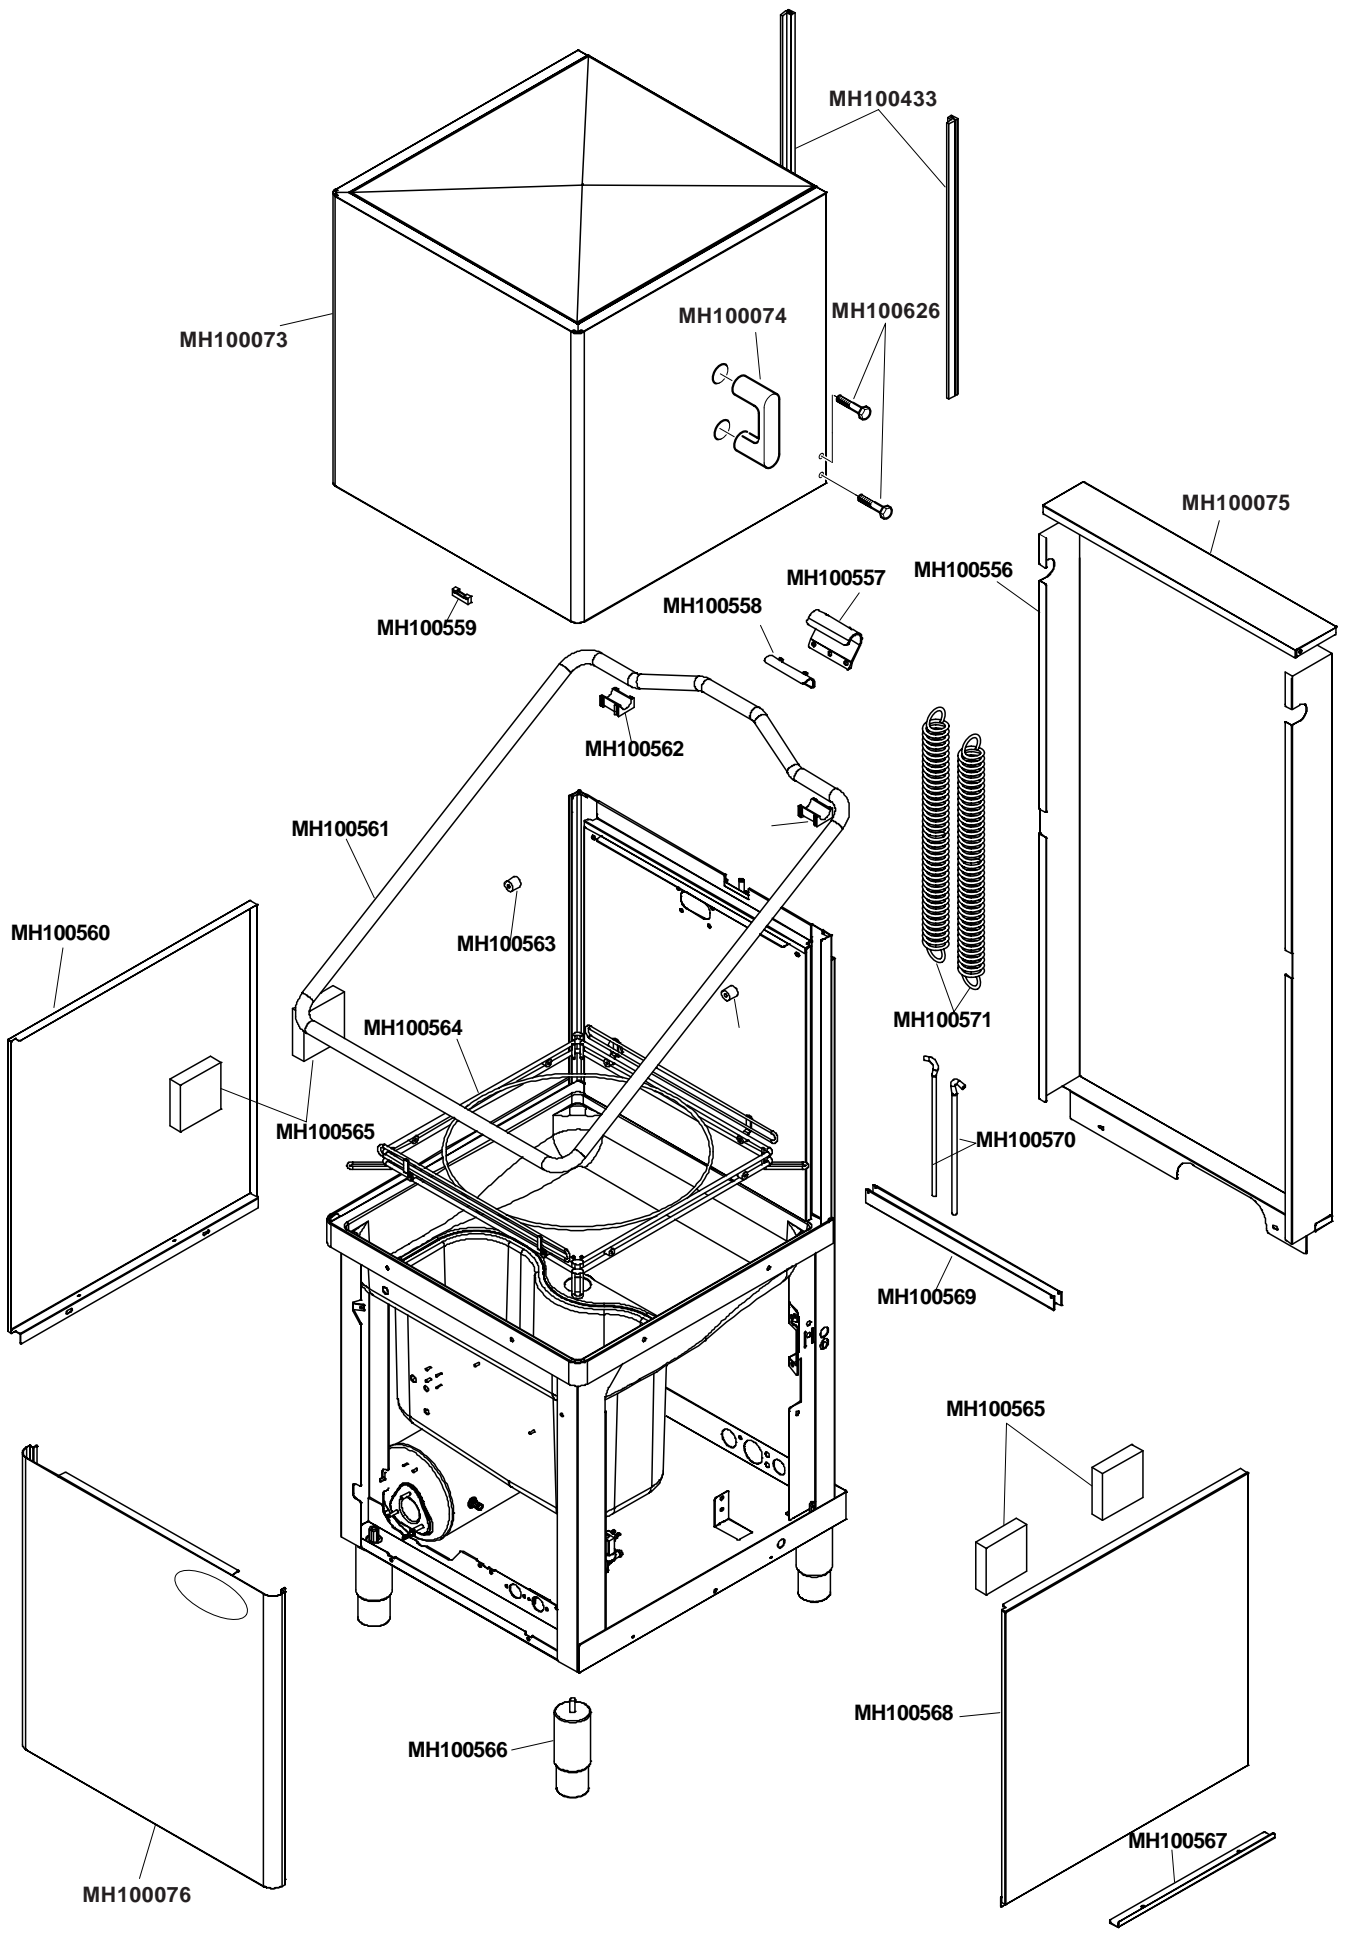

Drain pump hoses

Sump to drain pump MH102140

From drain pump to waste MH101893

(*) **Optional**

C1010 WASH ARMS
 SERIAL NUMBERS 928445 TO 928454
 EARLY MODELS WILL HAVE WASH ARMS
 AS FITTED TO D1000

C1010 WASH ARMS
 SERIAL NUMBERS 928426 TO 928463
 EARLY MODELS WILL HAVE WASH ARMS
 AS FITTED TO D1000