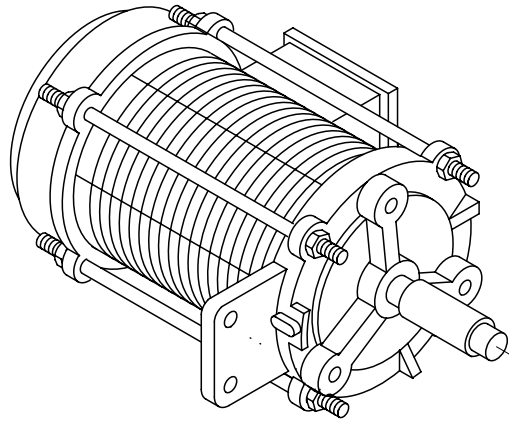

Drain pump hoses

Sump to drain pump MH102140

From drain pump to waste MH101893

(*) **Optional**

C1010 WASH ARMS
 SERIAL NUMBERS 928445 TO 928454
 EARLY MODELS WILL HAVE WASH ARMS
 AS FITTED TO D1000

C1010 WASH ARMS
 SERIAL NUMBERS 928426 TO 928463
 EARLY MODELS WILL HAVE WASH ARMS
 AS FITTED TO D1000

Q910113

COMPLETE PUMP
MH100587

MH100613

MH100612

MH100542

MH100543

MH100610

COMPLETE PUMP
MH100587