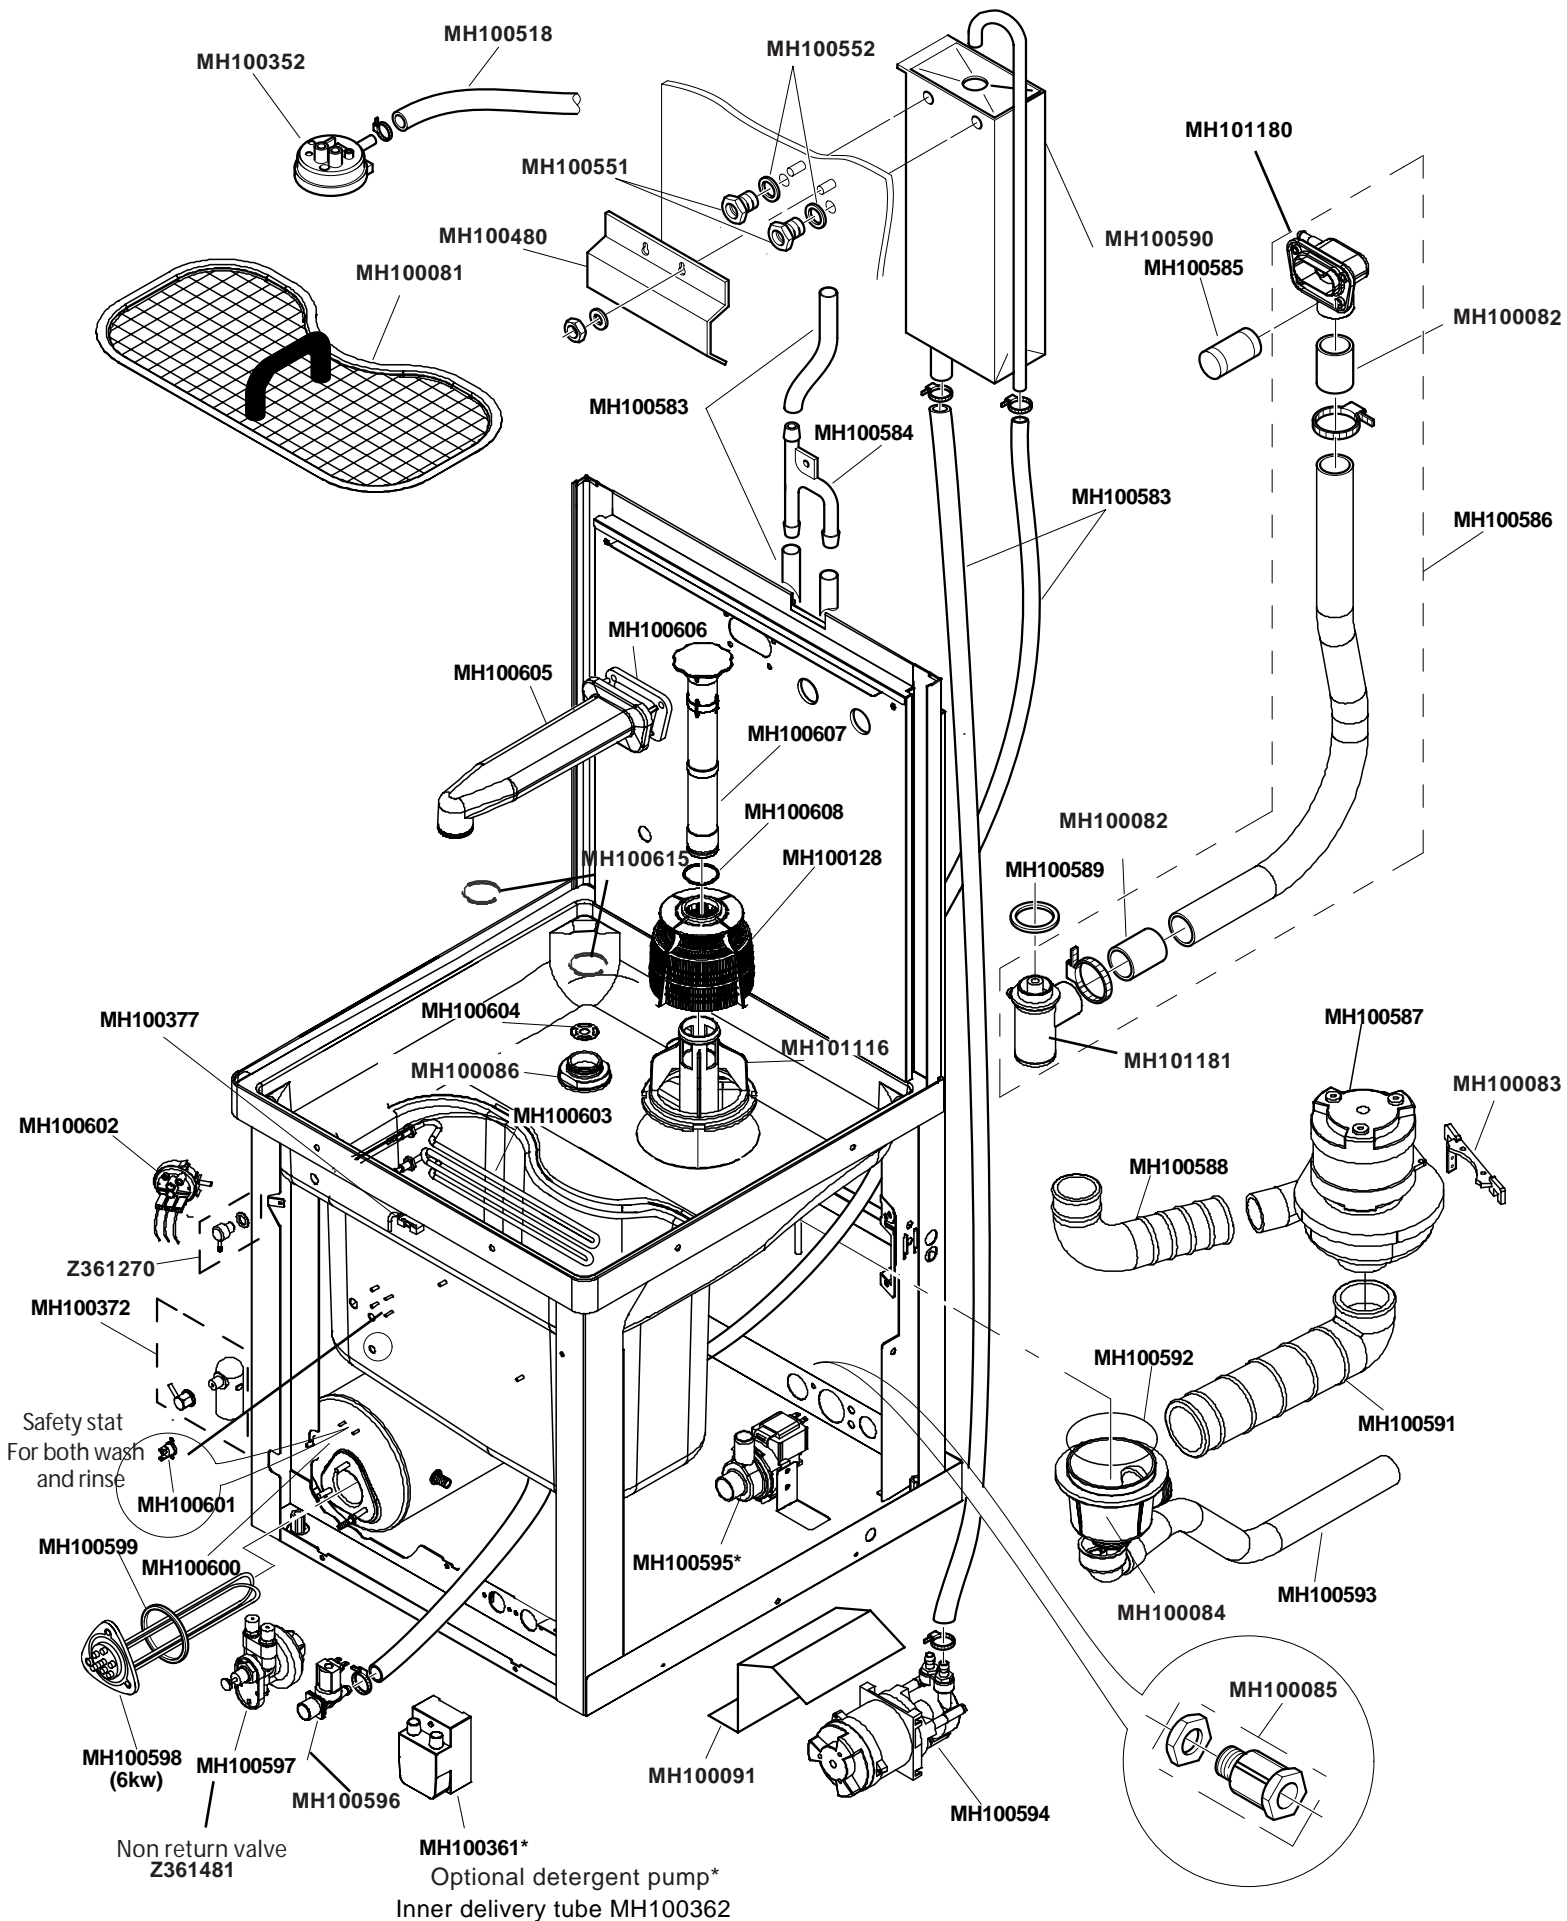

Drain pump hoses

Sump to drain pump MH102140

From drain pump to waste MH101893

(*) **Optional**

C1010 WASH ARMS
 SERIAL NUMBERS 928445 TO 928454
 EARLY MODELS WILL HAVE WASH ARMS
 AS FITTED TO D1000

C1010 WASH ARMS
 SERIAL NUMBERS 928426 TO 928463
 EARLY MODELS WILL HAVE WASH ARMS
 AS FITTED TO D1000

Q910113

COMPLETE PUMP
MH100587

MH100613

MH100612

MH100542

MH100543

MH100610

COMPLETE PUMP
MH100587