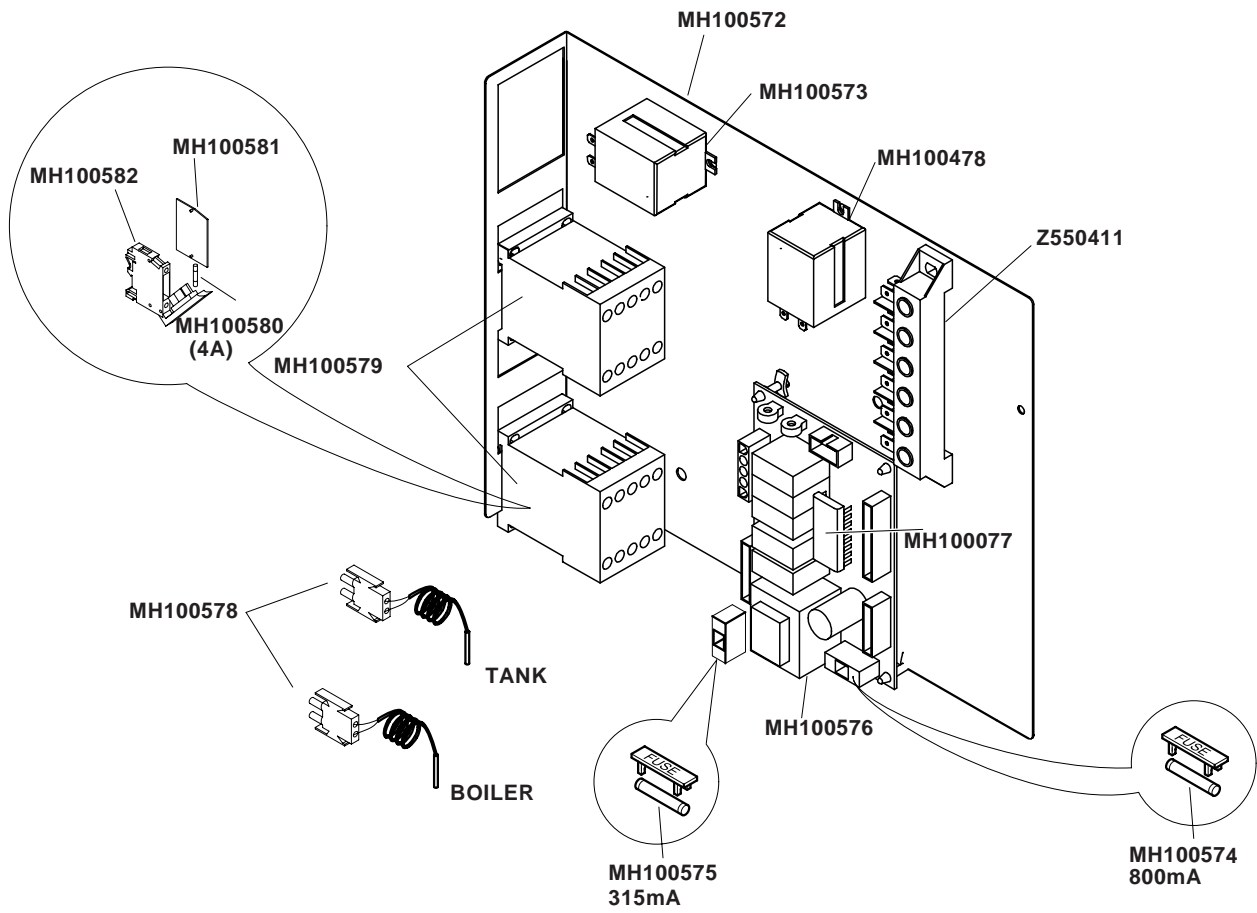

Drain pump hoses

Sump to drain pump MH102140

From drain pump to waste MH101893

(*) **Optional**

C1010 WASH ARMS
 SERIAL NUMBERS 928445 TO 928454
 EARLY MODELS WILL HAVE WASH ARMS
 AS FITTED TO D1000

C1010 WASH ARMS
 SERIAL NUMBERS 928426 TO 928463
 EARLY MODELS WILL HAVE WASH ARMS
 AS FITTED TO D1000

Q910113

COMPLETE PUMP
MH100587

MH100613

MH100612

MH100542

MH100543

MH100610

COMPLETE PUMP
MH100587