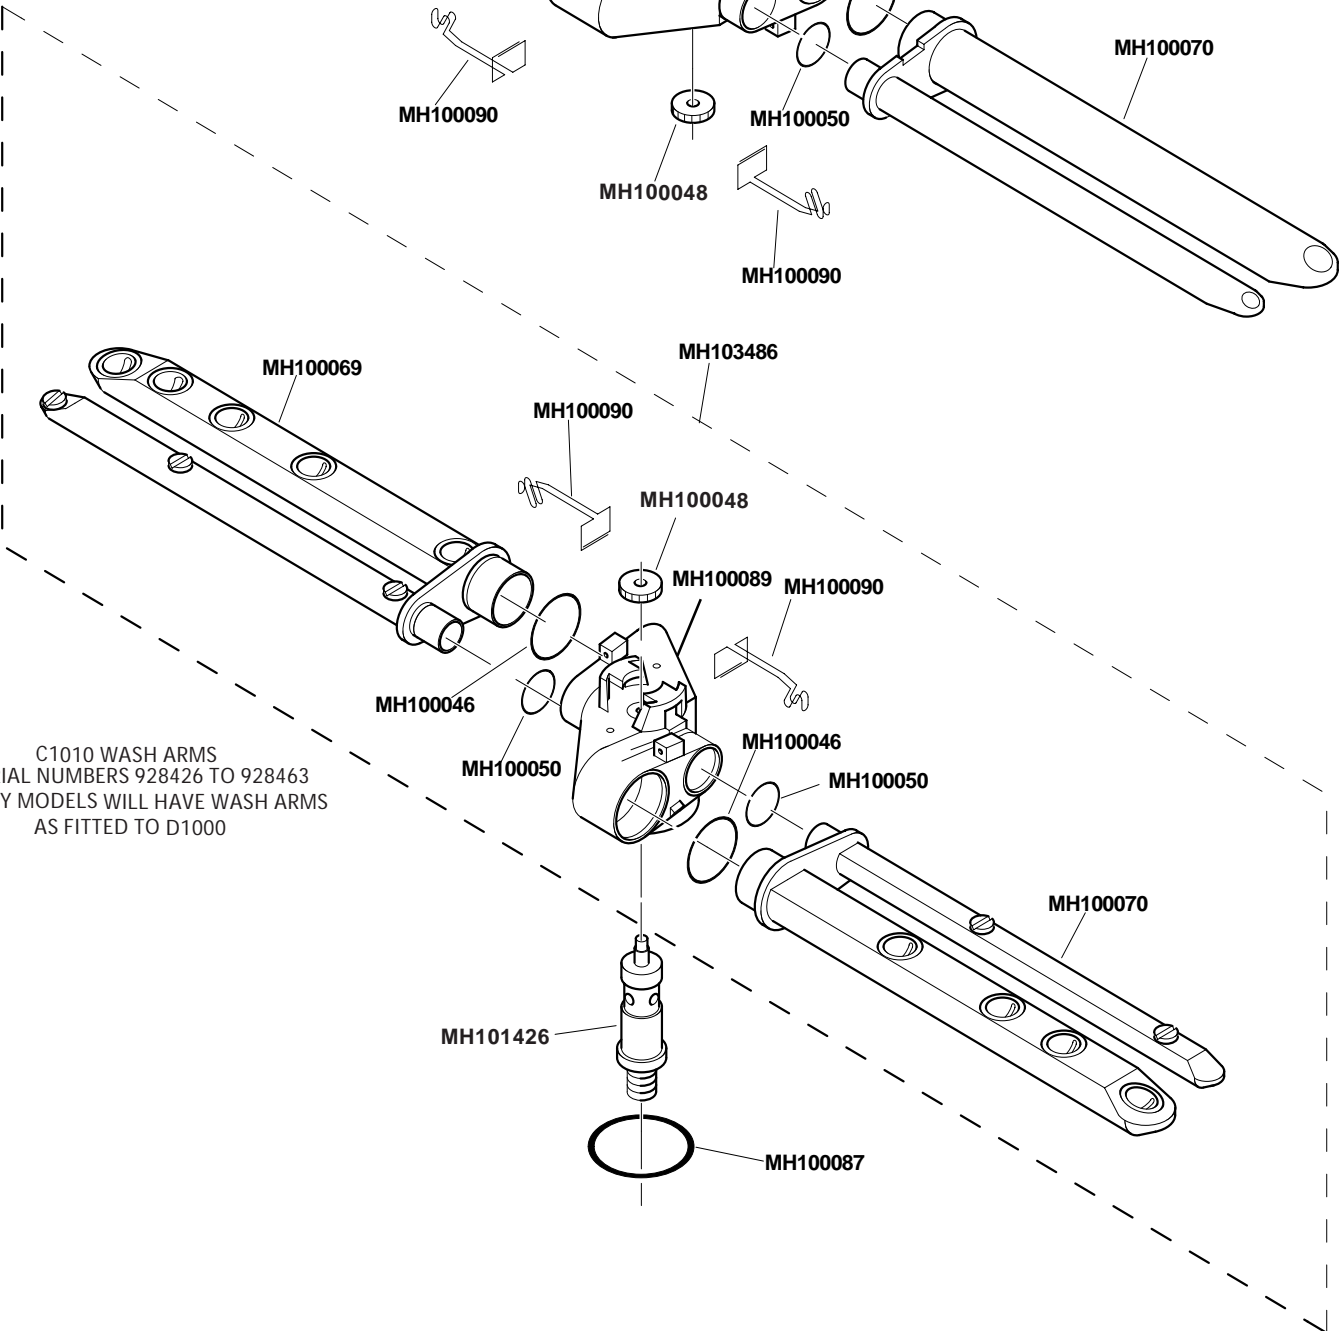

Drain pump hoses

Sump to drain pump MH102140

From drain pump to waste MH101893

(*) **Optional**

C1010 WASH ARMS
 SERIAL NUMBERS 928445 TO 928454
 EARLY MODELS WILL HAVE WASH ARMS
 AS FITTED TO D1000

C1010 WASH ARMS
 SERIAL NUMBERS 928426 TO 928463
 EARLY MODELS WILL HAVE WASH ARMS
 AS FITTED TO D1000

Q910113

COMPLETE PUMP
MH100587

MH100613

MH100612

MH100542

MH100543

MH100610

COMPLETE PUMP
MH100587