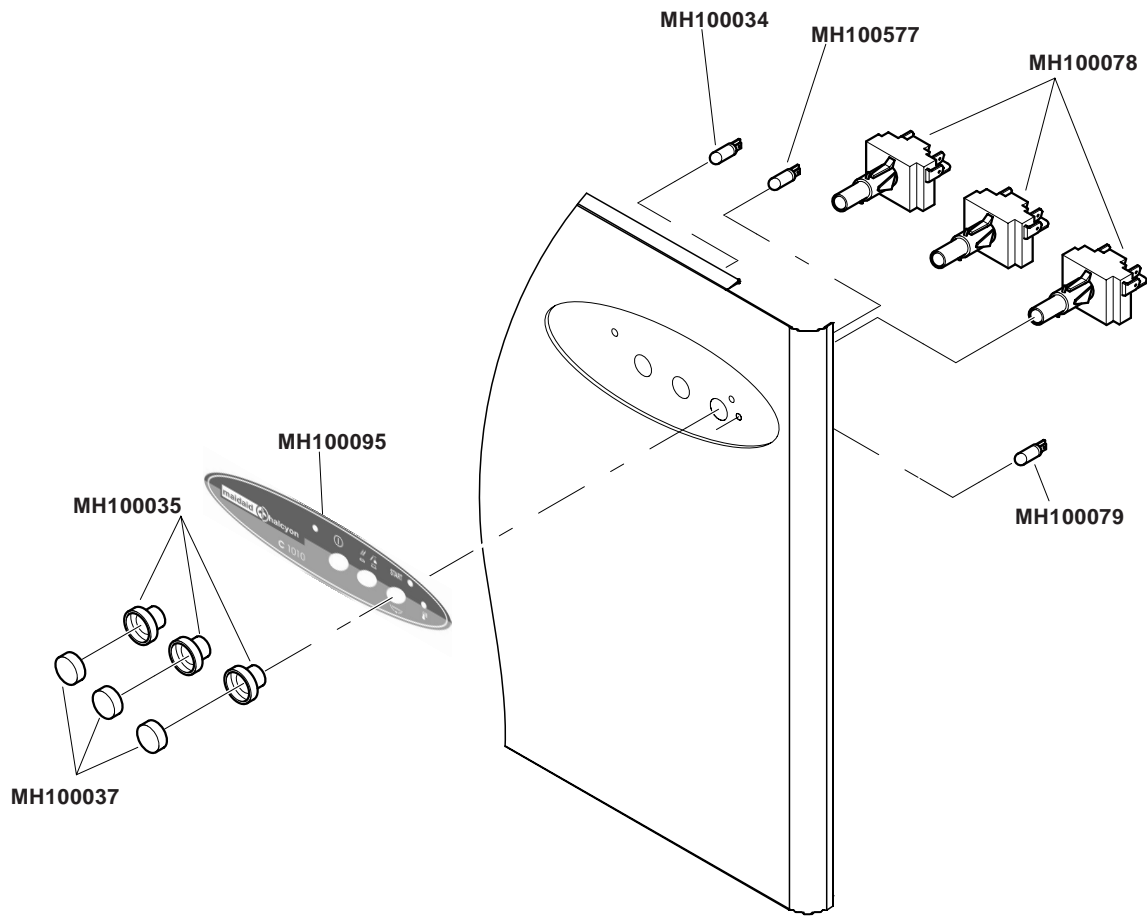

Drain pump hoses

Sump to drain pump MH102140

From drain pump to waste MH101893

(*) **Optional**

C1010 WASH ARMS
 SERIAL NUMBERS 928445 TO 928454
 EARLY MODELS WILL HAVE WASH ARMS
 AS FITTED TO D1000

C1010 WASH ARMS
 SERIAL NUMBERS 928426 TO 928463
 EARLY MODELS WILL HAVE WASH ARMS
 AS FITTED TO D1000