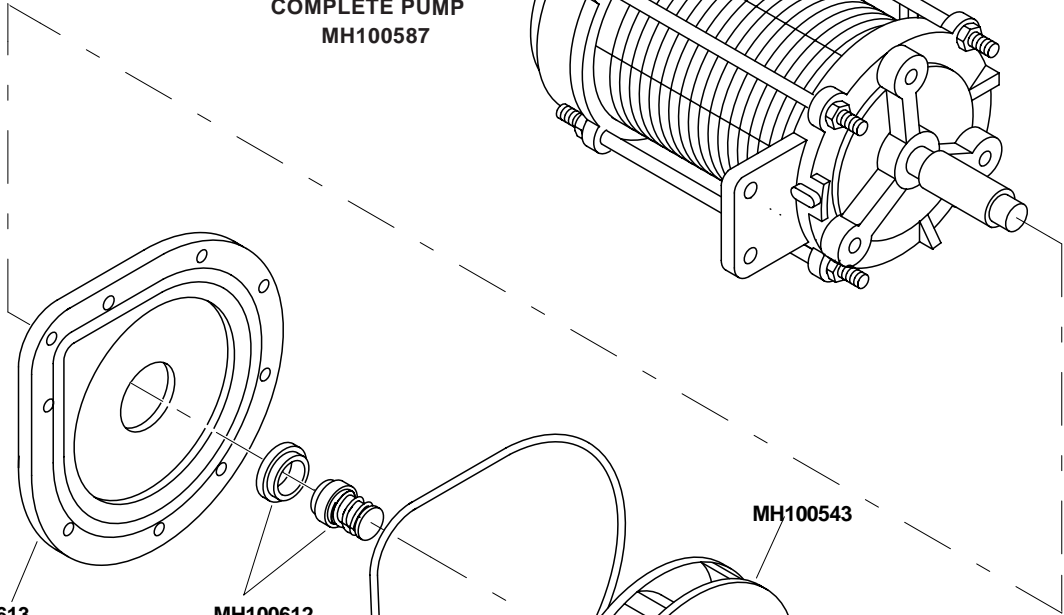

Drain pump hoses

Sump to drain pump MH102140

From drain pump to waste MH101893

(*) **Optional**

C1010 WASH ARMS
 SERIAL NUMBERS 928445 TO 928454
 EARLY MODELS WILL HAVE WASH ARMS
 AS FITTED TO D1000

C1010 WASH ARMS
 SERIAL NUMBERS 928426 TO 928463
 EARLY MODELS WILL HAVE WASH ARMS
 AS FITTED TO D1000

Q910113

COMPLETE PUMP
MH100587

MH100613

MH100612

MH100542

MH100543

MH100610

COMPLETE PUMP
MH100587