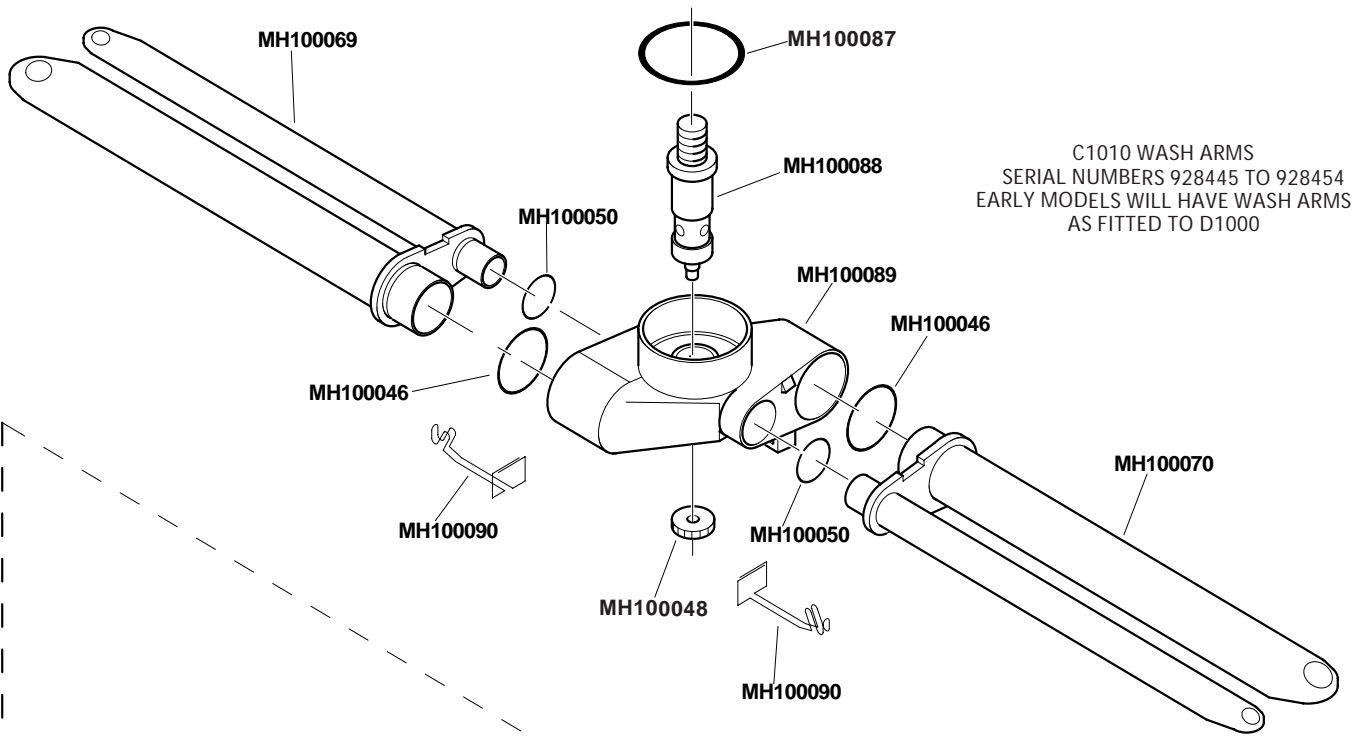

Drain pump hoses

Sump to drain pump MH102140

From drain pump to waste MH101893

(*) **Optional**

C1010 WASH ARMS
 SERIAL NUMBERS 928445 TO 928454
 EARLY MODELS WILL HAVE WASH ARMS
 AS FITTED TO D1000

C1010 WASH ARMS
 SERIAL NUMBERS 928426 TO 928463
 EARLY MODELS WILL HAVE WASH ARMS
 AS FITTED TO D1000

Q910113

COMPLETE PUMP
MH100587

MH100613

MH100612

MH100542

MH100543

MH100610

COMPLETE PUMP
MH100587