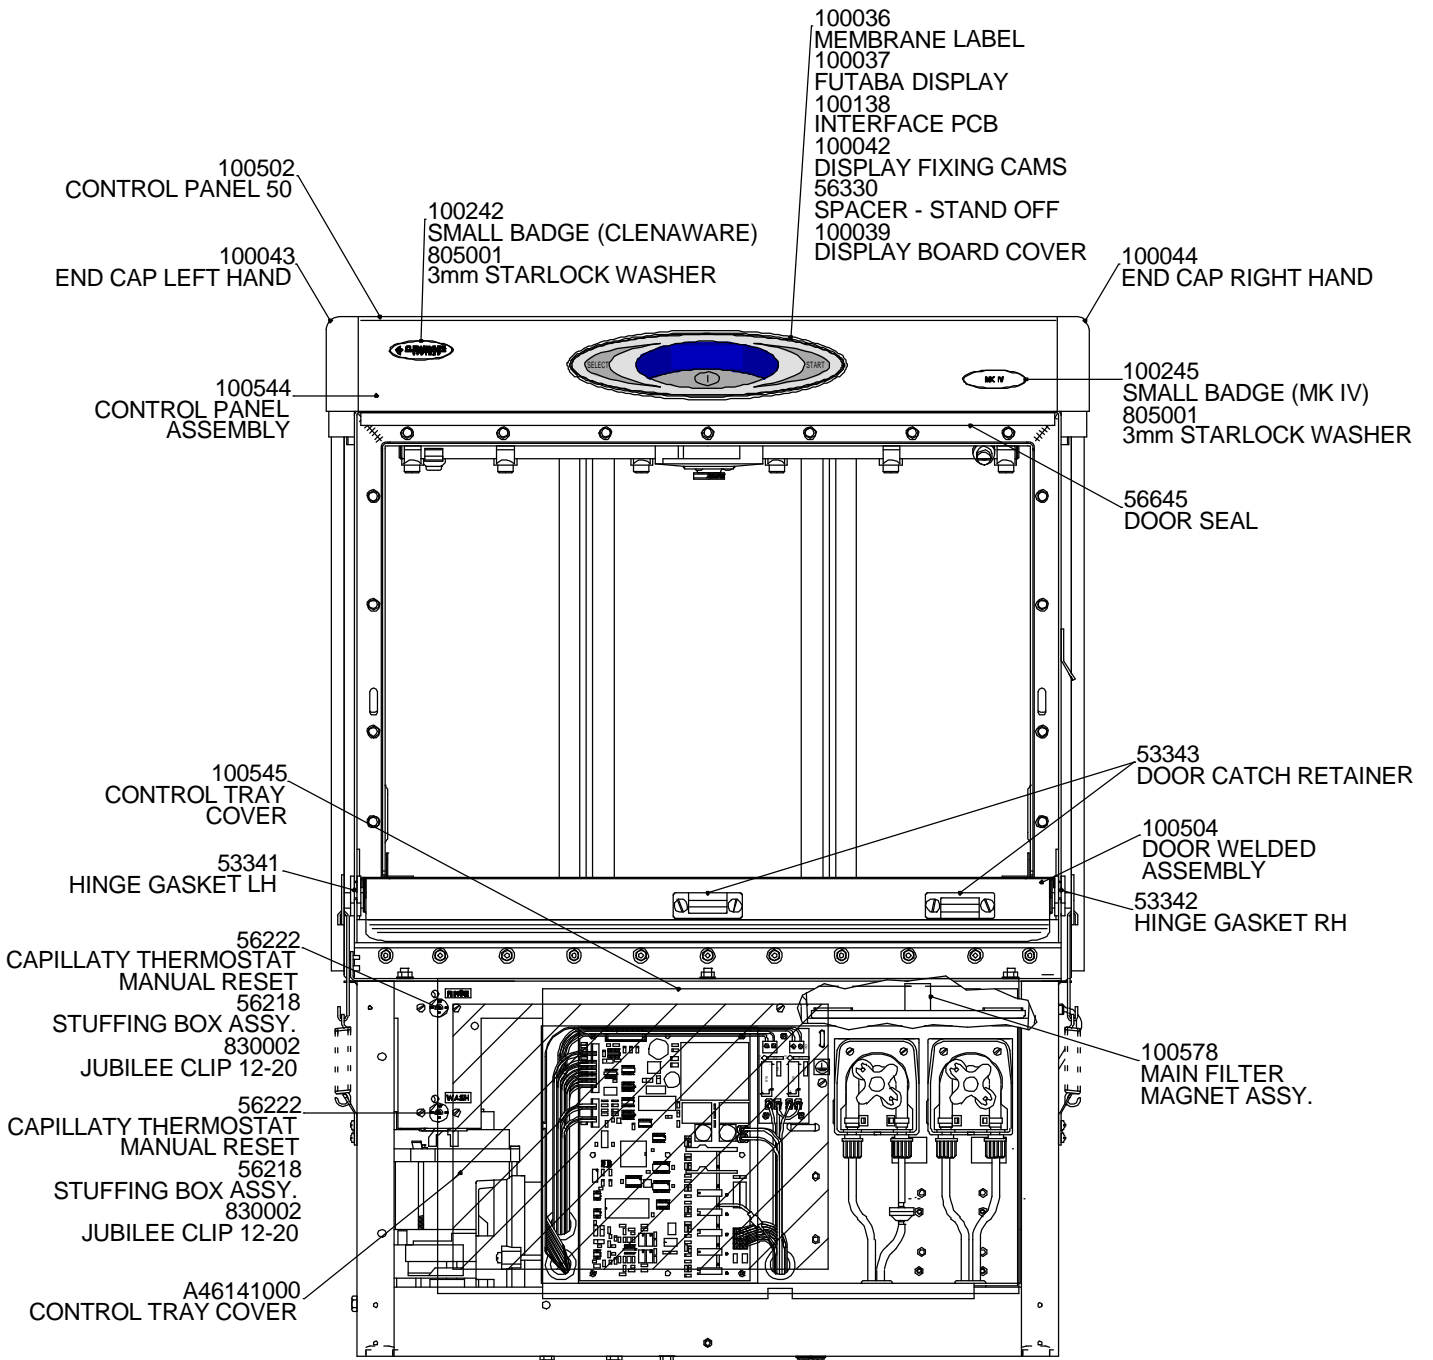

TD 50 Mk4  
SPARES MANUAL (100600-A)

PART No. 1008

SERIAL No's 602000 TO 60\*\*\*\*

# TD 50 Mk4 SPARES MANUAL (100600-A)

# CONTROL TRAY SPARES

# FRONT VIEW

SHOWING PART VIEW  
OF SECTION A

SHOWING PART VIEW  
OF SECTION B