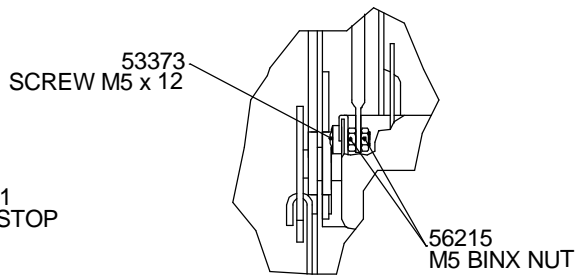

TD 50 Mk4  
SPARES MANUAL (100600-A)

PART No. 1008

SERIAL No's 602000 TO 60\*\*\*\*

# TD 50 Mk4 SPARES MANUAL (100600-A)

# CONTROL TRAY SPARES

# FRONT VIEW

SHOWING PART VIEW  
OF SECTION A

SHOWING PART VIEW  
OF SECTION B