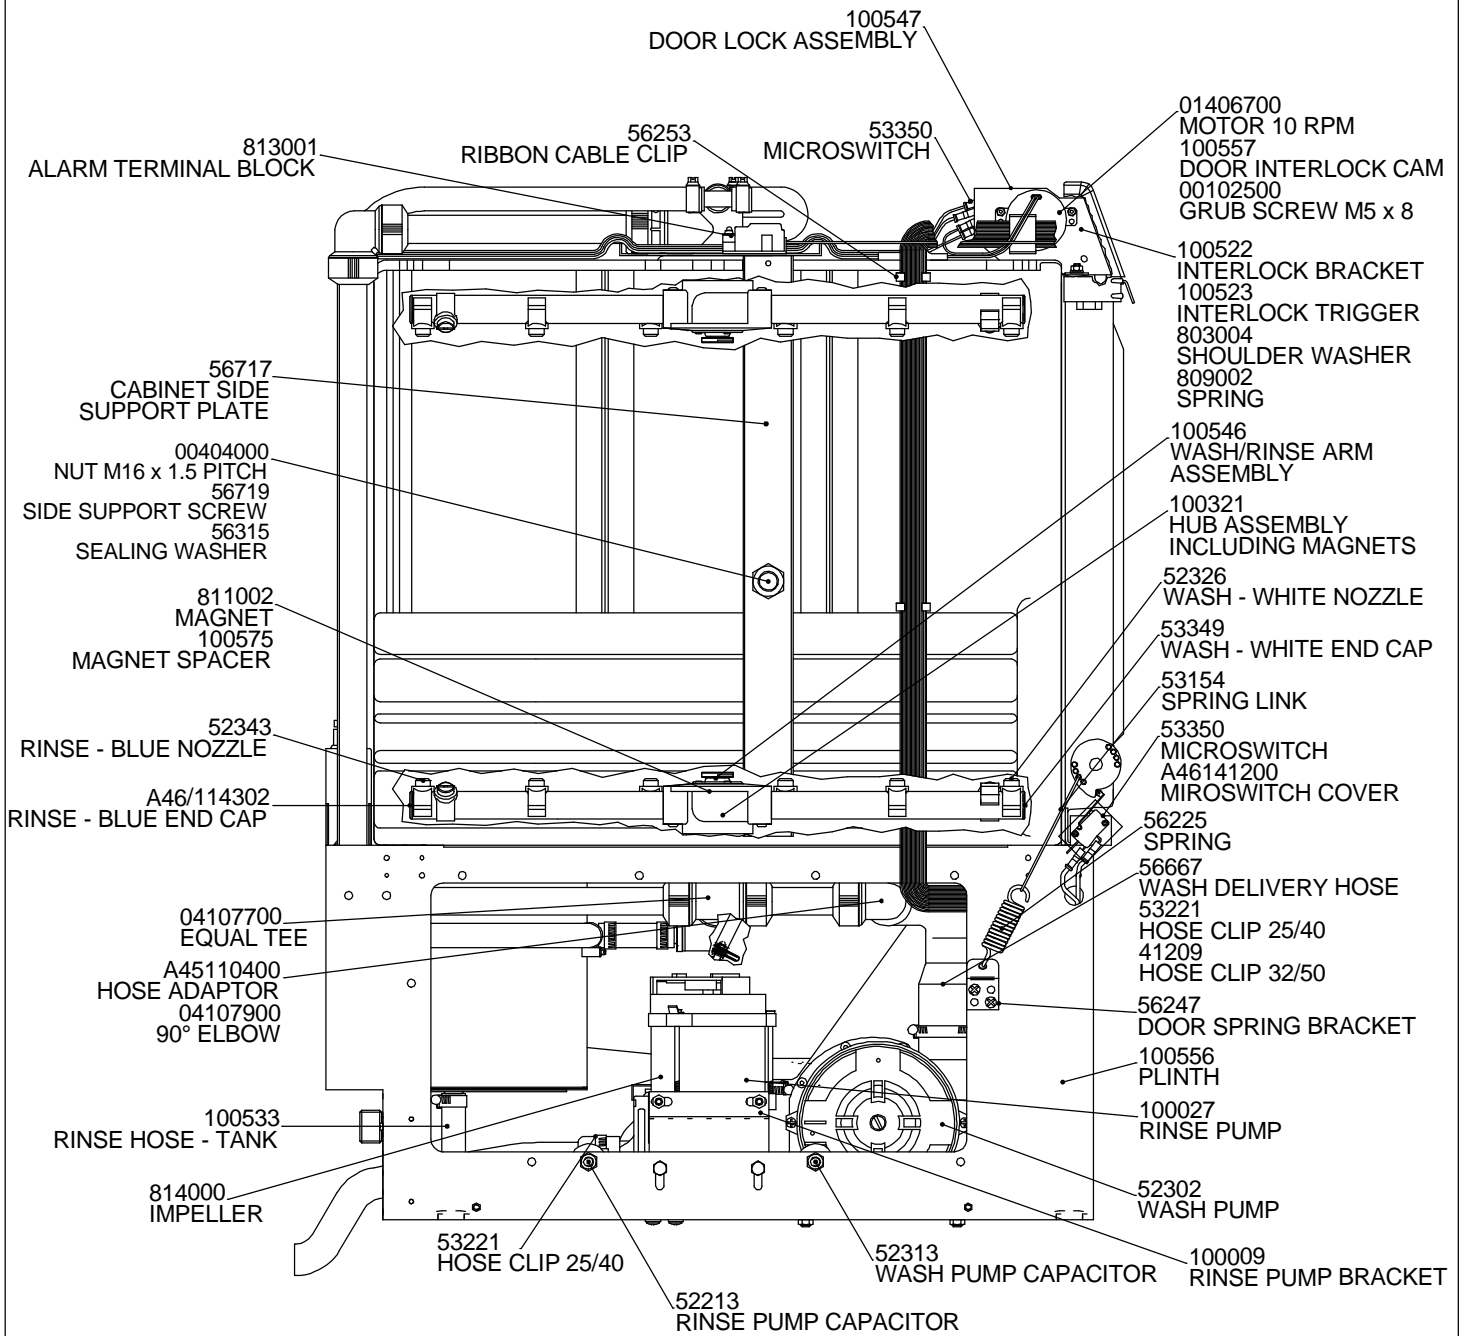

TD 50 Mk4  
SPARES MANUAL (100600-A)

PART No. 1008

SERIAL No's 602000 TO 60\*\*\*\*

# FRONT VIEW

SHOWING PART VIEW  
OF SECTION A

SHOWING PART VIEW  
OF SECTION B

# LEFT HAND SIDE VIEW