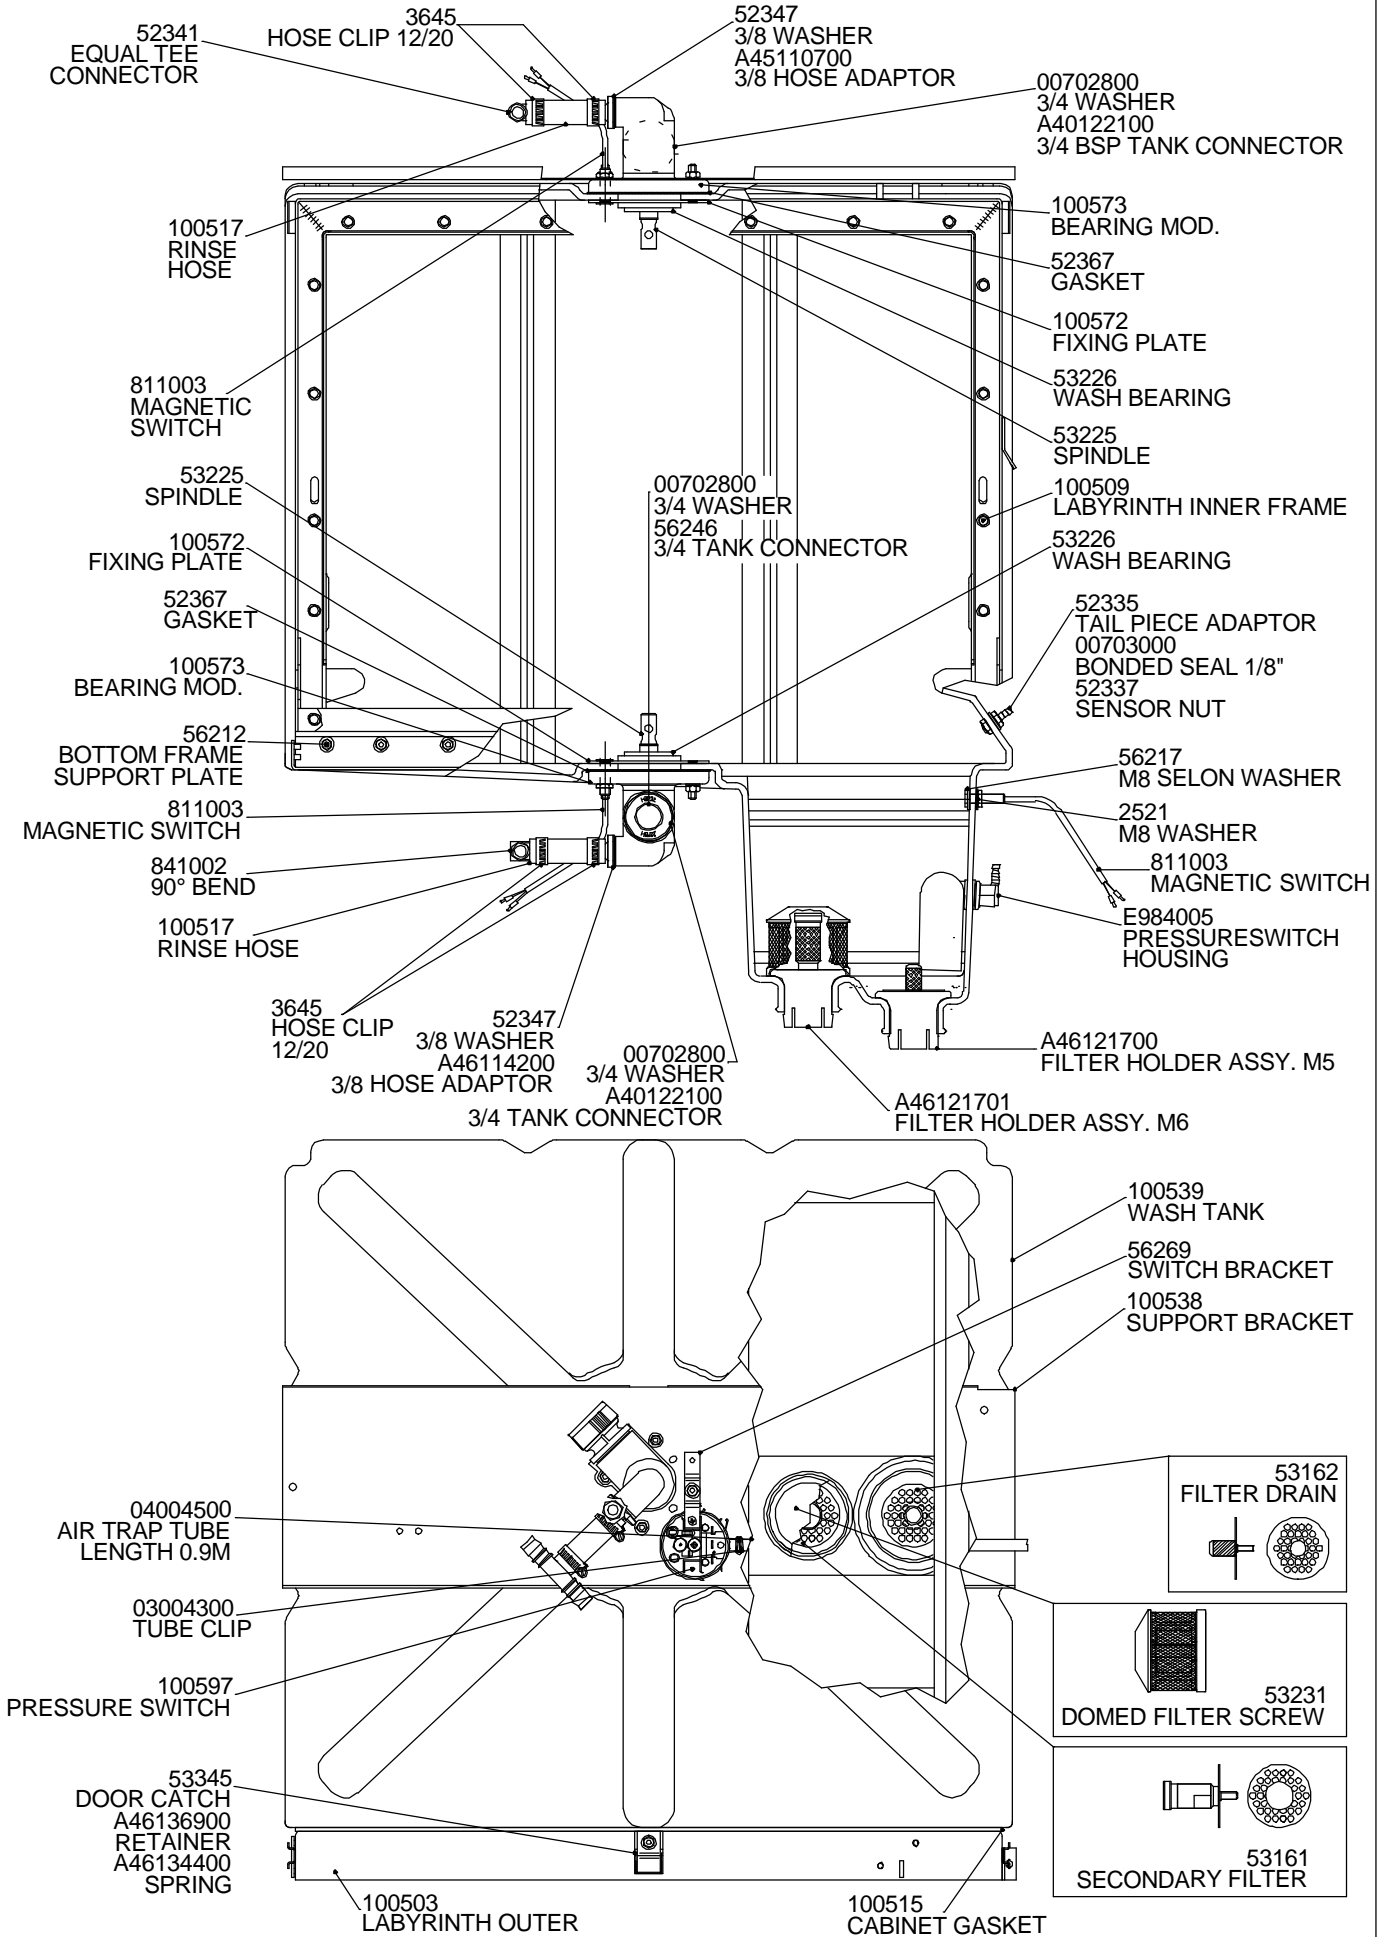

TD 50 Mk4  
SPARES MANUAL (100600-A)

PART No. 1008

SERIAL No's 602000 TO 60\*\*\*\*

# TD 50 Mk4 SPARES MANUAL (100600-A)

# CONTROL TRAY SPARES

# FRONT VIEW

SHOWING PART VIEW  
OF SECTION A

SHOWING PART VIEW  
OF SECTION B