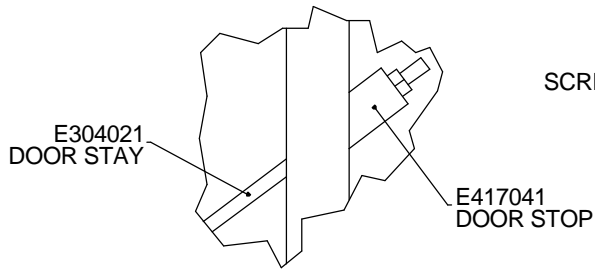

FRONT VIEW

SHOWING PART VIEW
OF SECTION A