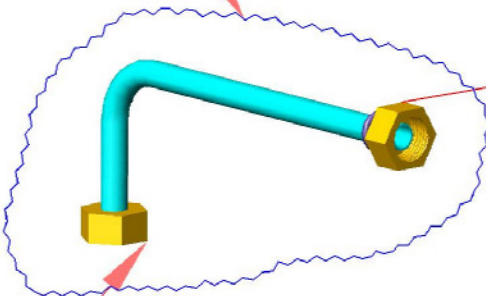

002.50.00022
Inox Rinse Pipe