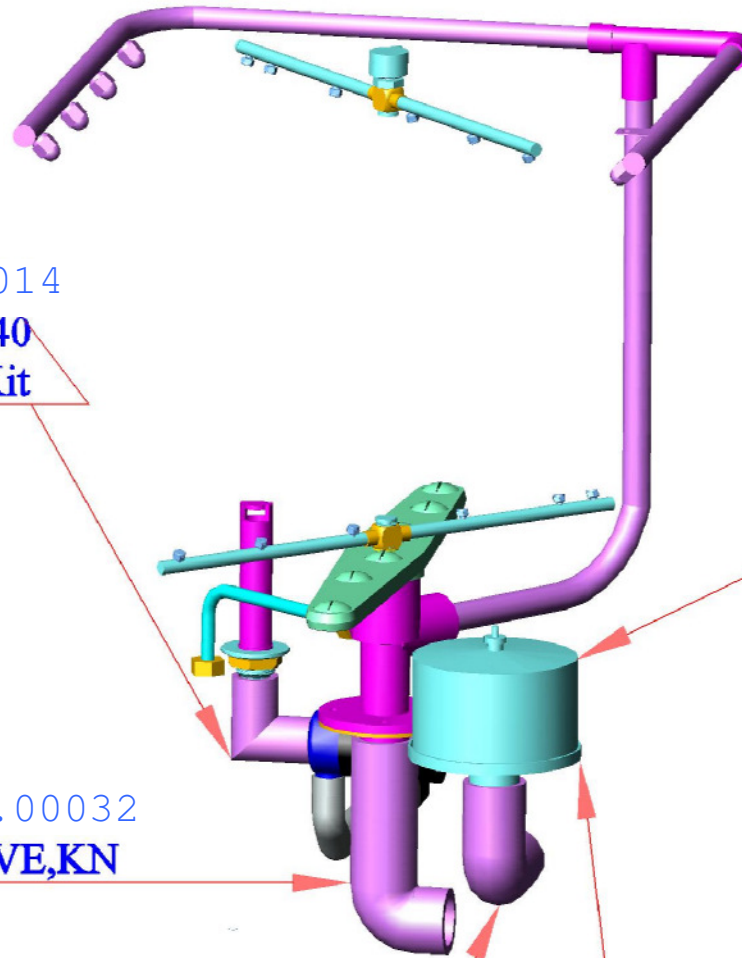

Note: Extra, with the Draining Pump Kit

002.50.00032

Wash Pump Hose Outlet VE,KN

002.00.00127

Water Pump's Inlet Pipe

001.70.00000

**Filter in the Tank for
the Pump VE,KN**

002.00.00081