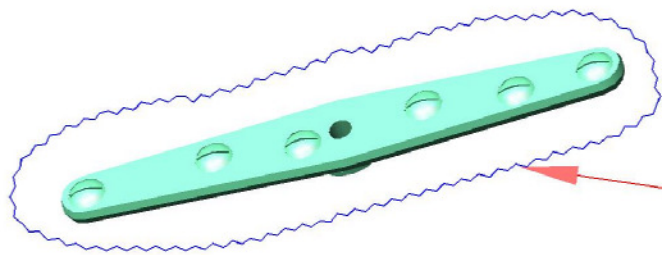

002.50.00006
Washing Arm Down. VE,KN