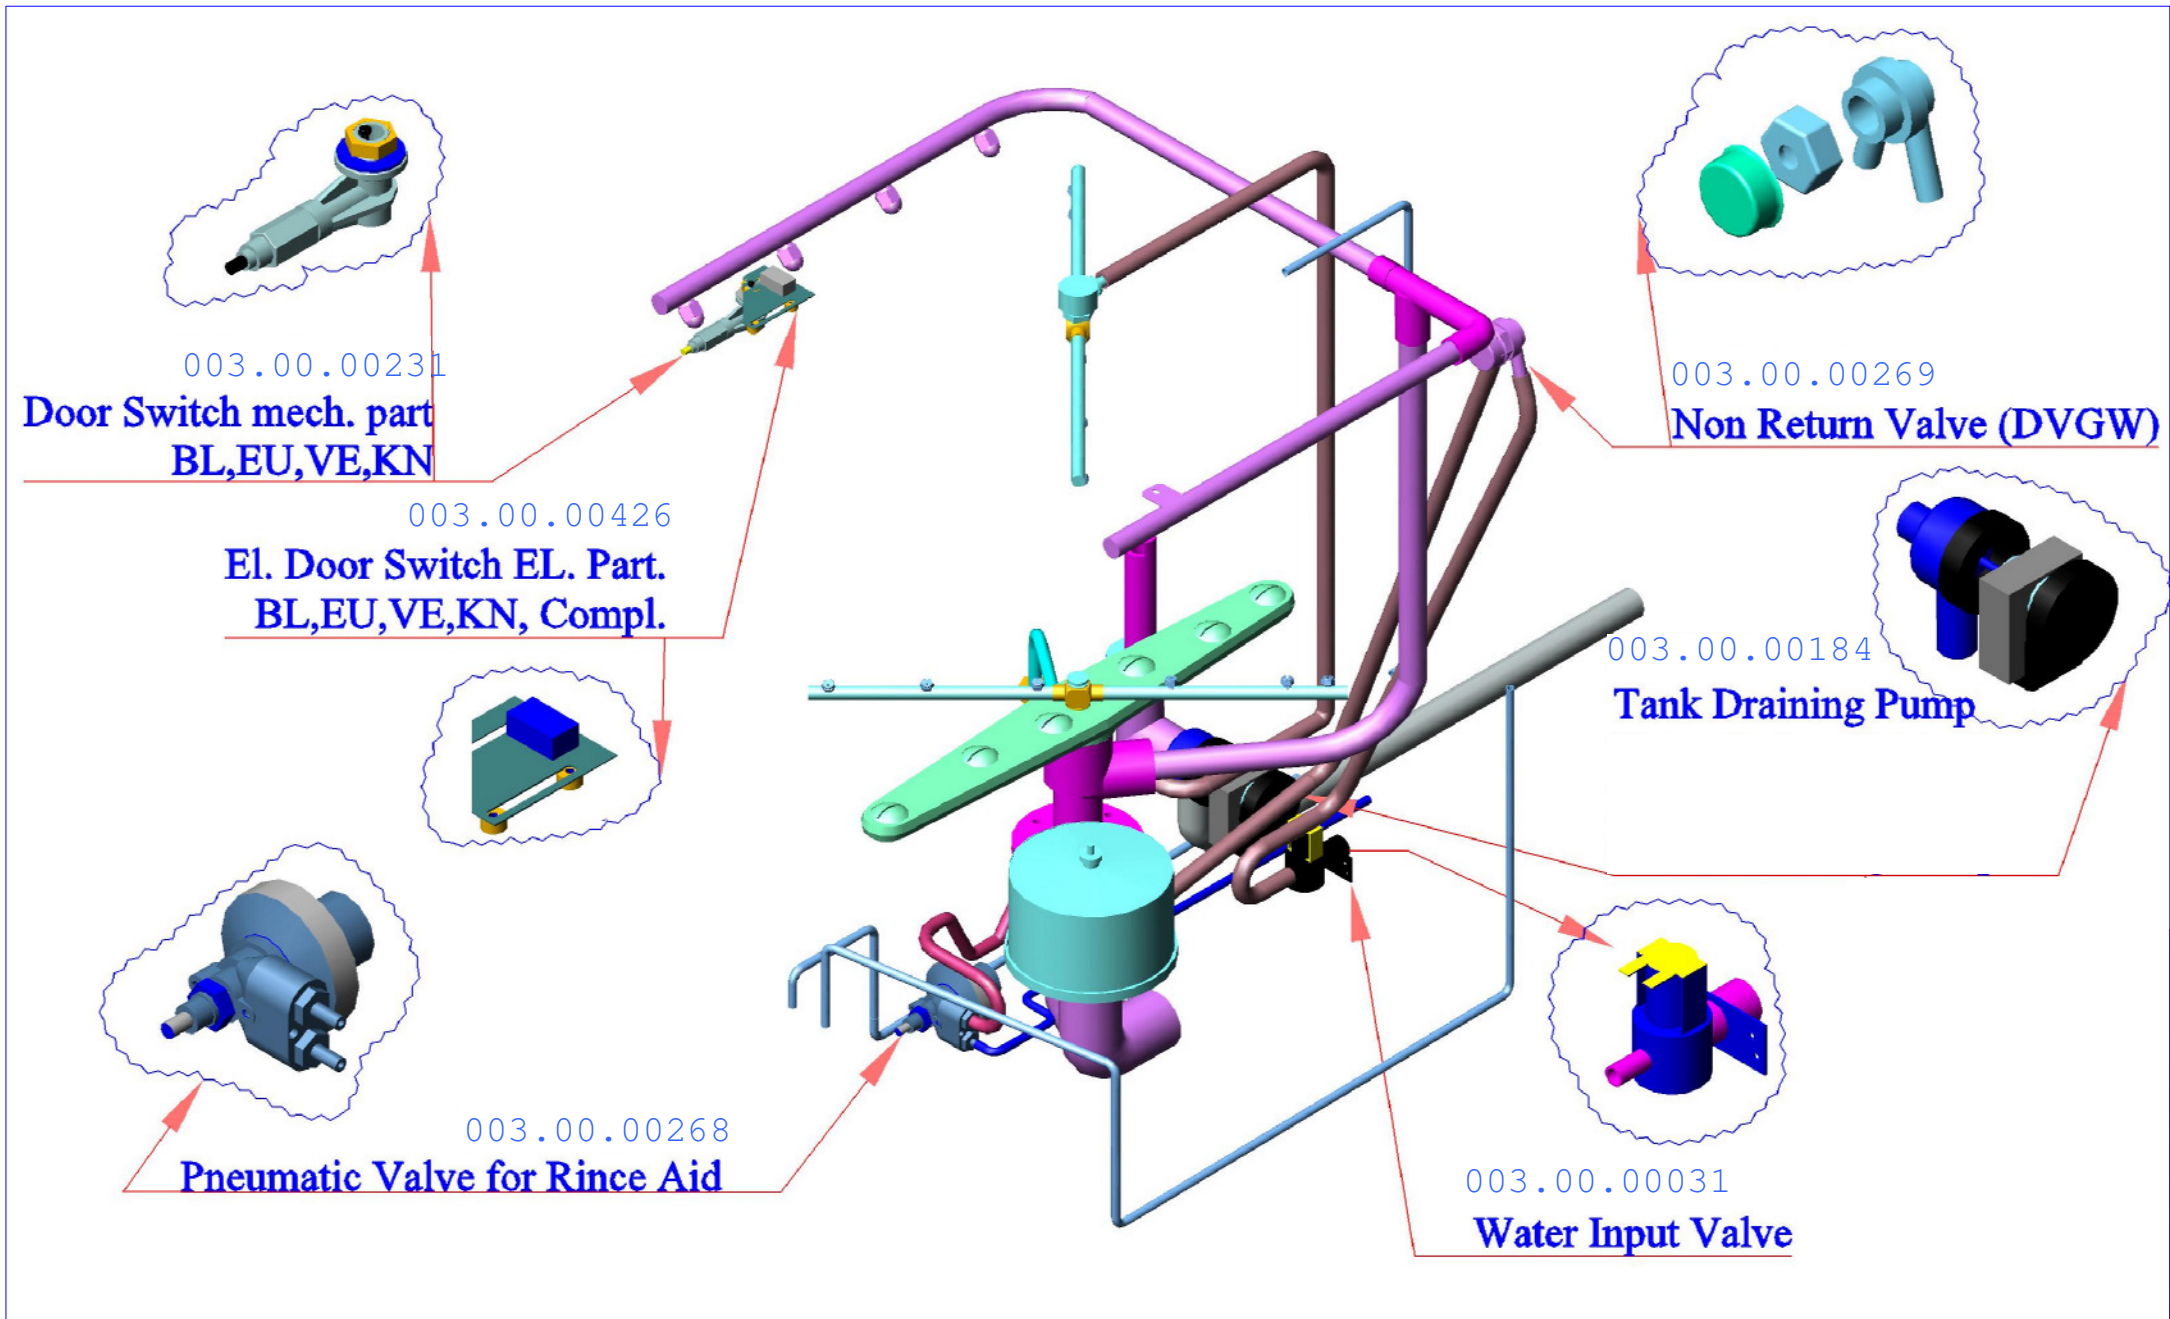

El. Boiler
see Page 13

003.00.00350
Pump 0,75HP
50Hz 230V IP44

001.00.00016
Small black foot
for BL,EU,VE,KN

001.00.00186 **Control Box Inox**
See El. Parts on Page 14

002.50.00014

Draining Pump's Inlet Pipe VE840

Note: Extra, with the Draining Pump Kit

002.50.00032

Wash Pump Hose Outlet VE,KN

002.00.00127

Water Pump's Inlet Pipe

001.70.00000

**Filter in the Tank for
the Pump VE,KN**

002.00.00081