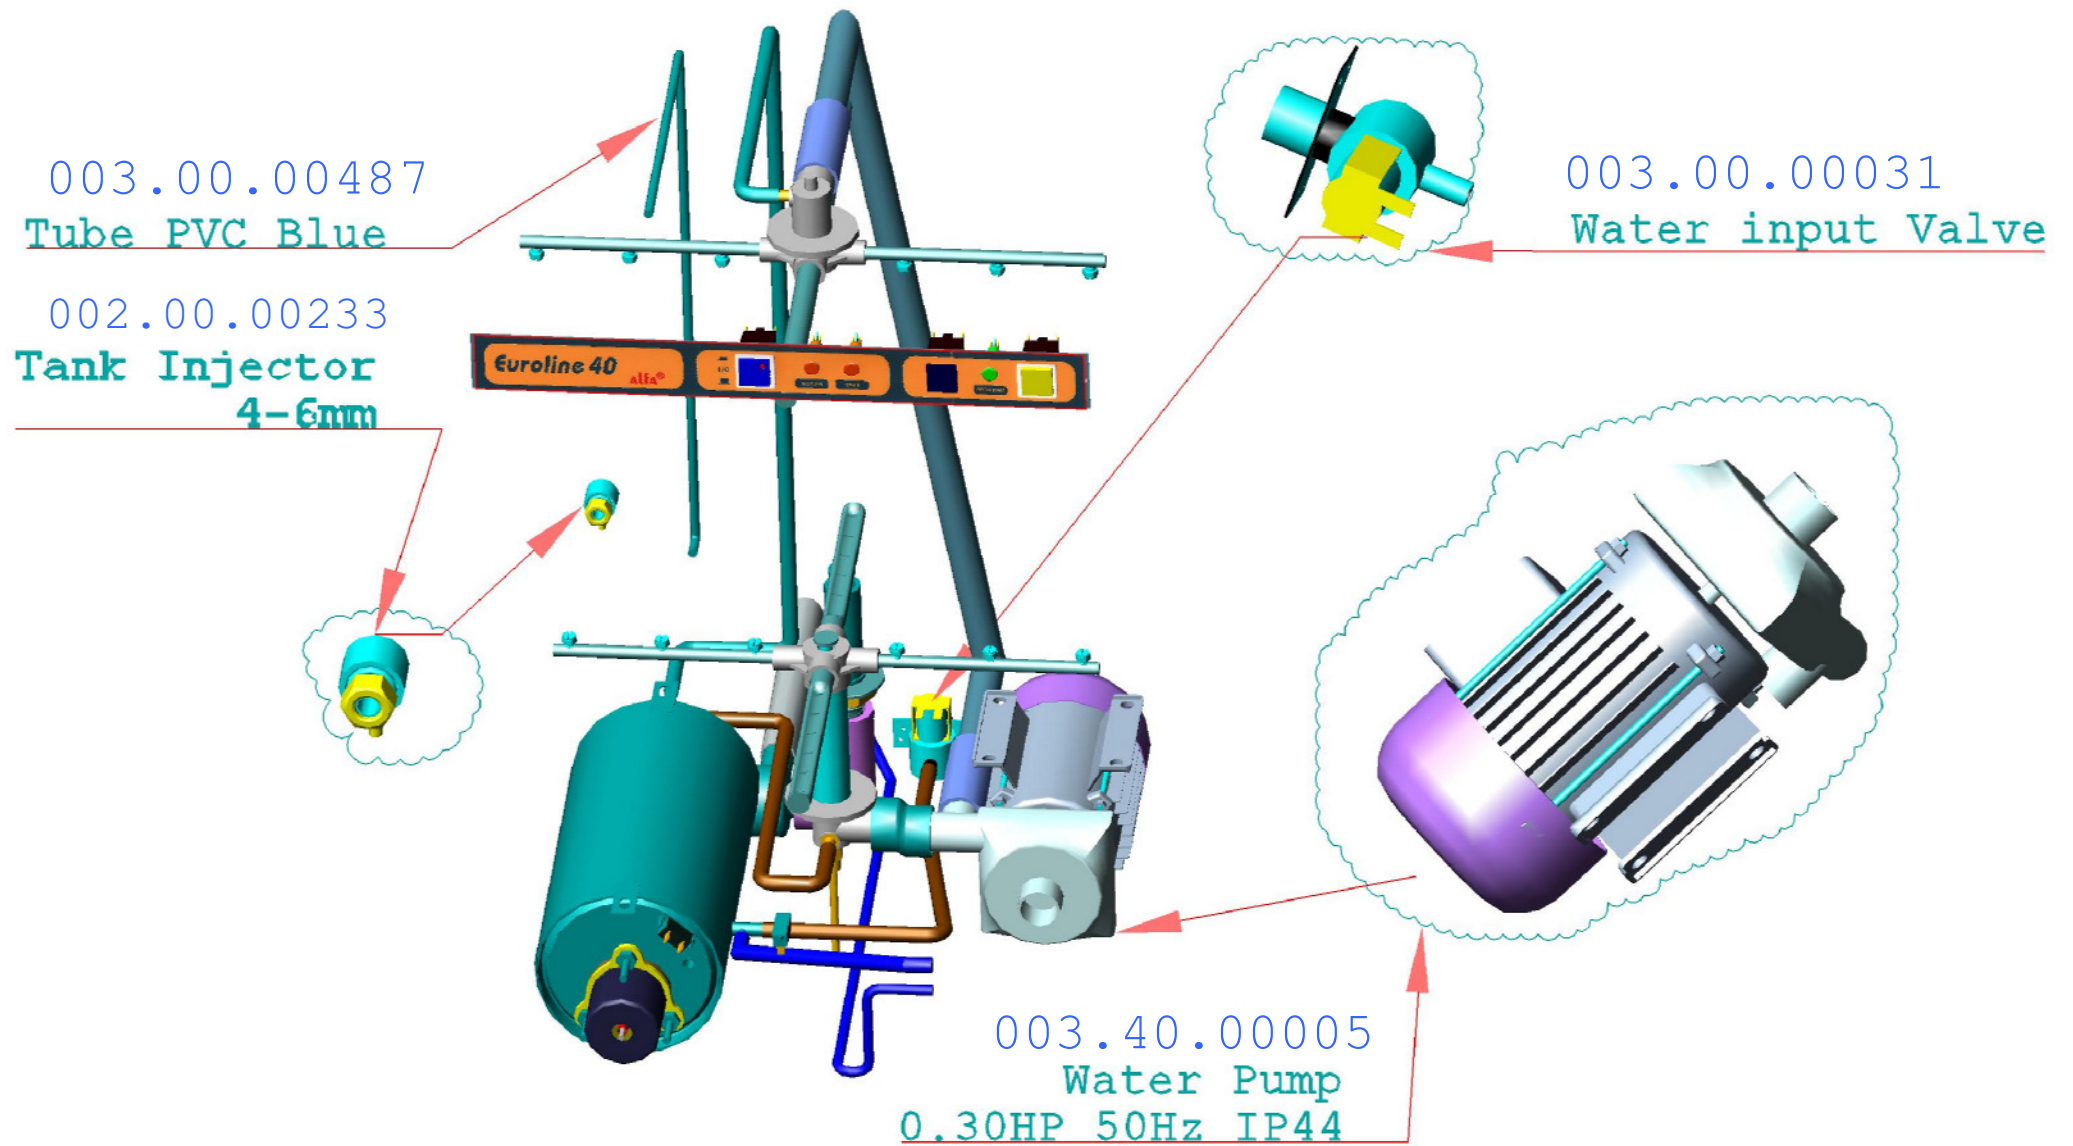

002.40.00020  
Pres. Pipe 3/8"  
Boiler to Lower  
Rinse Base

002.40.00022  
Pres. Pipe 1/4"  
Rinse Valve  
to Boiler

002.40.00018  
Pres. Pipe 3/8"  
Water inlet Valve  
to Boiler

001.30.00030  
Inox Tank Filter

003.00.00231  
Door Switch  
Mech. Part

001.00.00051  
Door Snap Set

003.00.00474  
Peristaltic Pump  
Set for the  
Detergent

003.00.00168  
Tank Thermofuse 90C

002.00.00178  
Pump's outlet  
Pipe (Z)

002.40.00024  
Draining's Pump  
inlet Pipe