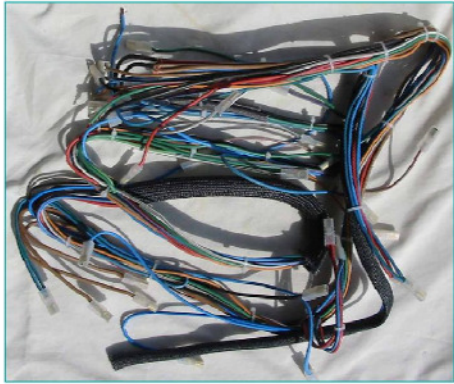

003.00.00260
Boiler Element
Fiting Base