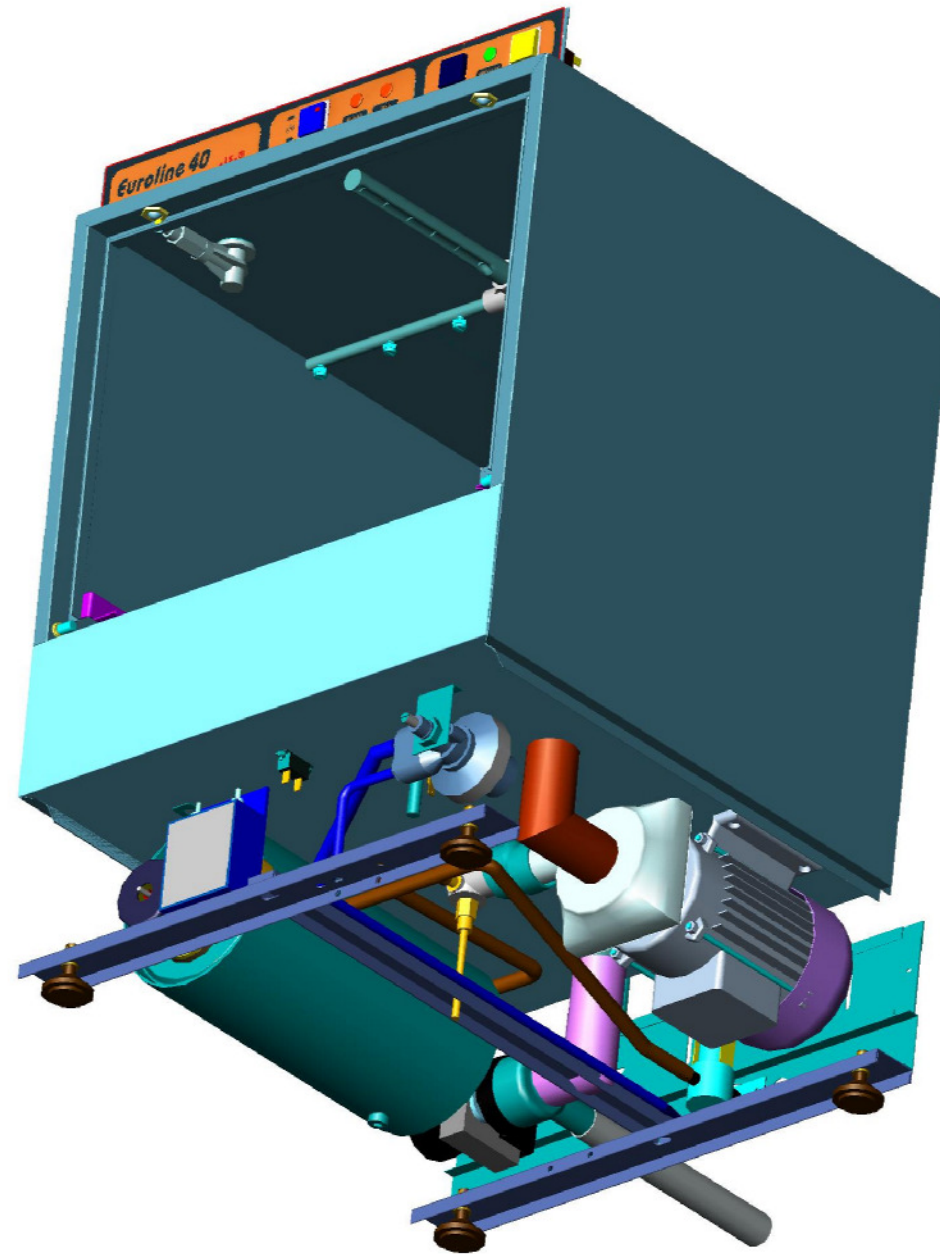

003.00.00392  
Power Jack  
3 Contacts

003.00.00426

El.Part Door Switch

003.00.00306  
Microrelay

003.00.00213  
Thermostats  
0-90 C

001.40.00004  
Inox Upper Body

003.00.00448  
Timer 120 sec  
50 Hz

002.40.00021  
Pres. Pipe 3/8"  
Boiler to Upper  
Rinse System

002.40.00020  
Pres. Pipe 3/8"  
Boiler to Lower  
Rinse Base

002.40.00022  
Pres. Pipe 1/4"  
Rinse Valve  
to Boiler

002.40.00018  
Pres. Pipe 3/8"  
Water inlet Valve  
to Boiler

001.30.00030  
Inox Tank Filter