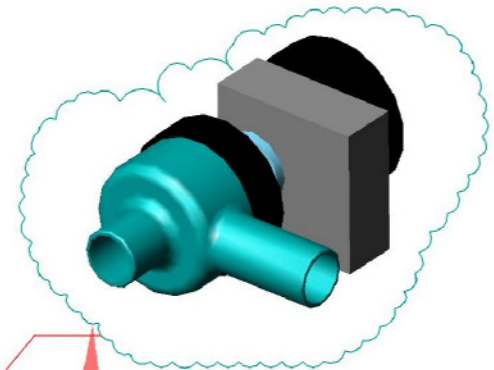

002.40.00020  
Pres. Pipe 3/8"  
Boiler to Lower  
Rinse Base

002.40.00022  
Pres. Pipe 1/4"  
Rinse Valve  
to Boiler

002.40.00018  
Pres. Pipe 3/8"  
Water inlet Valve  
to Boiler

001.30.00030  
Inox Tank Filter

003.00.00231  
Door Switch  
Mech. Part

001.00.00051  
Door Snap Set

003.00.00474  
Peristaltic Pump  
Set for the  
Detergent

003.00.00168  
Tank Thermofuse 90C

002.00.00178  
Pump's outlet  
Pipe (Z)

002.40.00024  
Draining's Pump  
inlet Pipe