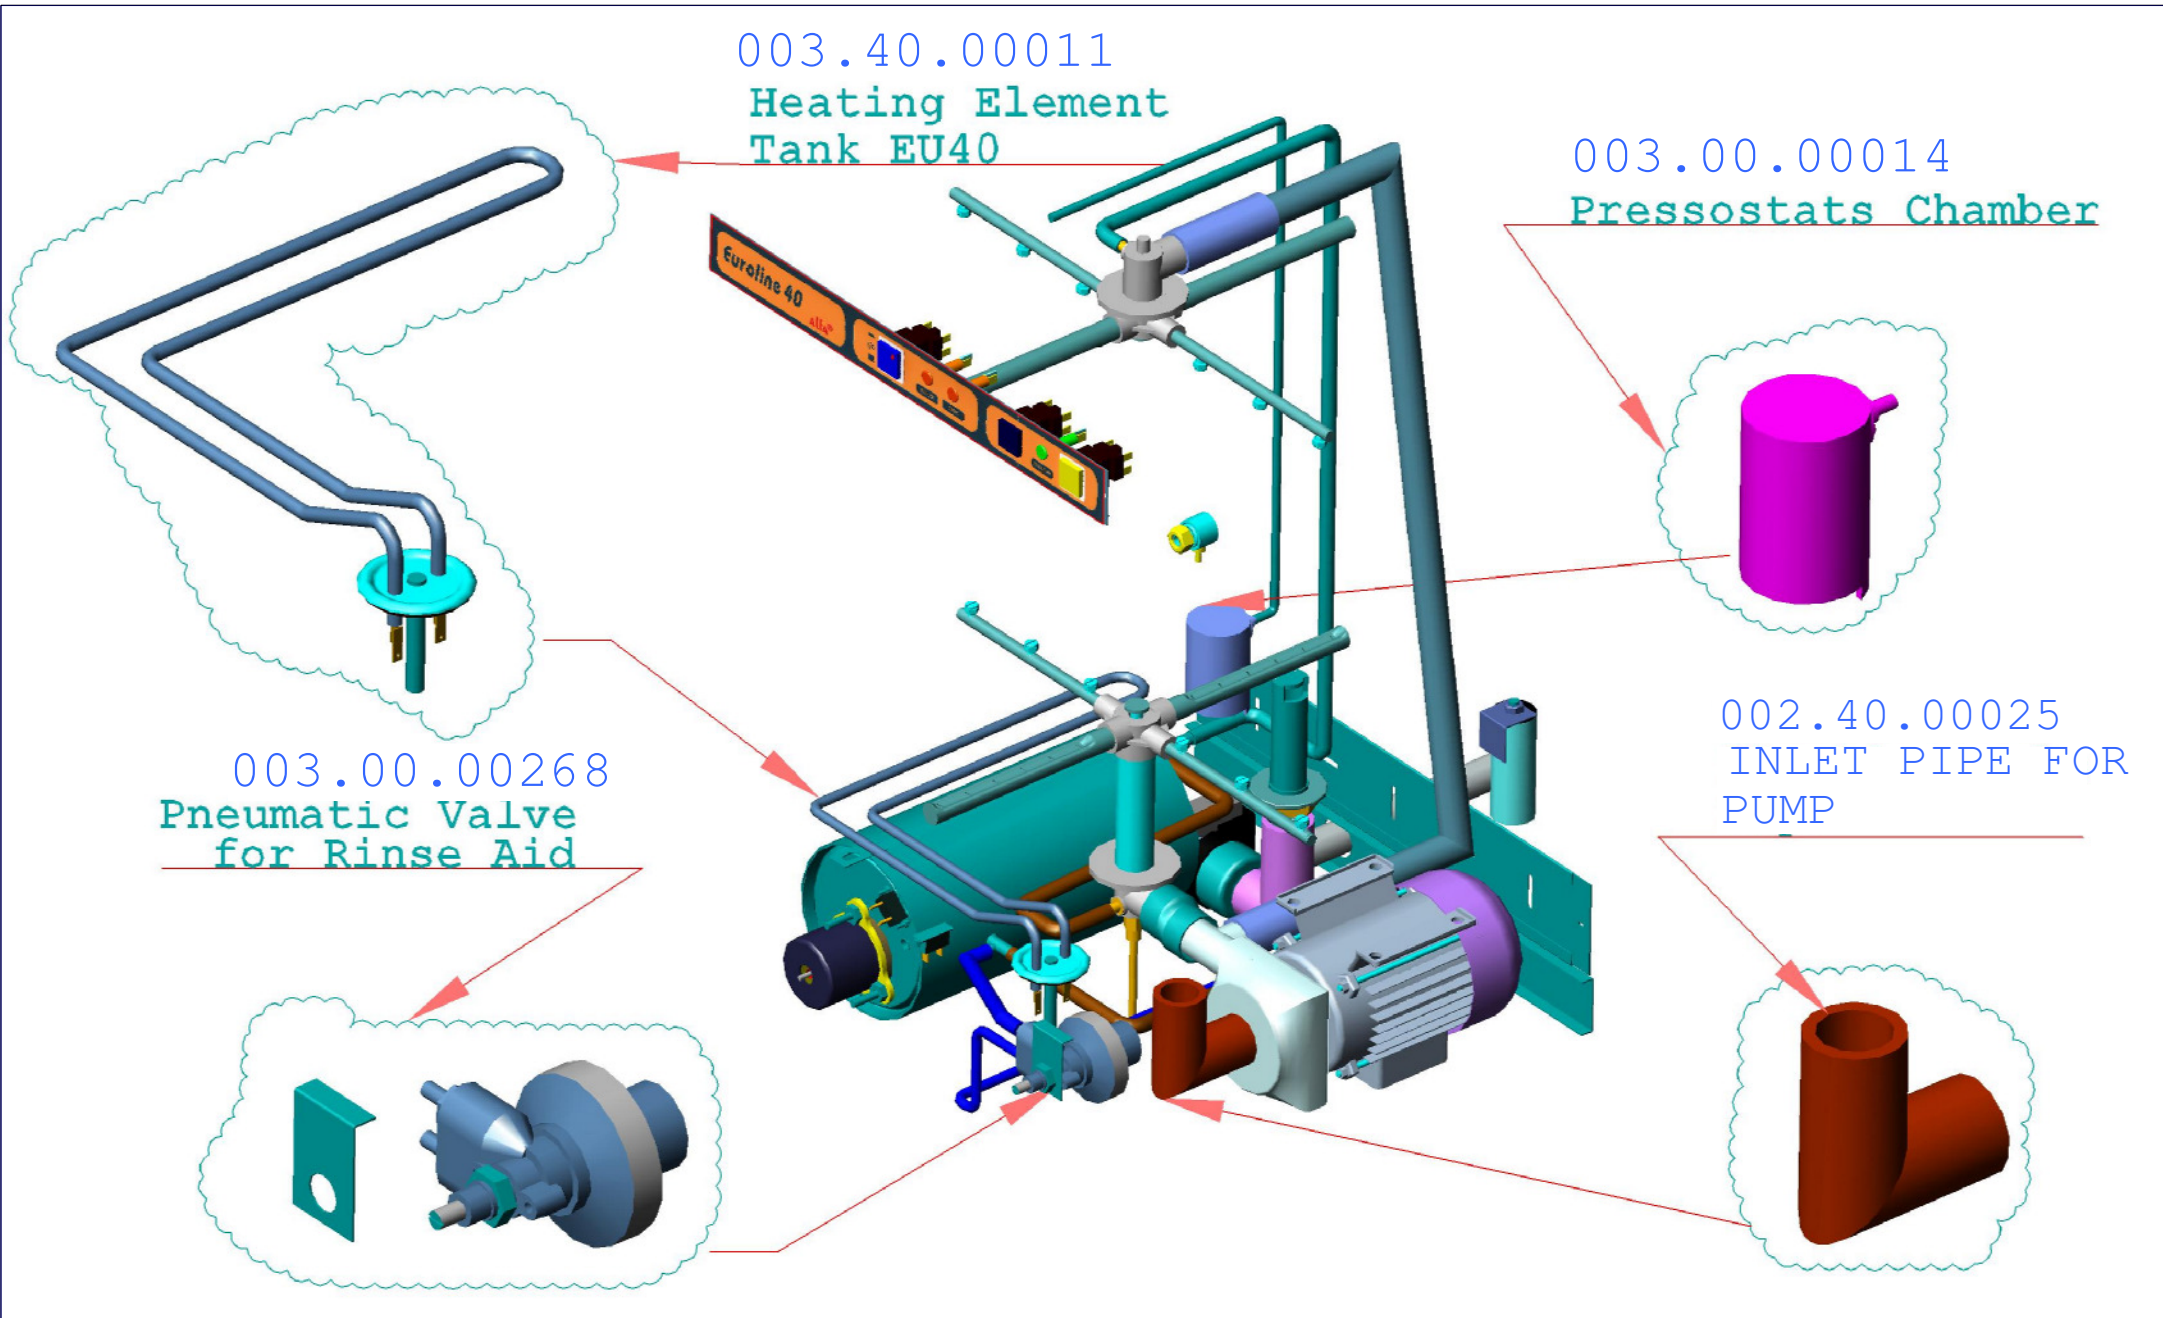

003.00.00231  
Door Switch  
Mech. Part

001.00.00051  
Door Snap Set

003.00.00474  
Peristaltic Pump  
Set for the  
Detergent

003.00.00168  
Tank Thermofuse 90C

002.00.00178  
Pump's outlet  
Pipe (Z)

002.40.00024  
Draining's Pump  
inlet Pipe