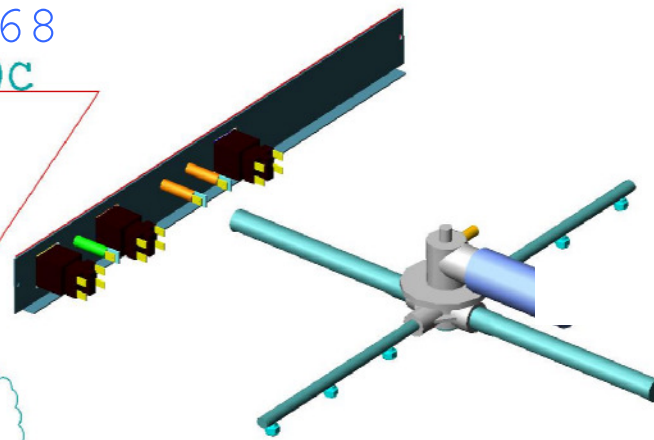

003.00.00231  
Door Switch  
Mech. Part

001.00.00051  
Door Snap Set

003.00.00474  
Peristaltic Pump  
Set for the  
Detergent

003.00.00168  
Tank Thermofuse 90C

002.00.00178  
Pump's outlet  
Pipe (Z)

002.40.00024  
Draining's Pump  
inlet Pipe