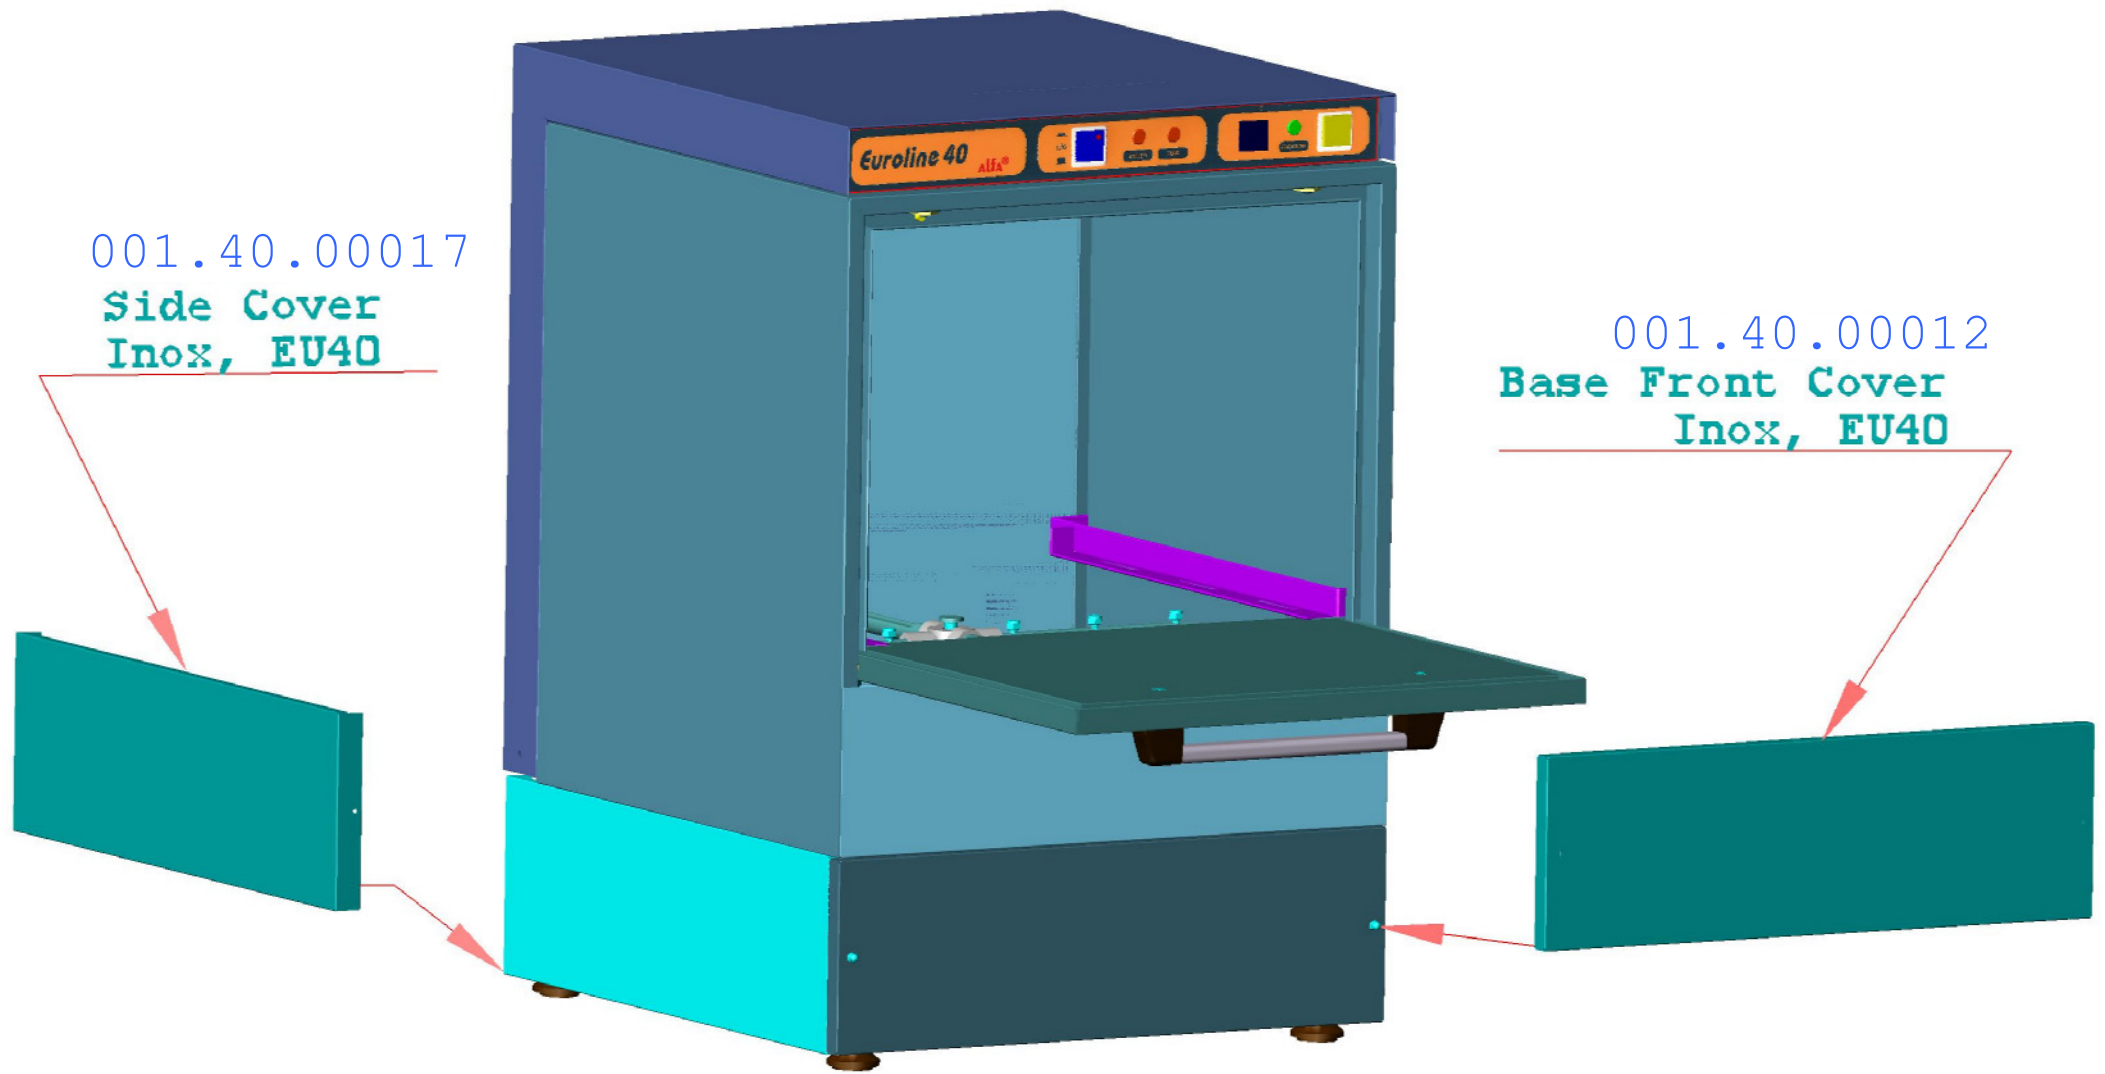

001.40.00017
Side Cover
Inox, EU40

001.40.00012
Base Front Cover
Inox, EU40