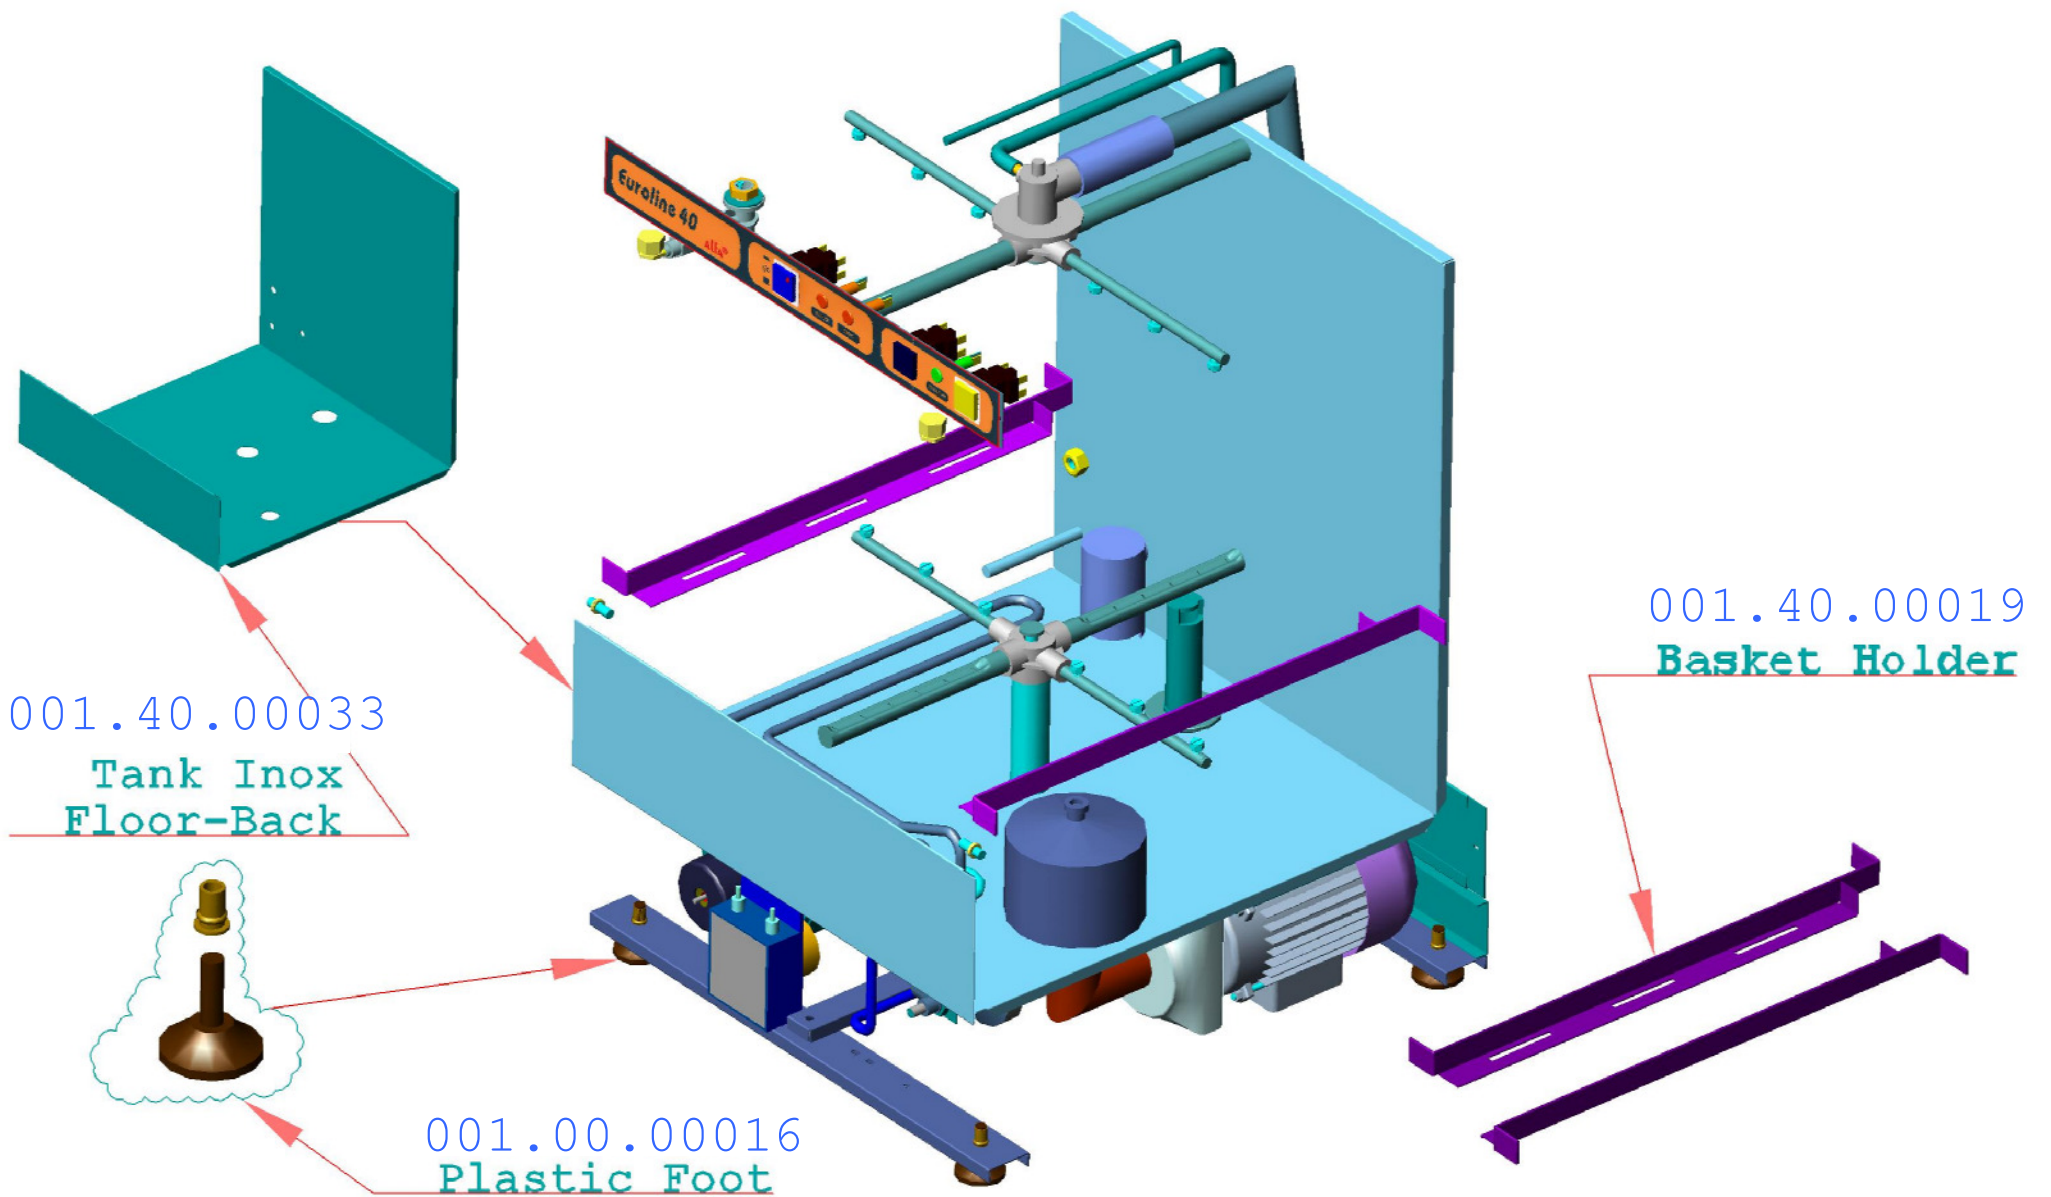

003.00.00474
Peristaltic Pump
Set for the
Detergent