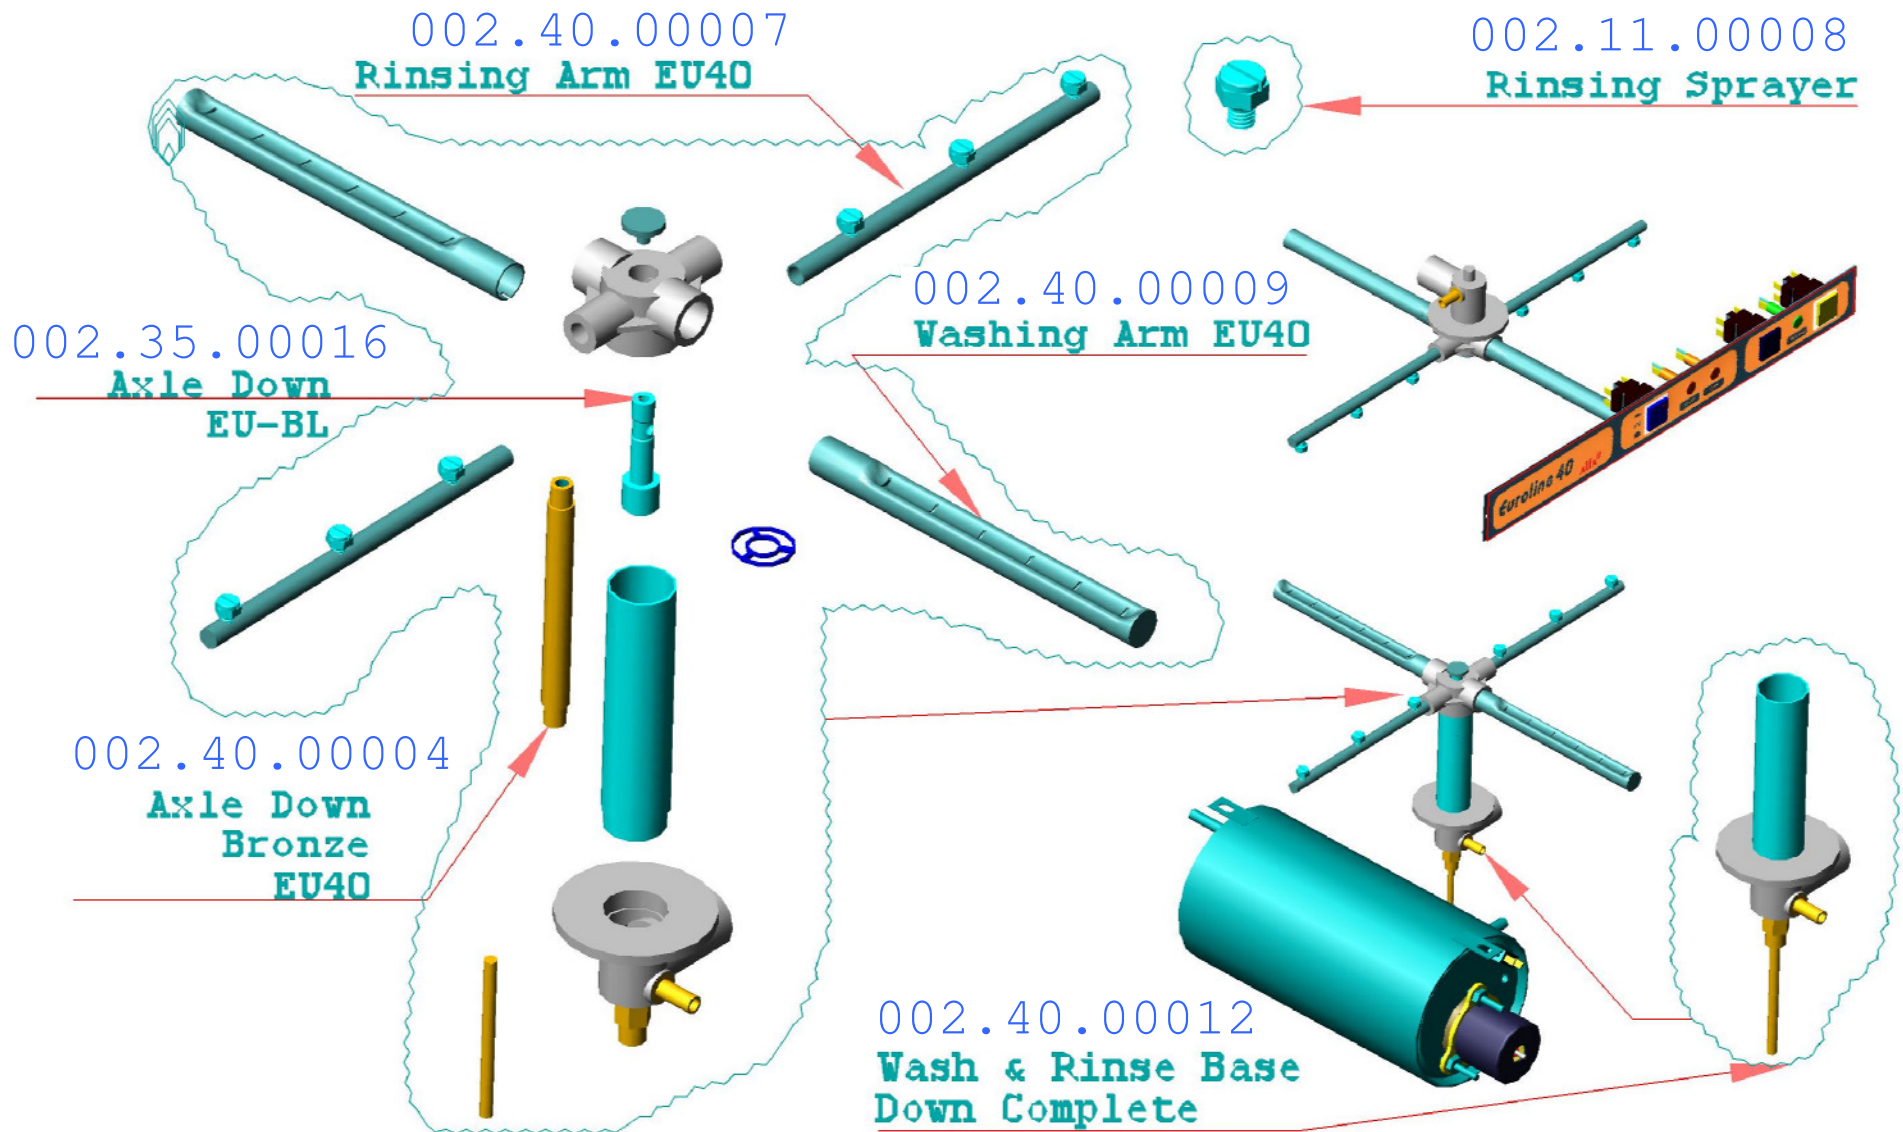

002.40.00020  
Pres. Pipe 3/8"  
Boiler to Lower  
Rinse Base

002.40.00022  
Pres. Pipe 1/4"  
Rinse Valve  
to Boiler

002.40.00018  
Pres. Pipe 3/8"  
Water inlet Valve  
to Boiler

001.30.00030  
Inox Tank Filter

003.00.00231  
Door Switch  
Mech. Part

001.00.00051  
Door Snap Set

003.00.00474  
Peristaltic Pump  
Set for the  
Detergent

003.00.00168  
Tank Thermofuse 90C

002.00.00178  
Pump's outlet  
Pipe (Z)

002.40.00024  
Draining's Pump  
inlet Pipe

003.00.00184  
Tank Draining Pump

003.40.00000  
Wiring for EU40

003.00.00180  
Thermofuse Boiler  
99C

003.00.00260  
Boiler Element  
Fiting Base

001.40.00026  
Boiler for EU40

003.00.00004  
Heater Element  
Cover