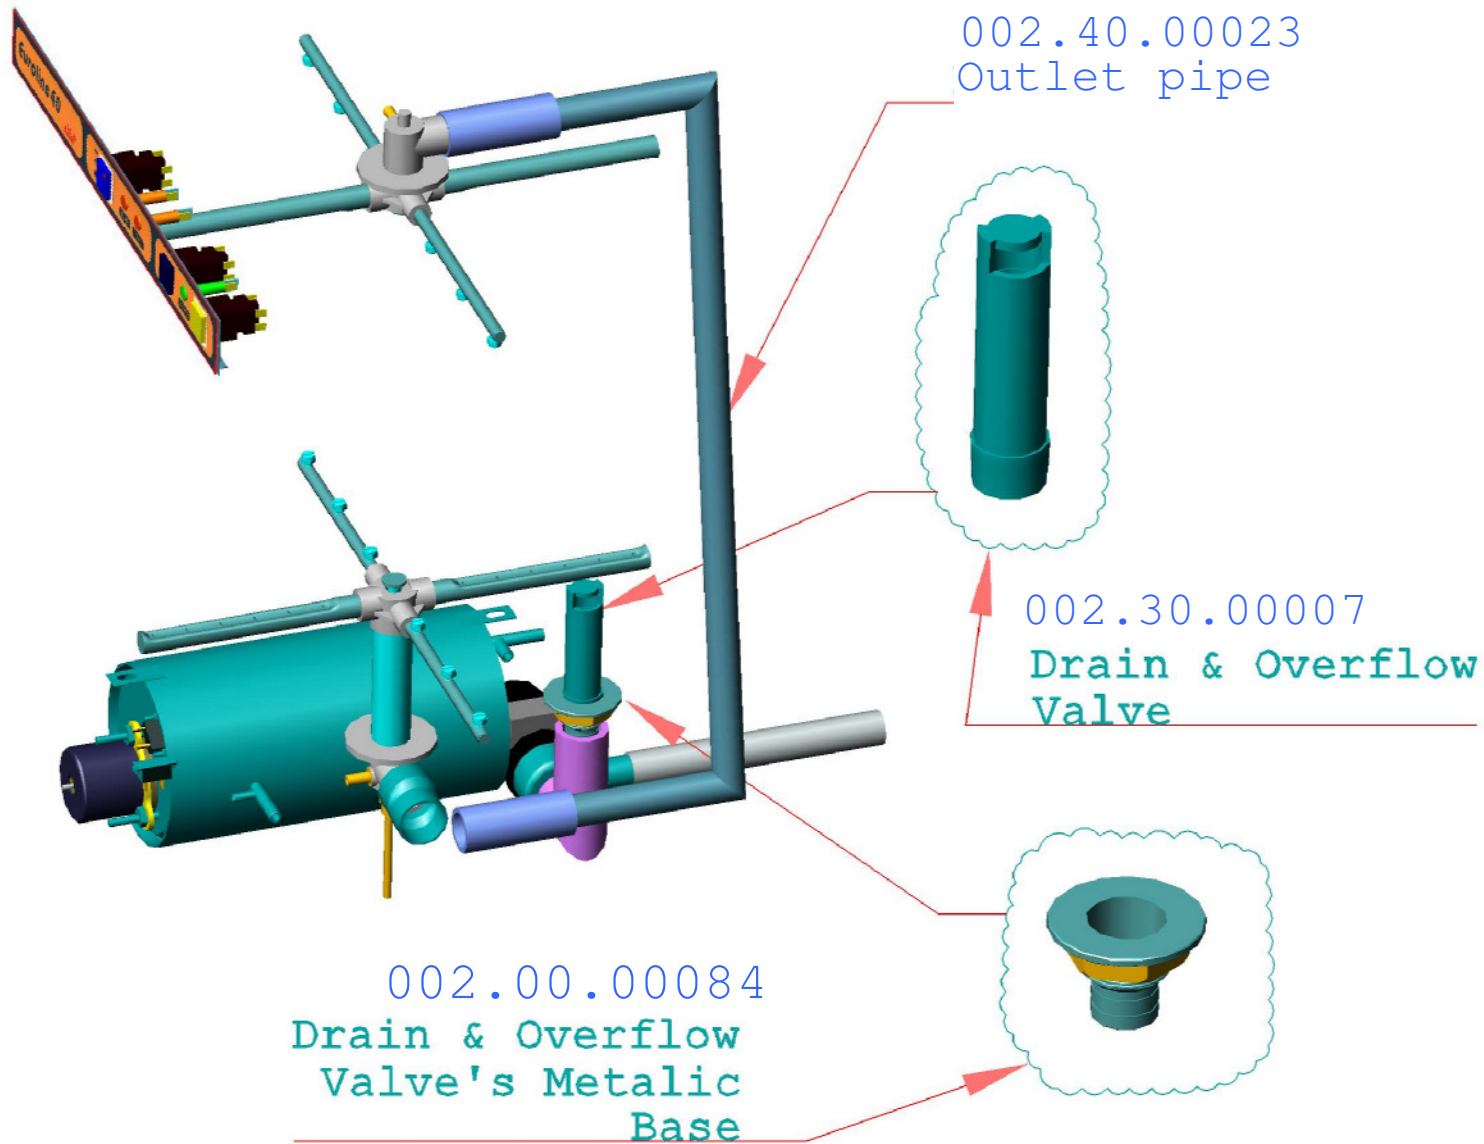

002.40.00020  
Pres. Pipe 3/8"  
Boiler to Lower  
Rinse Base

002.40.00022  
Pres. Pipe 1/4"  
Rinse Valve  
to Boiler

002.40.00018  
Pres. Pipe 3/8"  
Water inlet Valve  
to Boiler

001.30.00030  
Inox Tank Filter

003.00.00231  
Door Switch  
Mech. Part

001.00.00051  
Door Snap Set

003.00.00474  
Peristaltic Pump  
Set for the  
Detergent

003.00.00168  
Tank Thermofuse 90C

002.00.00178  
Pump's outlet  
Pipe (Z)

002.40.00024  
Draining's Pump  
inlet Pipe