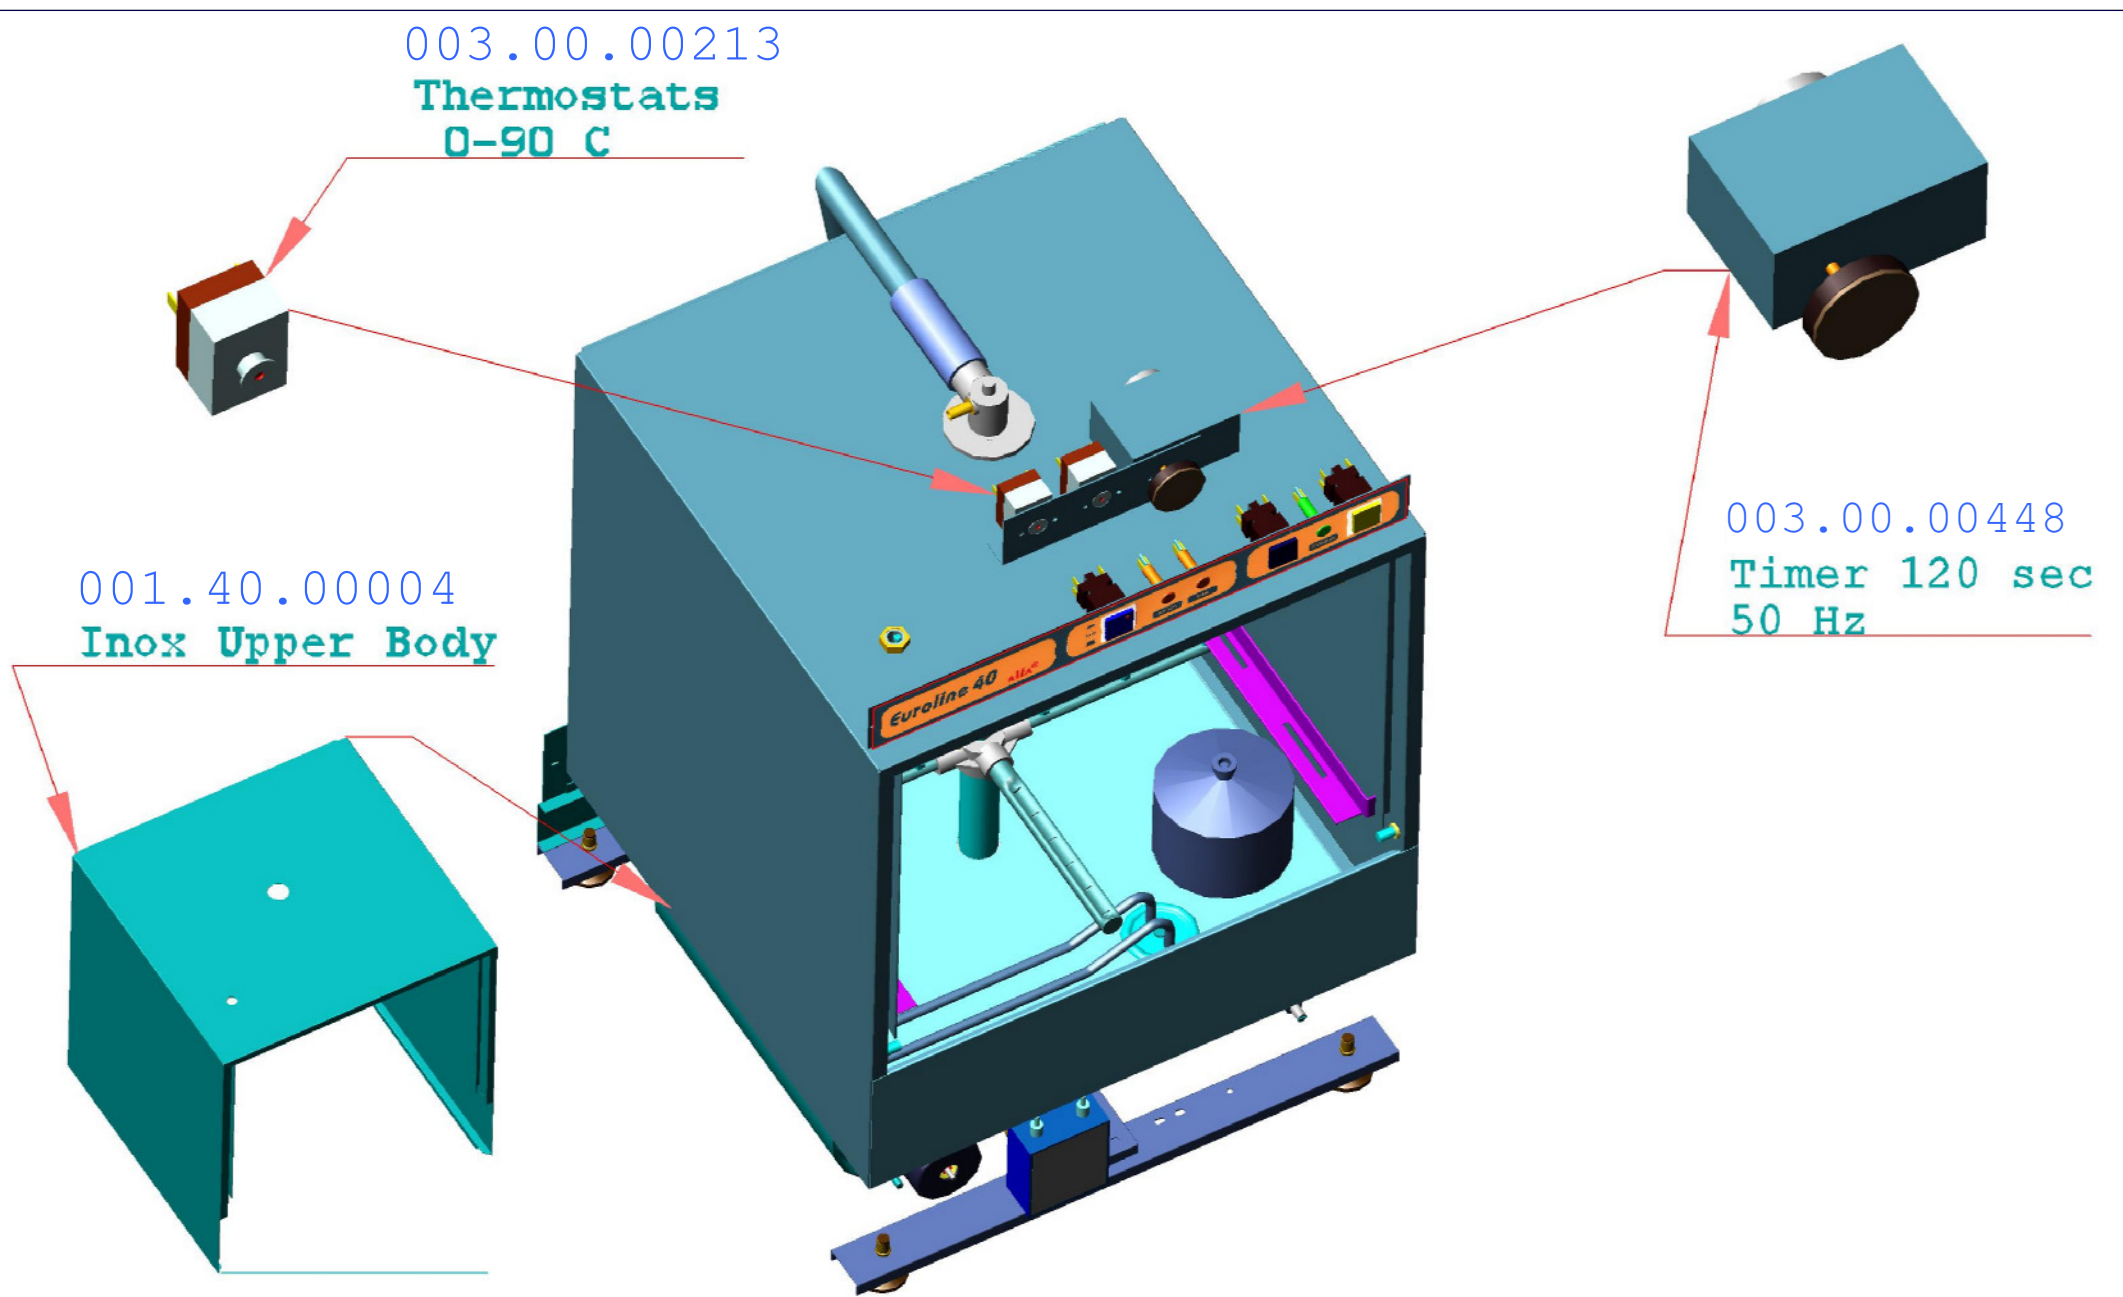

003.00.00392  
Power Jack  
3 Contacts

003.00.00426

El.Part Door Switch

003.00.00306  
Microrelay

003.00.00213  
Thermostats  
0-90 C

001.40.00004  
Inox Upper Body

003.00.00448  
Timer 120 sec  
50 Hz

002.40.00021  
Pres. Pipe 3/8"  
Boiler to Upper  
Rinse System

002.40.00020  
Pres. Pipe 3/8"  
Boiler to Lower  
Rinse Base

002.40.00022  
Pres. Pipe 1/4"  
Rinse Valve  
to Boiler

002.40.00018  
Pres. Pipe 3/8"  
Water inlet Valve  
to Boiler

001.30.00030  
Inox Tank Filter