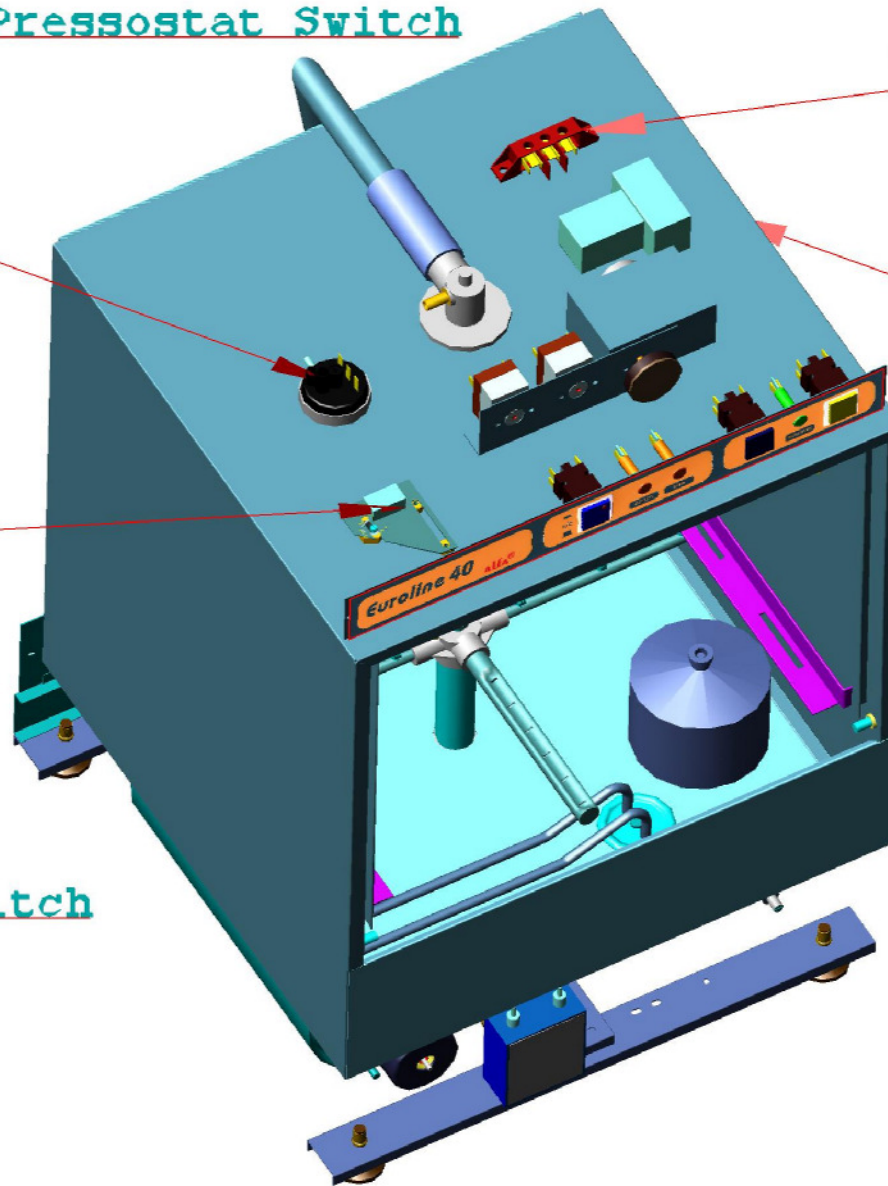

003.00.00392  
Power Jack  
3 Contacts

003.00.00426

El.Part Door Switch

003.00.00306  
Microrelay

003.00.00213  
Thermostats  
0-90 C

001.40.00004  
Inox Upper Body

003.00.00448  
Timer 120 sec  
50 Hz

002.40.00021  
Pres. Pipe 3/8"  
Boiler to Upper  
Rinse System

002.40.00020  
Pres. Pipe 3/8"  
Boiler to Lower  
Rinse Base

002.40.00022  
Pres. Pipe 1/4"  
Rinse Valve  
to Boiler

002.40.00018  
Pres. Pipe 3/8"  
Water inlet Valve  
to Boiler

001.30.00030  
Inox Tank Filter