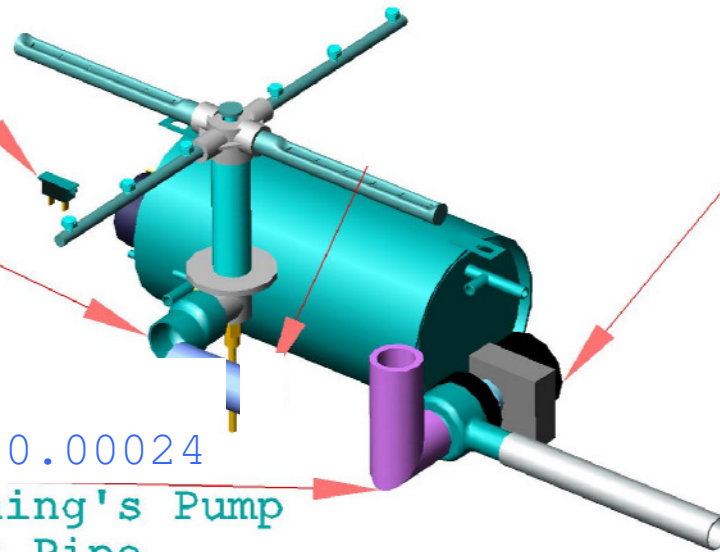

003.00.00231  
Door Switch  
Mech. Part

001.00.00051  
Door Snap Set

003.00.00474  
Peristaltic Pump  
Set for the  
Detergent

003.00.00168  
Tank Thermofuse 90C

002.00.00178  
Pump's outlet  
Pipe (Z)

002.40.00024  
Draining's Pump  
inlet Pipe