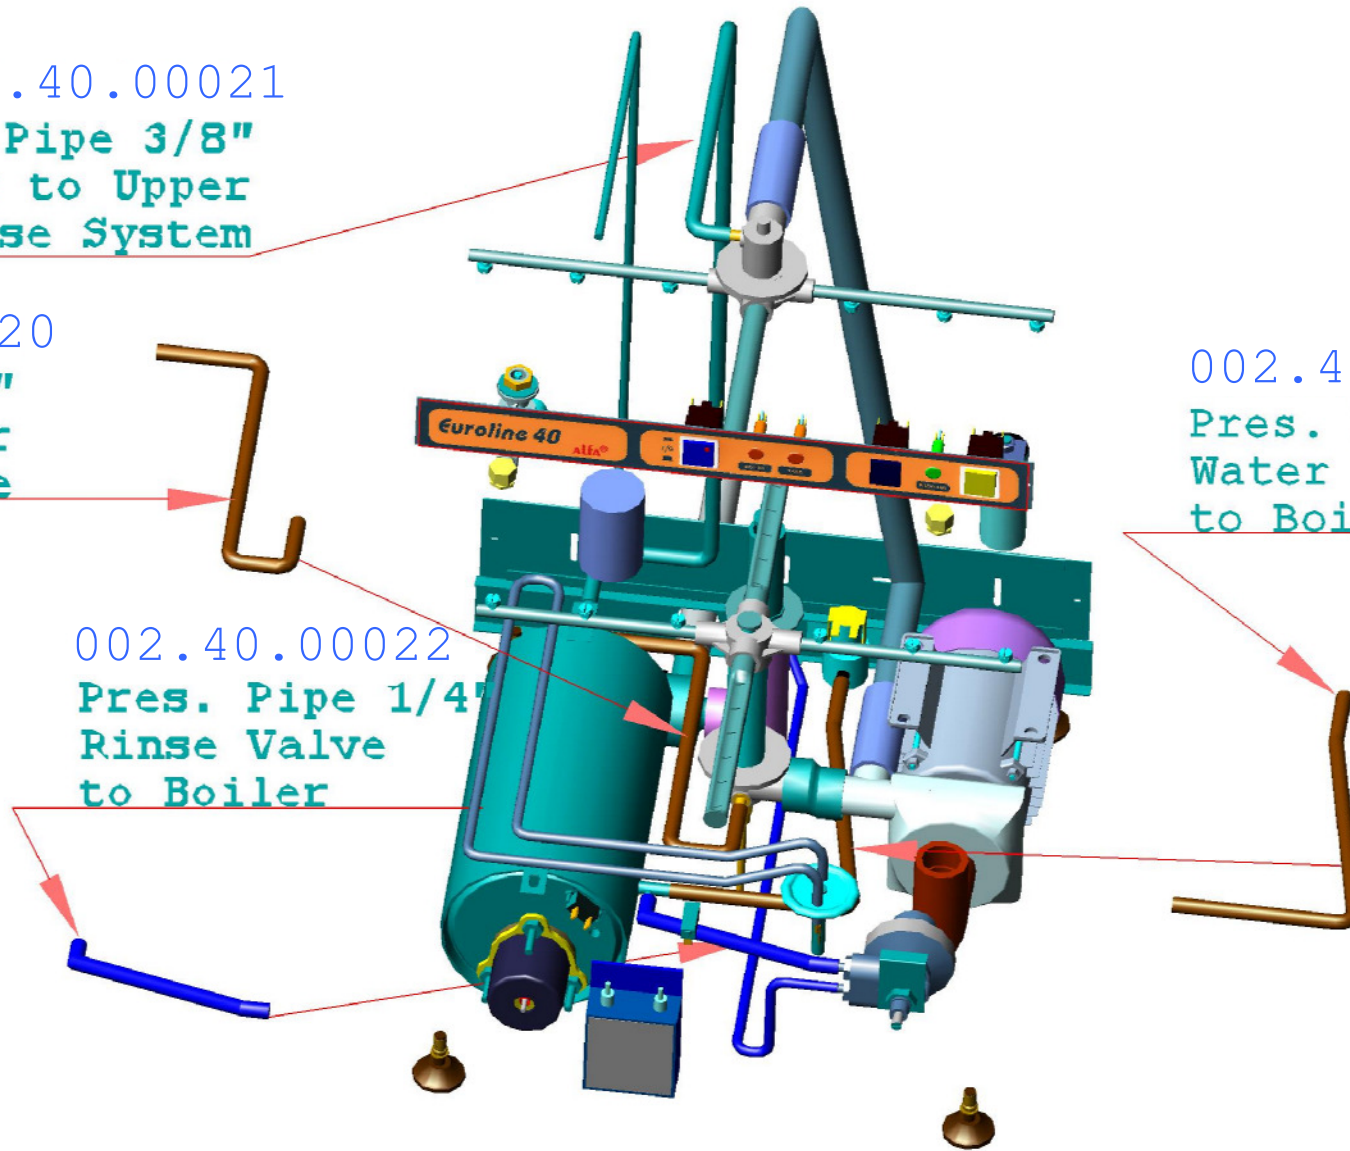

003.00.00392  
Power Jack  
3 Contacts

003.00.00426

El.Part Door Switch

003.00.00306  
Microrelay

003.00.00213  
Thermostats  
0-90 C

001.40.00004  
Inox Upper Body

003.00.00448  
Timer 120 sec  
50 Hz

002.40.00021  
Pres. Pipe 3/8"  
Boiler to Upper  
Rinse System

002.40.00020  
Pres. Pipe 3/8"  
Boiler to Lower  
Rinse Base

002.40.00022  
Pres. Pipe 1/4"  
Rinse Valve  
to Boiler

002.40.00018  
Pres. Pipe 3/8"  
Water inlet Valve  
to Boiler

001.30.00030  
Inox Tank Filter

003.00.00231  
Door Switch  
Mech. Part

001.00.00051  
Door Snap Set

003.00.00474  
Peristaltic Pump  
Set for the  
Detergent

003.00.00168  
Tank Thermofuse 90C

002.00.00178  
Pump's outlet  
Pipe (Z)

002.40.00024  
Draining's Pump  
inlet Pipe