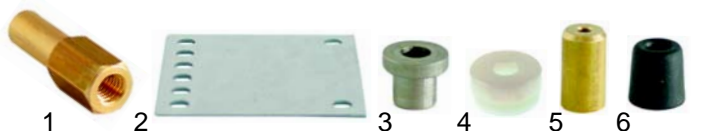

Item	Order	Description	Model	OEM
1	508137	micro switch trigger		2582
2	508168	spring holder lower		2738
3	508134	bush	Passport 1040, GL 1040, GL 1240	2579
4	508133	guide roller		2578
5	508138	clamp		2583
6	508041	end cap		626