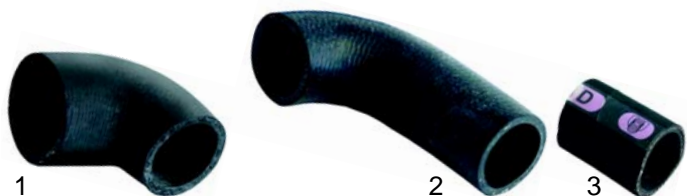

Suitable for Aristarco

A Hoses

Item	Order	Description	Model	OEM
1	508214	inlet hose	Passport 35.21, 38.25, 40.28	3080
2	508092	outlet hose	Passport 35.21	2139
3	508248	outlet hose	Passport 38.25, 40.28	4171