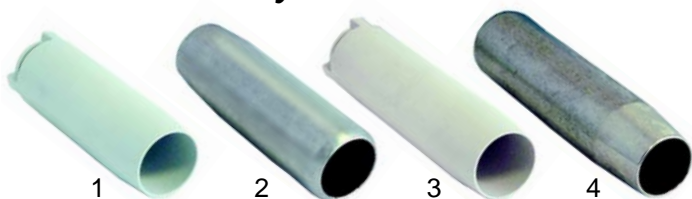

Drain and filter systems

Item	Order	Description	Model	OEM
1	508249	drain plug	Passport 35.21/ 38.25/	4183
2	508105	drain plug s/s	40.28/ 45.30, Project 28, GL4.32, GL534, GL738	2274
3	508250	drain plug	Passport 50.32/ 50.35	4184
4	508207	drain plug s/s		2992