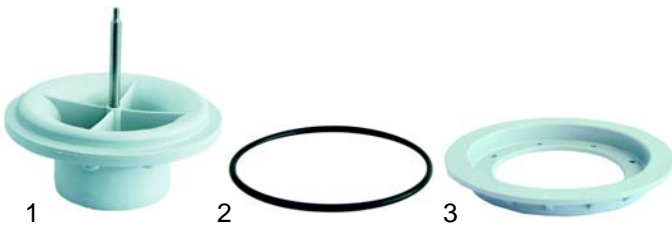

Item	Order	Description	Model	OEM
1	508081	drain seating		1933
2	508129	gasket		2564
3	508126	seating disc		2541