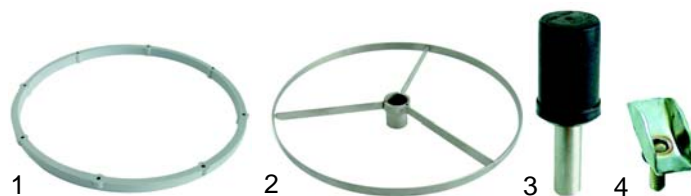

Item	Order	Description	Model	OEM
1	508042	basket support		631
2	508341	basket turn table	Gemini CR, Program 25CR	179011
3	508073	basket turn table bearing compl.		1724
4	508020	fixing pin		157