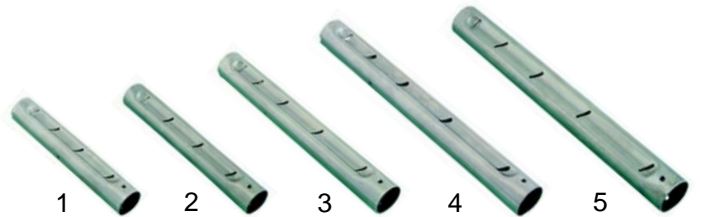

Item	Order	Description	Model	OEM
1	508227	wash arm 137mm		3195
2	508230	wash arm 157mm		3198
3	508234	wash arm 192mm		4001
4	508238	wash arm 217mm (plates)		4005
5	508237	wash arm 217mm (glasses)		4004