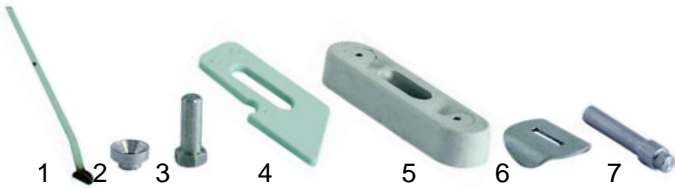

Item	Order	Description	Model	OEM
1	508276	door stay	Passport 55.40	4745
2	508223	bush		3165
3	508224	pin		3166
4	508362	plate		4438
5	508198	rod guide		2919
6	508256	guide washer		4609
7	508225	hinge pin		3167