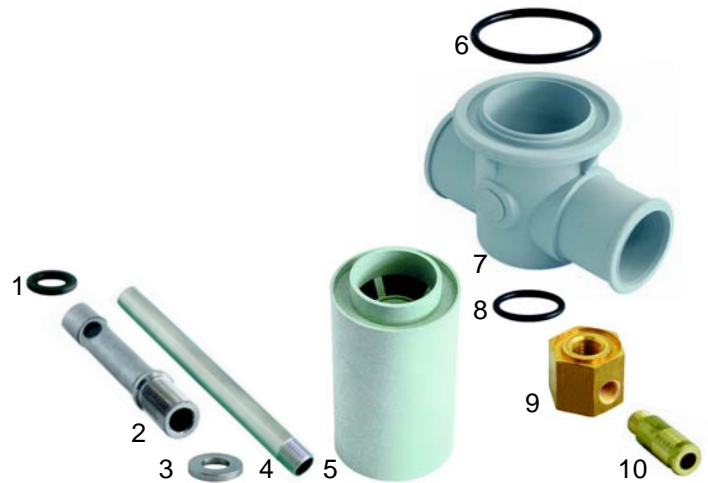

Item	Order	Description	Model	OEM
1	508049	teflon disc		1173
2	508096	rinse arm spindle		2153
3	508257	spacer piece		4671
4	508097	rinse arm		2154
5	508259	cover	Passport 45.30	4673
6	508061	O-ring		1633
7	508094	wash arm support lower		2149
8	508001	gasket		25
9	508180	rinse connection		2789
10	508119	hose connector		2481