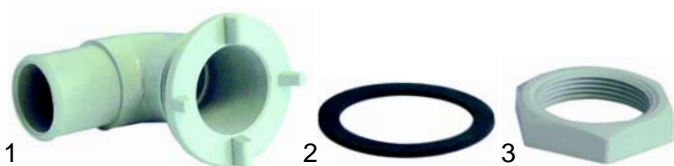

Item	Order	Description	Model	OEM
1	508002	drain elbow		32
2	508029	gasket		204
3	508028	nut		203