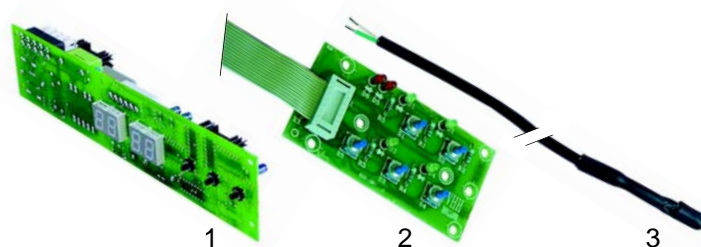

Electrical

Item	Order	Description	Model	OEM
1	400912	display p.c.p.	Project 28E, GL 4.32	4104
2	400613	display p.c.p.	AL 55.45E, AL 50.34E	4435 6478
3	379551	temperature sensor		4214, 4122, 4213