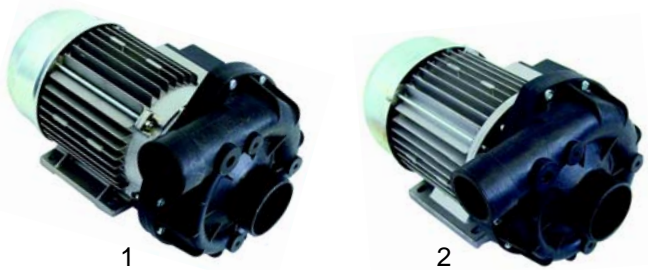

Item	Order	Description	Model	OEM
1	500371	1,2HP/ 400V	GL1040, GL 1240	2532
2	500373	1,5HP/ 400V		424