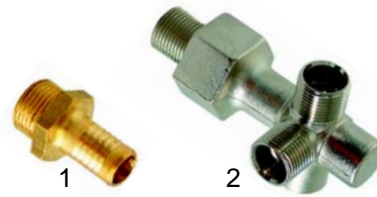

Item	Order	Description	Model	OEM
1	508060	hose connector 3/8"-12		1387
2	508344	distribution connector		214711