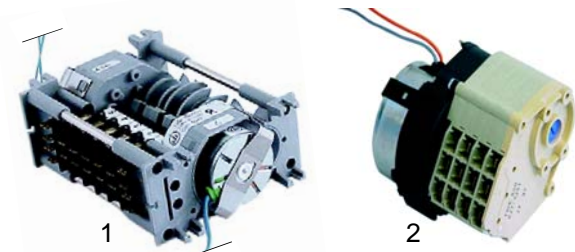

Item	Order	Description	Model	OEM
1	360270	60", 120", 180"	GL1040, GL1240	5047
2	360268	18' regeneration	universal	1144