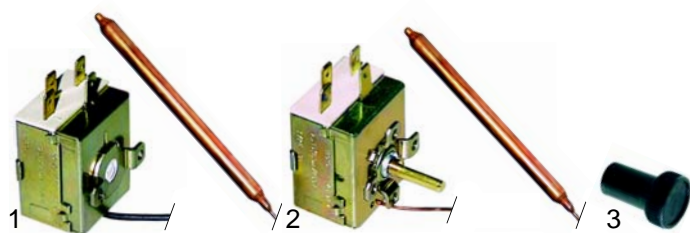

Thermostats

Item	Order	Description	Model	OEM
1	390421	30°-90 °C	universal	359
2	390006	30°-90 °C	universal (old)	359
3	110906	knob	universal (old)	374

Item	Order	Description	Model	OEM
1	390462	safety thermostat 105 °C boiler	universal	4913
2	390461	safety thermostat 95 °C tank	Projekt 28, GL4.32, AL 55.40, AL 55.45	4066

Thermometers

Item	Order	Description	Model	OEM
1	541306	0-120 °C/ 3000 mm	AP 45.30, AP 50.30, AP 50.35, AP 55.40, AP1040, GL1040, GL1240	5576 5693