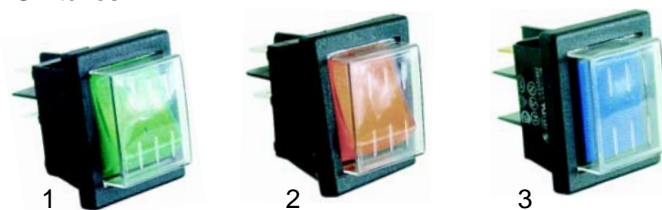

Switches

Item	Order	Description	Model	OEM
1	301164	main switch 0-3 (2-pole)	Compact 20, Gemini CF/CR, Master 21,	364 1146
2	301162	push button (2-pole)	Minibar CF/CR, Program 25 CF/CR, Project 28, GL5.34, GL7.38, GL500, GL700	71
3	301166	signal lamp 230V