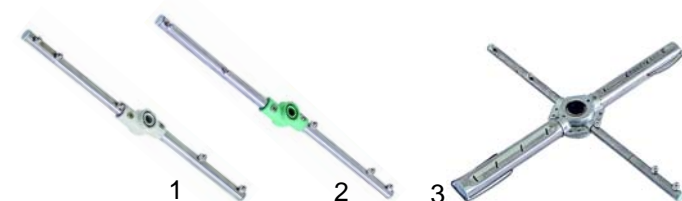

Item	Order	Description	Model	OEM
1	508243	rinse arm compl.	Passport 35.21, Compact 20, Master 22	4133
2	508255	rinse arm compl.	Gemini CF, Program 25 CF, Master 21, Minibar CF	4376 1712
3	508265	wash and rinse arm lower	Gemini CF, Program 25CF, Master 21, Minibar CF, Project 28	4724 2762