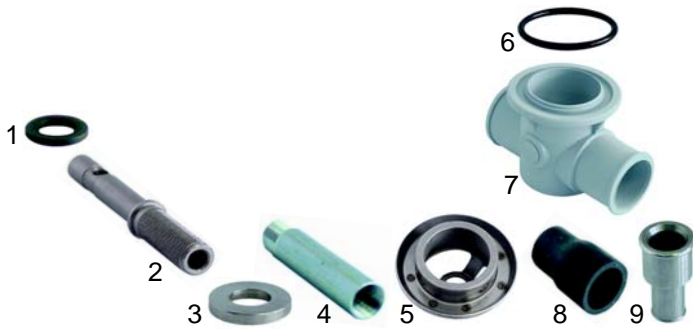

Item	Order	Description	Model	OEM
1	508049	teflon disc		1173
2	508302	rinse arm spindle		5110
3	508257	disc		4671
4	508277	rinse arm	Aliseo 422,	4756
5	508304	cover	Aliseo 428	5114
6	508061	O-ring		1633
7	508094	wash arm support lower		2149
8	508118	outlet hose		2480
9	508278	reducer		4760