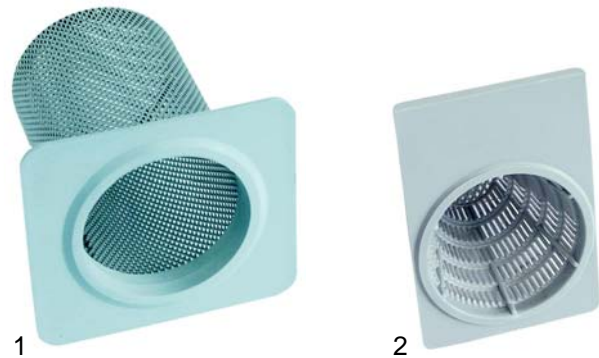

Item	Order	Description	Model	OEM
1	508050	filter	Gemini CF/CR	1177
2	508018	filter	Compact 20	137