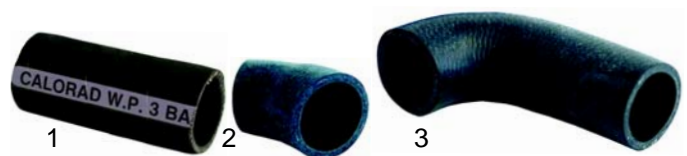

Item	Order	Description	Model	OEM
1	508325	inlet hose	AL 55.45E/P	6534
2	508327	inlet hose	AL 50.34E, AL 50.40E	6544
3	508205	outlet hose	AL 50.34, AL50.40E, AL 55.45E/P	2962