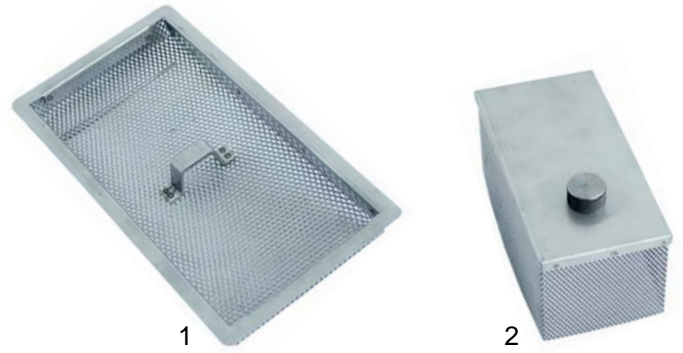

Item	Order	Description	Model	OEM
1	508297	filter	Aliseo 422, 428	4995
2	508293	filter		4954