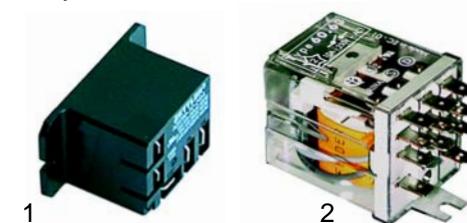

Relays - Contactors

Item	Order	Description	Model	OEM
1	380307	1-pole changeover 20A	Aliseo 422, 428	4867
2	380312	3-pole changeover 10A	GL1040, GL1240	2300

Item	Order	Description	Model	OEM
1	380238	3NO + 1NO AC1 20A	AP 35.21, AP 38.25, AP 40.28, AP 45.30, Project 28, GL4.32, GL 5.34, GL 7.38, Aliseo 422, 428	355
2	380213	3NO + 1NO AC1 20A	AP 50.32, AP 50.35	5140
3	380204	3NO + 1NO AC1 25A	AP 55.40, AP 10.40, GL 1040, GL 1240, AL 55.45, AL 50.34	4375