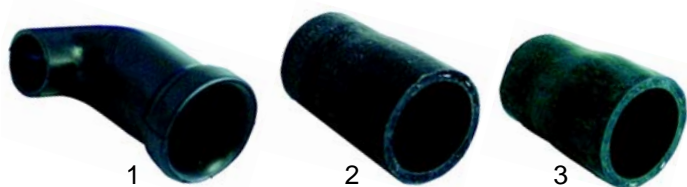

Suitable for Aristarco

A Hoses

Item	Order	Description	Model	OEM
1	508214	inlet hose	Passport 35.21, 38.25, 40.28	3080
2	508092	outlet hose	Passport 35.21	2139
3	508248	outlet hose	Passport 38.25, 40.28	4171