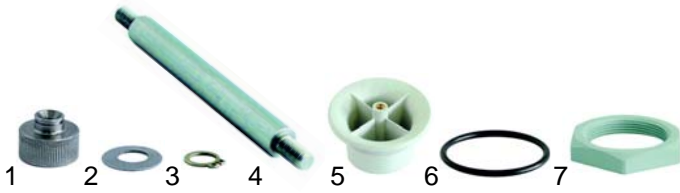

Item	Order	Description	Model	OEM
1	508194	lock nut	Passport 45.30, 50.32,	2901
2	508195	disc	50.35, 55.40, 1040,	2904
3	508014	circlip	Project 28, GL4.32,	113
4	508193	connecting pin	GL1040, GL1240	2900
5	508108	drain seating	Passport 45.30, 50.32,	2373
6	508109	O-ring	50.35, 55.40, 1040,	2374
7	508107	nut	Project 28, GL4.32	2362