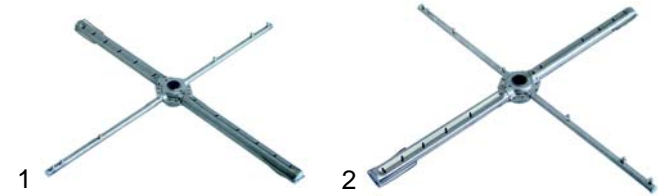

Item	Order	Description	Model	OEM
1	508216	wash and rinse arm upper/lower	Passport 55.40 Passport 10.40	3087 4841
2	508323	wash and rinse arm upper/lower	AL 55.45E	6471 6472