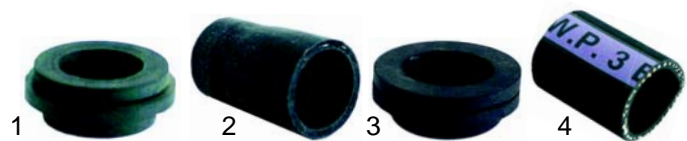

Item	Order	Description	Model	OEM
1	508093	sealing ring	Compact 20, Master	2140
2	508092	outlet hose		2139
3	508046	sealing ring	Gemini CF, Program 25	706
4	508045	outlet hose	CF/LR	700