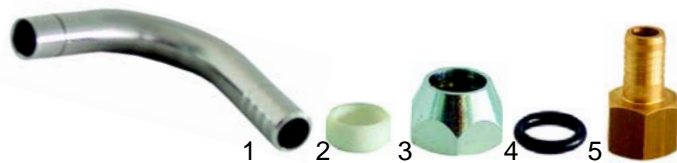

Item	Order	Description	Model	OEM
1	508088	boiler connection elbow	Passport 55.40, Gemini CF/CR, Program 25 CF/CR, SELF 480, GL500, GL700	2128
2	508051	gasket 12mm		1183
3	508052	union nut 3/8"		1184
4	508016	gasket		123
5	508149	hose connector	Master 21	2674