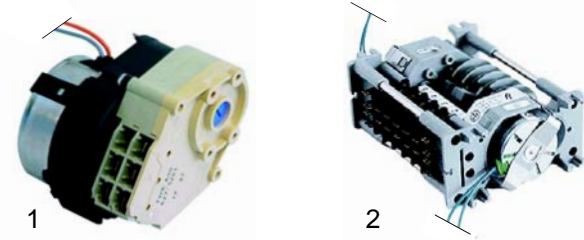

Timers

Item	Order	Description	Model	OEM
1	360077	120" 2 cams	Compact 20, Gemini CF/CR, Master 21, Minibar CF/CR, Program 25 CF/CR, Project 28, GL500, GL700, GL4.32, GL 7.38, GL1040, GL1240, Passport 35.21/ 38.25/ 40.28/ 45.30/ 50.32/ 50.35/ 1040, Aliseo 422, 428	1623
2	360269	120", 240", 360" 5 cams	Passport 55.40	4781