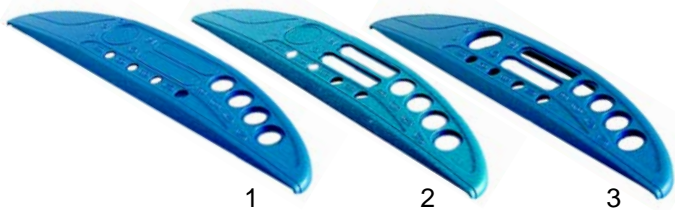

A Electrical components

Fascia panels

Item	Order	Description	Model	OEM
1	508349	panel	Passport 35.21, Passport 38.25, Passport 40.28	6201
2	508350	panel	Passport 45.30, Passport 50.32, Passport 50.35, Passport 1040	6202
3	508351	panel	Passport 55.40	6203