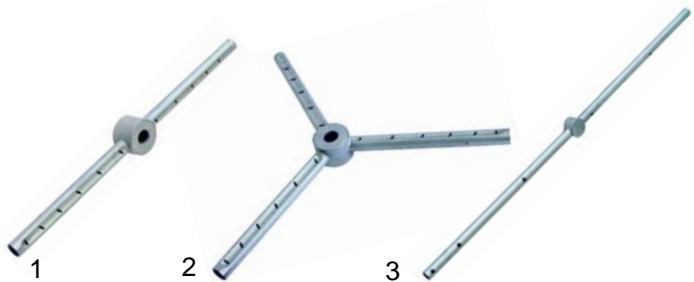

Item	Order	Description	Model	OEM
1	508172	wash arm (plates)	GL1040	2757
1	508174	wash arm(glasses)		2759
2	508173	wash arm (plates)	GL1240	2758
2	508175	wash arm (glasses)		2760
3	508177	rinse arm	GL1040, GL1240	2761