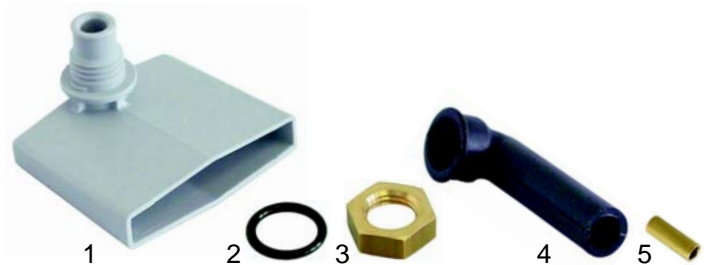

Air traps

Item	Order	Description	Model	OEM
1	508202	air trap		2932
2	508204	gasket		2934
3	508200	nut		2924
4	508201	hose elbow		2927
5	508203	tube support		2933