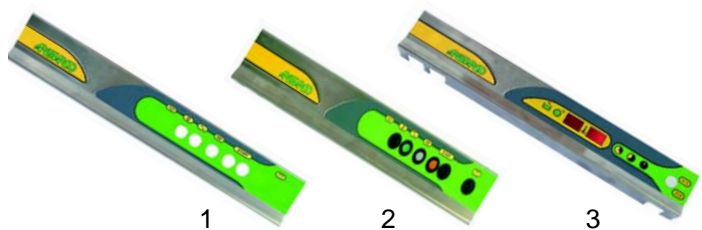

Item	Order	Description	Model	OEM
1	508365	fascia	Program 25CF/LR	8385
2	508357	fascia	Project 28EM, Aliseo 422/428	5000
3	508366	fascia	Project 28E	4248