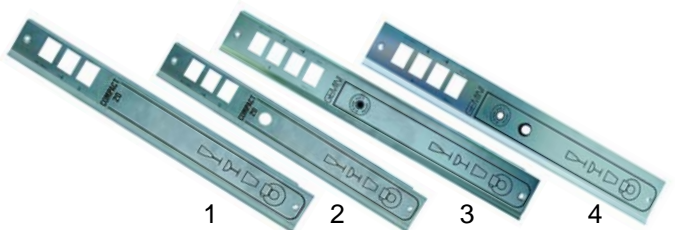

Item	Order	Description	Model	OEM
1	508347	fascia	Compact 20	2464
2	508346	fascia (drain pump)		2805
3	508363	fascia	Gemini	1688
4	508364	fascia (drain pump)		1369