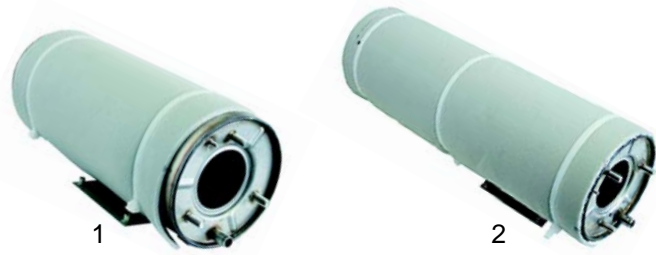

Item	Order	Description	Model	OEM
1	508209	boiler	Passport 45.30/ 50.32/ 50.35, GL4.32, AL 50.34, 50.40	2995
2	508281	boiler 6,5 l	Passport 55.40, AL 55.45	4839