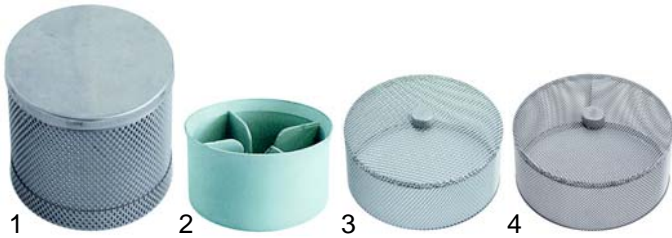

Item	Order	Description	Model	OEM
1	508217	drain filter	Passport 35.21/ 38.25/ 40.28	3113
2	508226	rinsing filter		3169
3	508263	filter (plates)	Passport 45.30/ 50.32/ 50.35/ 55.40/ 1040, Project 28, GL4.32, GL1040, GL1240	4721 43
4	508264	filter (glasses)	Passport 50.32, Project 28, GL432	4722 114