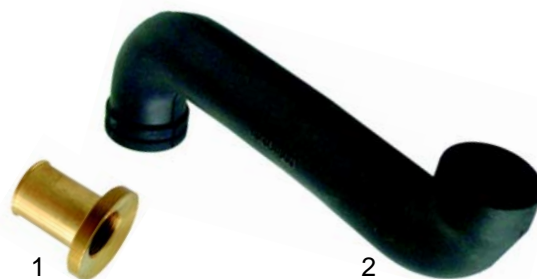

Item	Order	Description	Model	OEM
1	508117	drain seating/ bottom part	Program 25CF	2478
2	508022	hose from drain	Compact 20	161