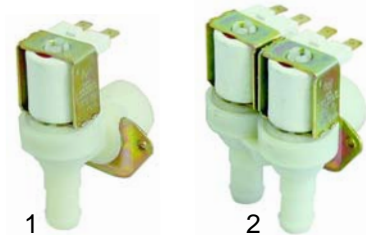

Solenoid valves

Item	Order	Description	Model	OEM
1	370248	single with reducer	universal	394
2	370249	double with reducer	devices with cold rinse and softeners	148