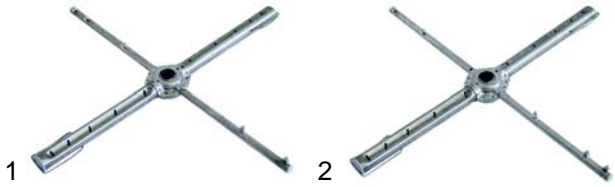

Item	Order	Description	Model	OEM
1	508212	wash and rinse arm upper/lower	AL50.34E (plates)	3048 4720
2	508211	wash and rinse arm upper/lower	AL50.34E (glasses)	3021 5051