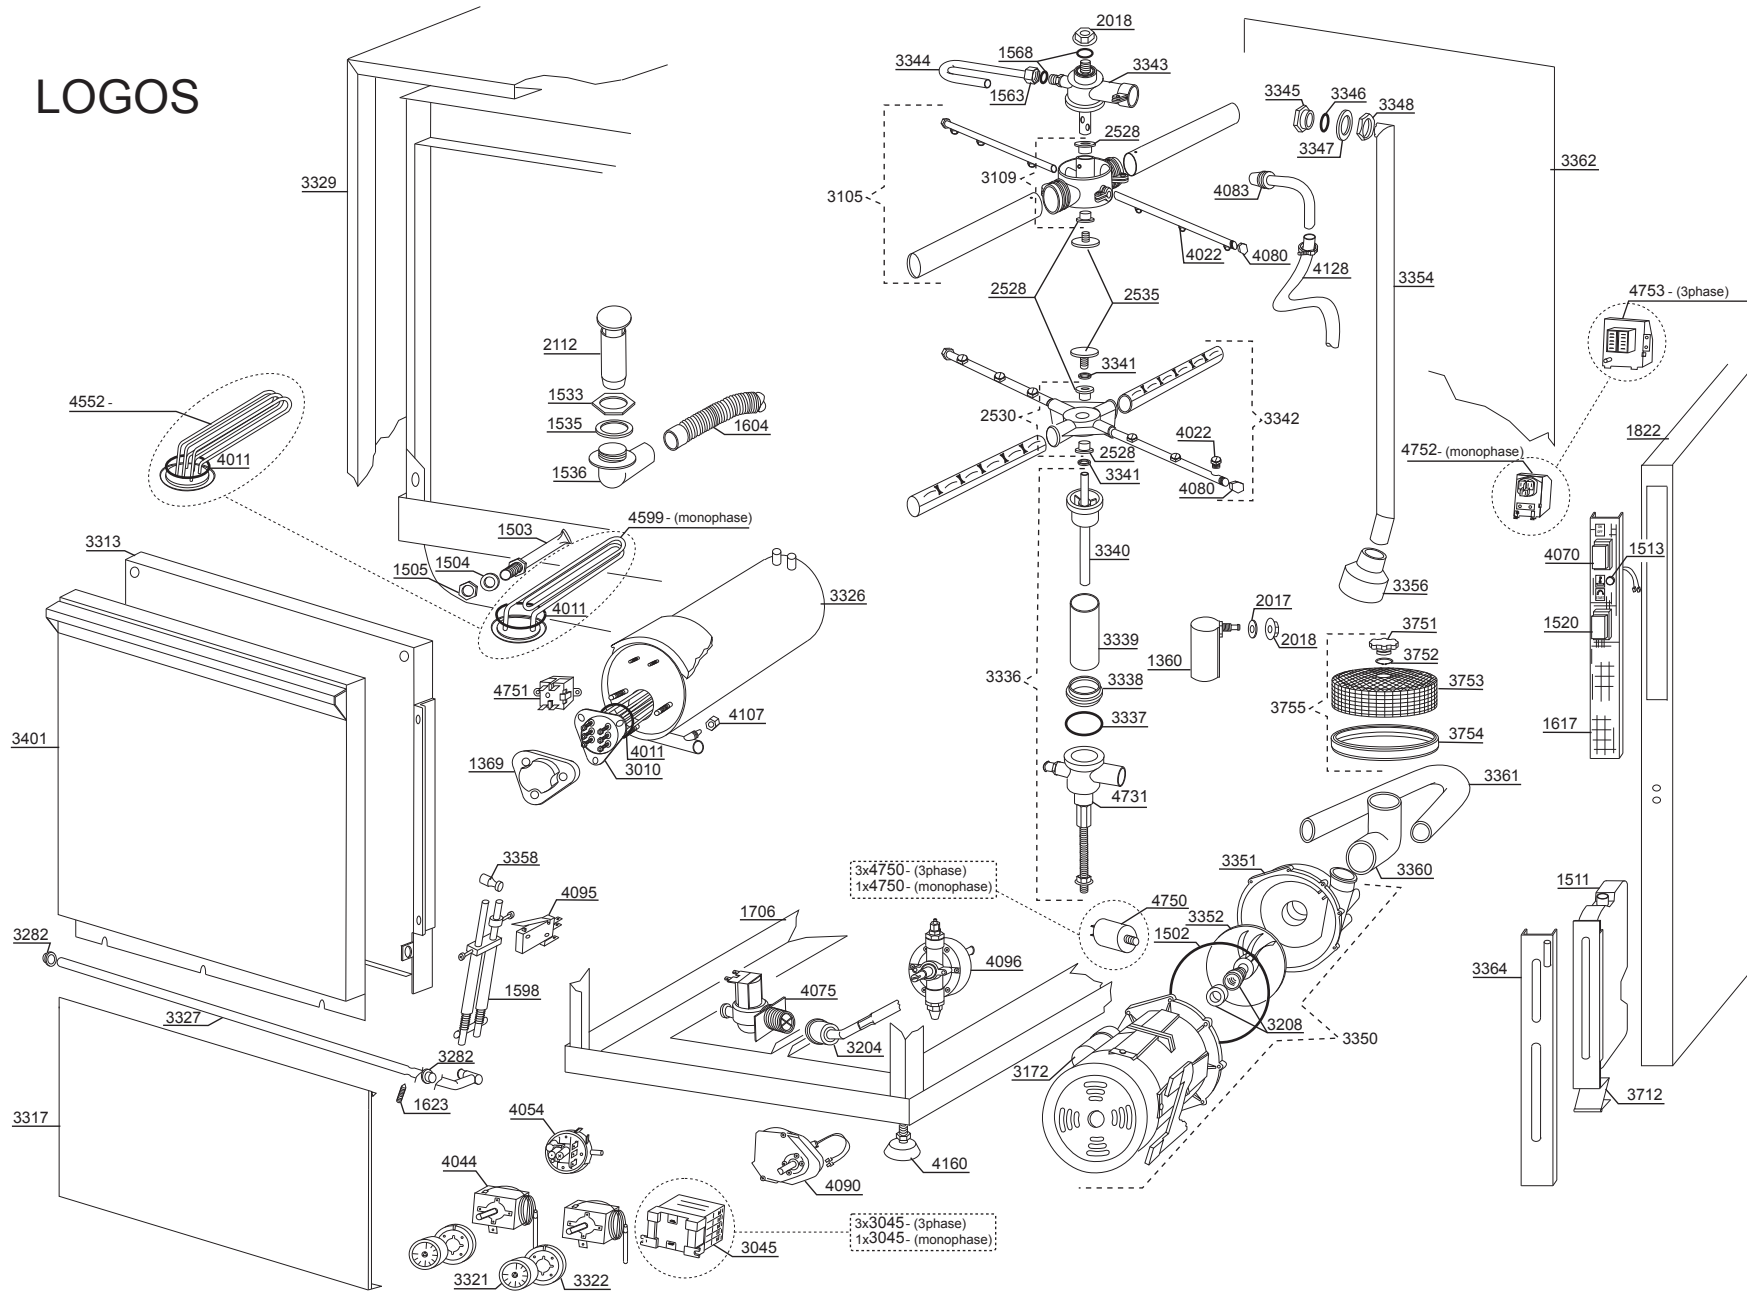

Logos & Omega

Built-in Drain Pump

SINCRO - LOGOS - OMEGA Break Tank