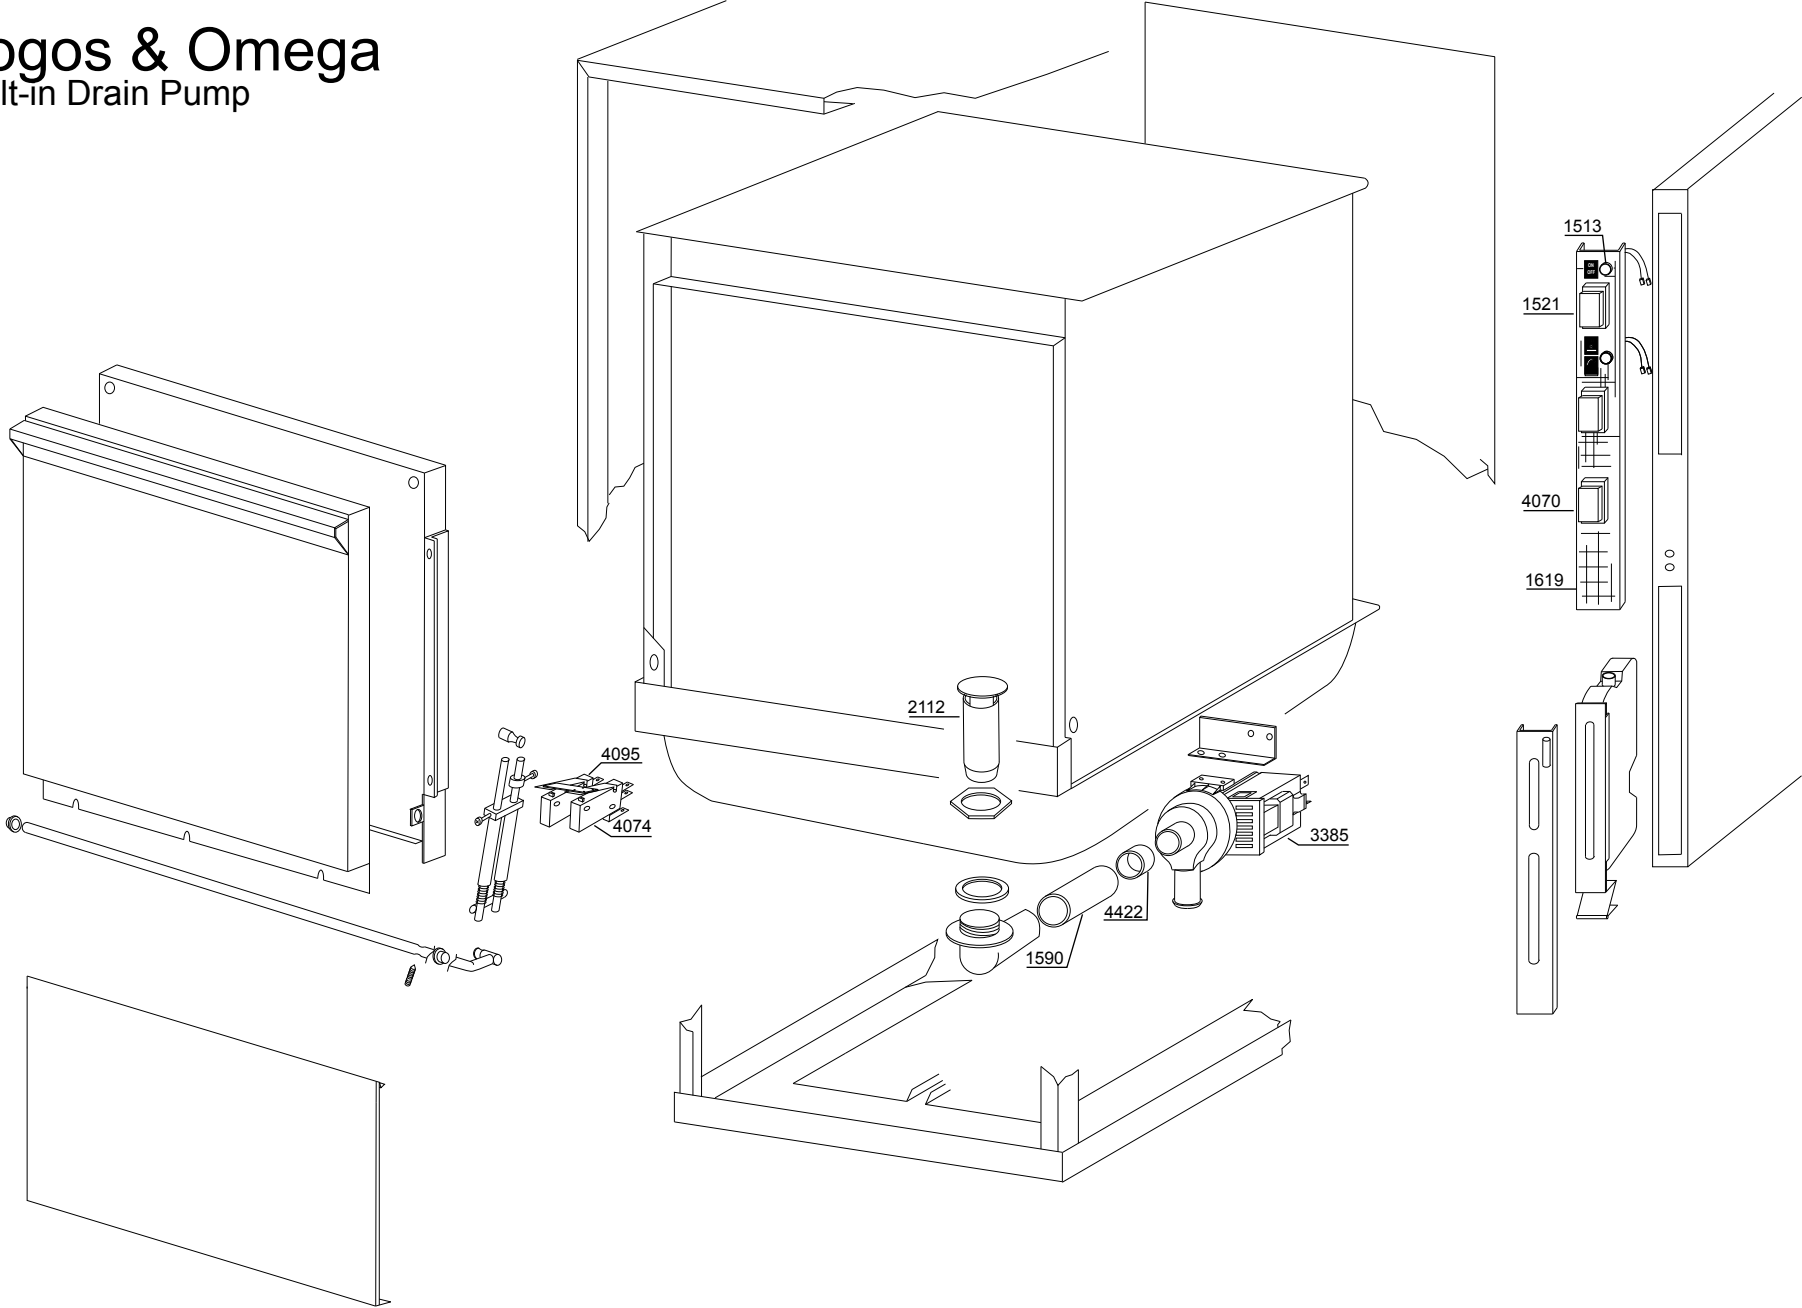

Logos & Omega

Built-in Drain Pump

SINCRO - LOGOS - OMEGA Break Tank