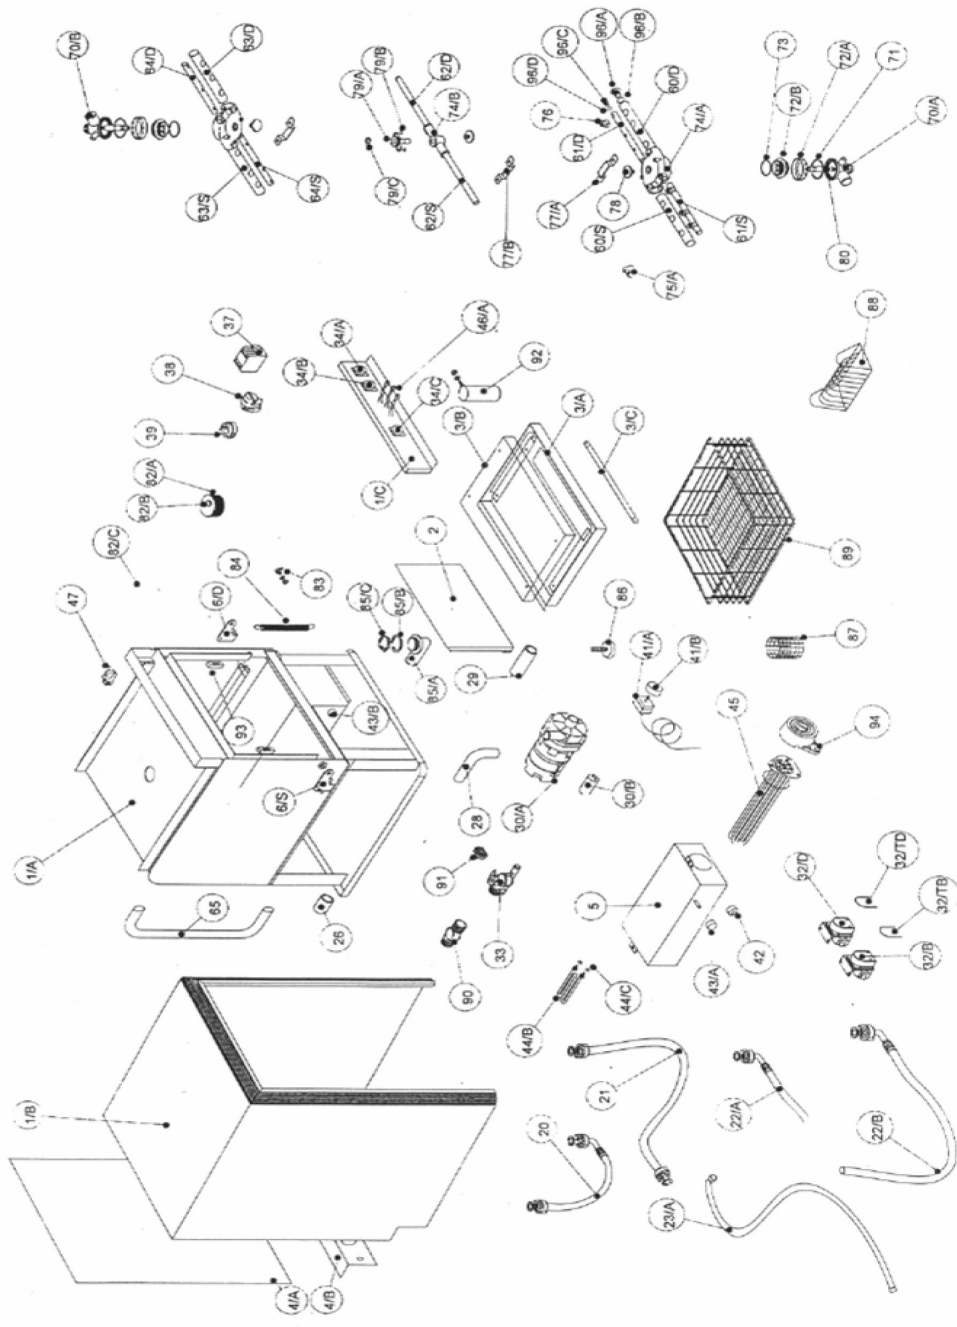

DRAWING	DESCRIPTION	T40	T50
1/A	COMPLETE CABINET	100000	110000
1/B	INNER JACKET	400002	50002
1/C	SWITCH PANEL	40940	50940
2	UNDER DOOR PANEL	40004	50004
3/A	DOOR	40130	50130
3/B	INNER DOOR	40140	50130
3/C	HANDLE	17230	17230
4/A	BACKSIDE PANEL	40006	50006
4/B	BACKSIDE PANEL GRIPPING	40007	50007
5	BOILER TANK	90930	80930
6/D	COMPLETE RIGHT HINGE	17900DX	17900DX
6/S	COMPLETE LEFT HINGE	17900SX	17900SX
20	ANTI POLLUTION DEVICE	30763	30764
21	WATER INLET PIPE	30760	30760
22/A	LOWER RINSING PIPE	23020	23020
22/B	UPPER RINSING PIPE	30766	30767
23/A	DRAIN PIPE GREY CONCERTINA	30770	30770
23/B	DRAIN PUMP PIPE	23030	23030
28	WASH INLET CONNECTOR	23036	23036
29	WASH SUCTION CONNECTOR	23019	23019
30/A	WASH PUMP	40647	50650
30/B	WASH PUMP CAPACITOR	40645	50645
32/B	RINSE AID DOSING PUMP	30683	30683
32/D	DETERGENT DOSING PUMP	30673	30673
32/TB	RINSE AID FILLING PIPE	23063	23063
32/TD	DETERGENT FILLING PIPE	23062	23062
33	SOLENOID WATER INLET VALVE	30600	30600
34/A	START CYCLE PUSH BUTTON YELLOW/ROUND	30422	30422
34/B	DRAIN PUSH BUTTON BLUE / ROUND	30424	30424
34/C	POWER ON OFF SWITCH BLUE ROUND	30423	30423
37	RELAY		30520
38	TIMER	30455	30455
39	PRESSURE SWITCH / PRESSURE THERMOSTAT	30530	30530
40	DRAIN PUMP (OPTIONAL)	30661	30661
41/A	VARIABLE THERMOSTAT	30510	30510
41/B	THERMOSTAT KNOB	30515	30515
41/C	THERMOSTAT WITH PROBE	30514	30514
42	SAFETY THERMOSTAT	30517	30517
43/B	50'C FIXED THERMOSTAT	30518	30518
44/B	1500W WASH TANK ELEMENT	60645	60645
44/C	O'RING FOR TANK ELEMENT	18030	18030
	4KW HEATING ELEMENT RINSE (OPTIONAL)		30640
45	6KW HEATING ELEMENT RINSE		50640
	8KW HEATING ELEMENT RINSE (OPTIONAL)		50644
45	3KW HEATING ELEMENT	60640N	
46/A	GREEN PILOT LIGHT	30435	30435
47	DOOR MICROSWITCH	30610	30610
60/B	COMPLETE WASH/RINSE ARM ASSEMBLY		50950P
60/S	LEFT LOWER WASH PIPE	40380	50380
60/D	RIGHT LOWER WASH PIPE	40370	50370
61/S	LEFT LOWER RINSE PIPE	40404	50390
61/D	RIGHT LOWER RINSE PIPE	40395	50400
63/S	LEFT UPPER WASH PIPE	30380	40380